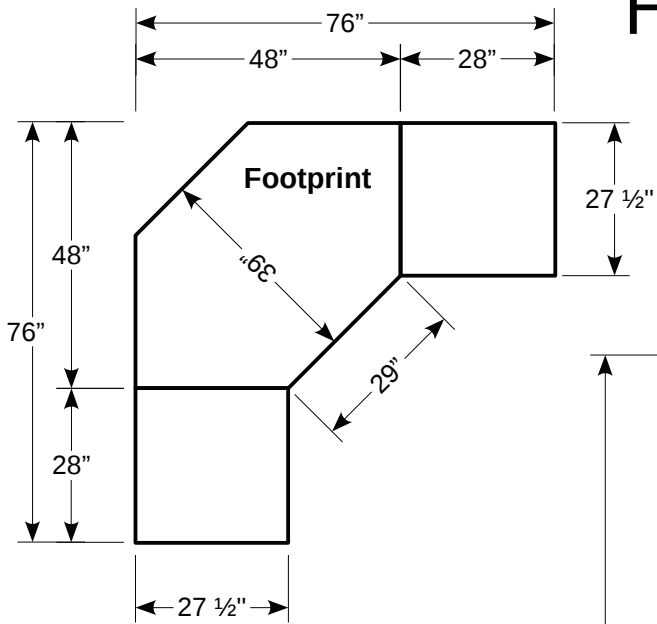

HS-9049 6 pc. Corner Unit

For pricing go to (HS- OFFICE) Page 1

Standard Fetures

1. Solid Hardwood, Dovetailed Drawer Box Construction
2. Full Extension Drawer Slides
3. 1" thick tops
4. Adjustable Floor Glides
5. Writing Board Pullout on each Ped. Except on # 933 2 drw. File Ped.
6. 1 Pullout and 1 adj shelf in Ped. # 932
7. Tower Bracket (Black Metal) Mounts Under top
8. Rope molding on Hutch and Base

Options

1. Ped. #931 , #932 and #933 are Available in any Combination
2. Pencil drawer or keyboard pullout In corner Section
3. Call with any other size or design Changes and we will do a Quote. It helps if you can Fax a sketch
4. Locks on Door's and Drawers
5. Lights