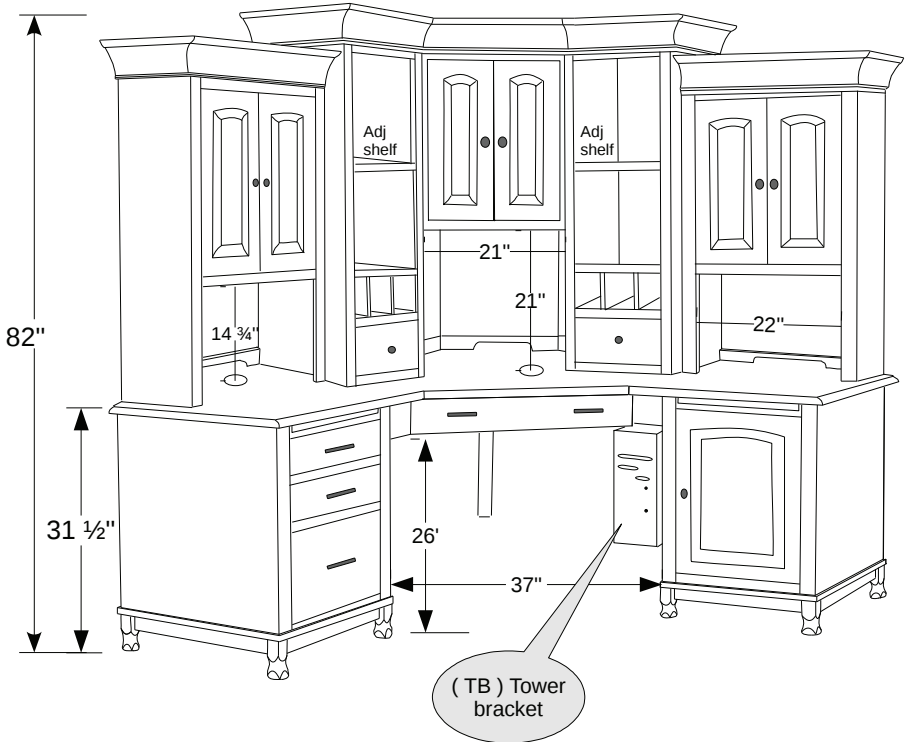

HS-9049 6 pc. Corner Unit

For pricing go to (HS- OFFICE) Page 1

Standard Fetures

1. Solid Hardwood, Dovetailed Drawer Box Construction
2. Full Extension Drawer Slides
3. 1" thick tops
4. Adjustable Floor Glides
5. Writing Board Pullout on each Ped. Except on # 933 2 drw. File Ped.
6. 1 Pullout and 1 adj shelf in Ped. # 932
7. Tower Bracket (Black Metal) Mounts Under top
8. Rope molding on Hutch and Base

Options

1. Ped. #931 , #932 and #933 are Available in any Combination
2. Pencil drawer or keyboard pullout In corner Section
3. Call with any other size or design Changes and we will do a Quote. It helps if you can Fax a sketch
4. Locks on Door's and Drawers
5. Lights