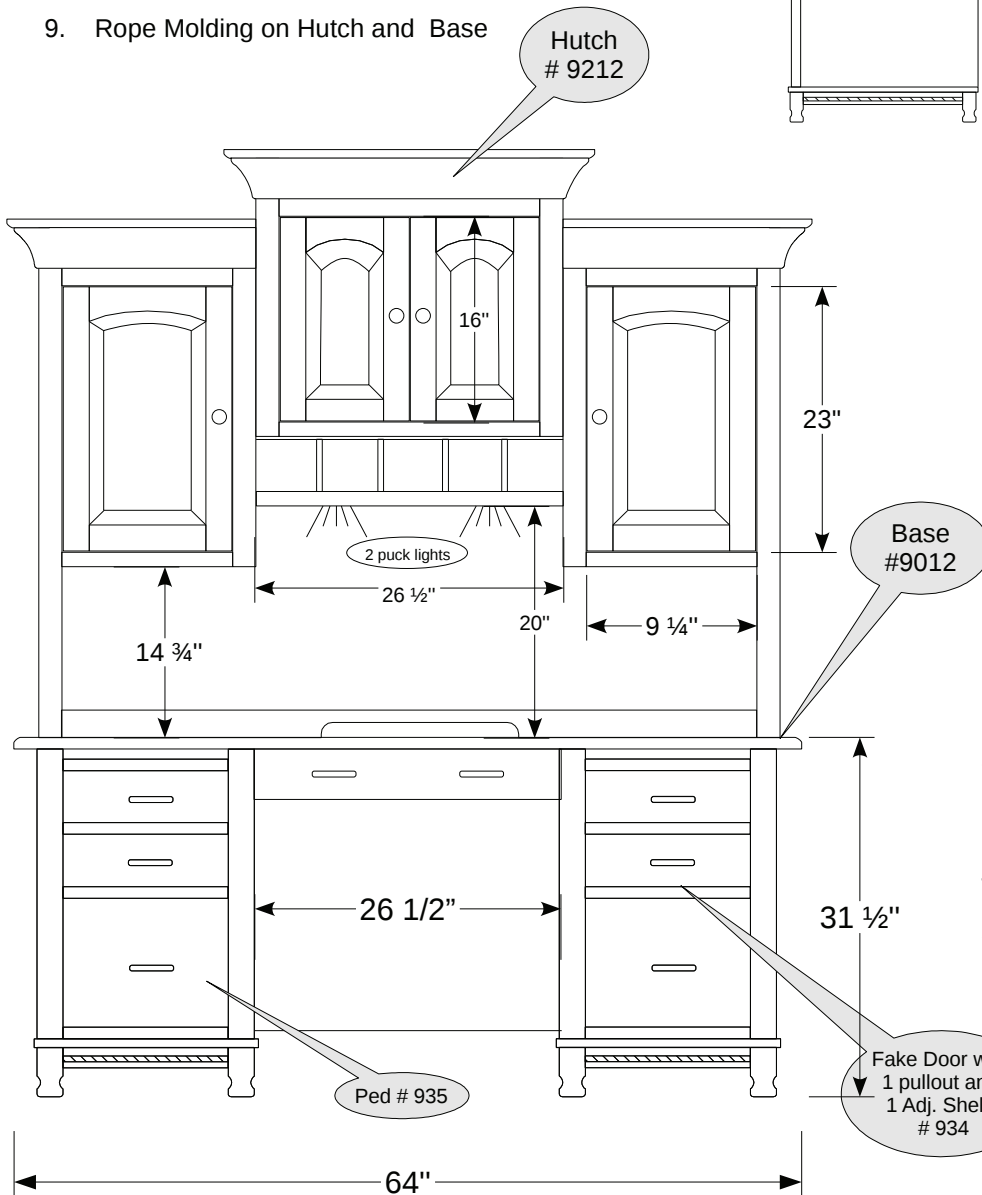

# HS-9012 - 2 pc. Wall Unit

For pricing go to ( HS- OFFICE) Page 2

## Standard Fetures

1. Dovetailed , Solid Hardwood Drawer Box Construction
2. Full Extension Drawer Slides
3. 1" thick tops
4. Keyboard Pullout
5. Adjustable Floor Glides
6. Writing Board Pullout on Ped. #935
7. 1- Pullout and 1 Adj Shelf in Right Ped. Ped. On Right, looks like drawers but is a door
8. 2 - puck Lights with Touch Switch
9. Rope Molding on Hutch and Base

Side view

Door with 1 Adj. Shelf Ped # 936

Fake Door with 1 pullout and 1 Adj. Shelf # 934