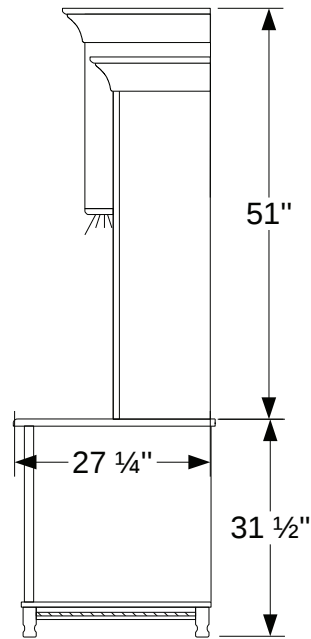

# HS-9012 - 2 pc. Wall Unit

For pricing go to ( HS- OFFICE) Page 2

## Standard Fetures

1. Dovetailed , Solid Hardwood Drawer Box Construction
2. Full Extension Drawer Slides
3. 1" thick tops
4. Keyboard Pullout
5. Adjustable Floor Glides
6. Writing Board Pullout on Ped. #935
7. 1- Pullout and 1 Adj Shelf in Right Ped. Ped. On Right, looks like drawers but is a door
8. 2 - puck Lights with Touch Switch
9. Rope Molding on Hutch and Base

Side view

Door with 1 Adj. Shelf Ped # 936