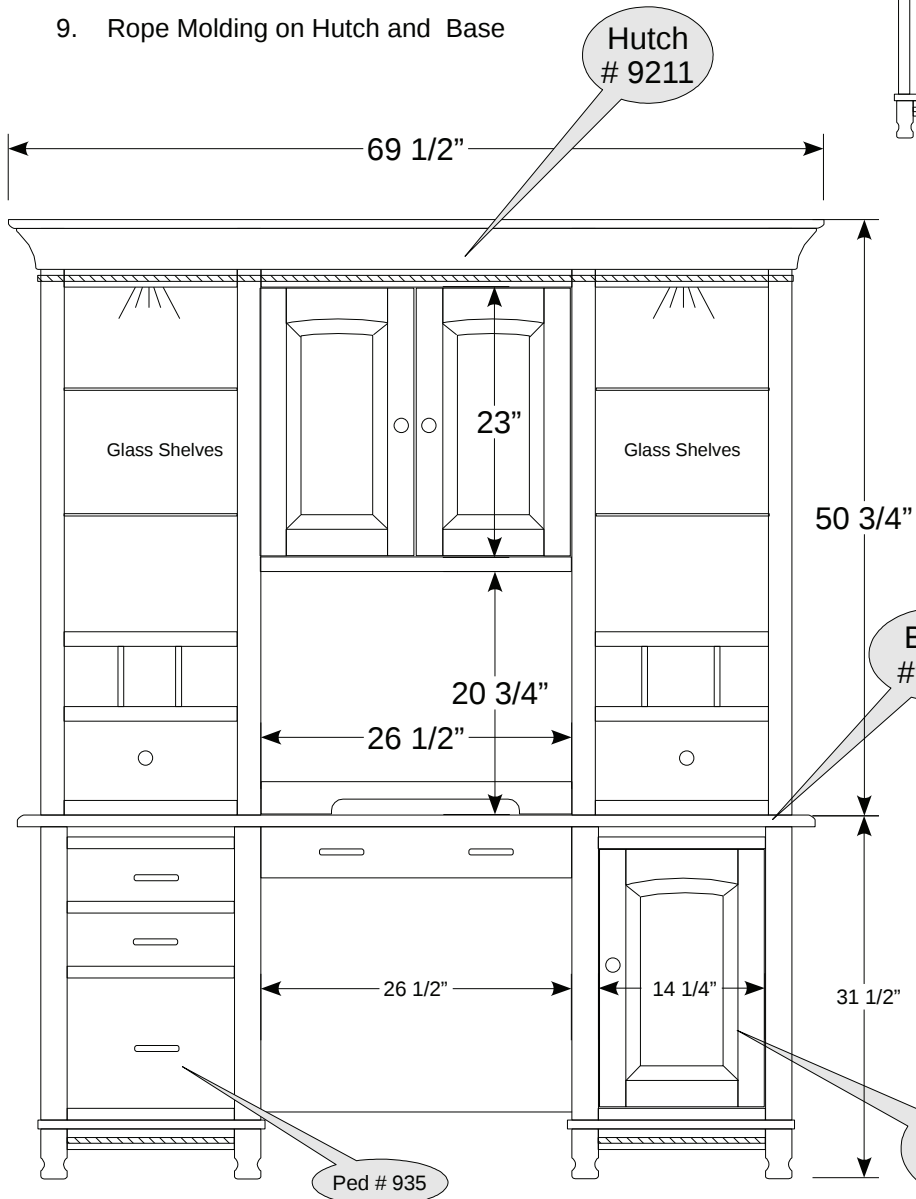

HS-9011 - 2 pc. Credenza

For pricing go to (HS- OFFICE) Page 2

Standard Fetures

1. Solid Hardwood, Dovetailed Drawer Box construction
2. Full Extension Drawer Slides
3. 1" thick tops
4. Keyboard Pullout
5. Adjustable Floor Glides
6. Writing Board Pullout on Ped. #935 & #936
7. 1 Adj Shelf in Right Ped.
8. 2 -can Lights with Touch Switch
9. Rope Molding on Hutch and Base

Options

1. Ped. #934 , #935 and #963 are Available in any Combination
2. Pencil Drw.
3. Call with any other size or design Changes and we will do a Quote. It helps if you can Fax a sketch
4. Locks on Door's and Drawers
5. Hutch # 9212 will also fit on #9011 Base