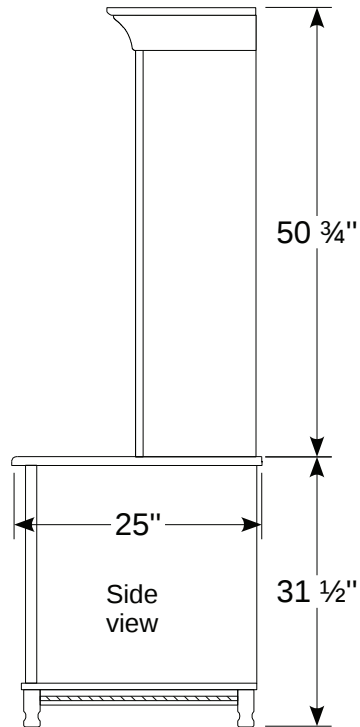

HS-9011 - 2 pc. Credenza

For pricing go to (HS- OFFICE) Page 2

Standard Fetures

1. Solid Hardwood, Dovetailed Drawer Box construction
2. Full Extension Drawer Slides
3. 1" thick tops
4. Keyboard Pullout
5. Adjustable Floor Glides
6. Writing Board Pullout on Ped. #935 & #936
7. 1 Adj Shelf in Right Ped.
8. 2 -can Lights with Touch Switch
9. Rope Molding on Hutch and Base

Options

1. Ped. #934 , #935 and #963 are Available in any Combination
2. Pencil Drw.
3. Call with any other size or design Changes and we will do a Quote. It helps if you can Fax a sketch
4. Locks on Door's and Drawers
5. Hutch # 9212 will also fit on #9011 Base