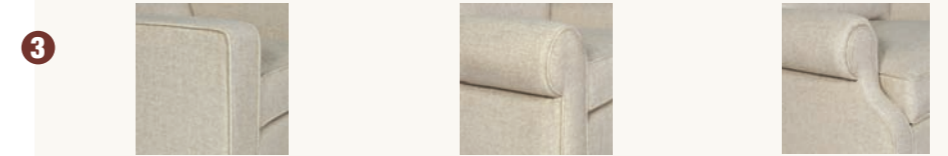

74LBSTAS - C24 - PFS

Style

- 1 **L** Loose Back **A** Attached Back

- 2 **Backs** **KN** Knife Edge **BT** Box Tee **BS** Box Straight

- 3 **Arms** **TA** Track Arm **FS** Full Sock **SC** Scoop

Size

4

	LD Sofa	D Sofa	TQ Sofa	LS Love Seat	HC* Chair & 1/2	C Chair
Track Arm	W: 80	74	69	57	44 ^{1/2}	34 ^{1/2}
Full Sock	W: 86	80	75	63	50 ^{1/2}	40 ^{1/2}
Scoop	W: 85	79	74	62	49 ^{1/2}	39 ^{1/2}

*All sofas come with 1 pair of #20 pillows except HC has 1 pair of smaller #13 pillows.

Seat Depths

Base

LD and D sofas have a center leg for SP, LSP and DS bases only.