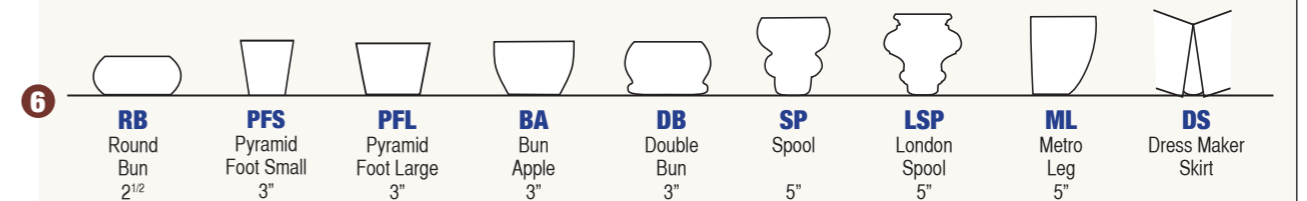

74LBSTAS - C24 - PFS

Style

- 1 **L** Loose Back **A** Attached Back

- 2 **Backs** **KN** Knife Edge **BT** Box Tee **BS** Box Straight

- 3 **Arms** **TA** Track Arm **FS** Full Sock **SC** Scoop

Size

4

	LD Sofa	D Sofa	TQ Sofa	LS Love Seat	HC* Chair & 1/2	C Chair
Track Arm	W: 80	74	69	57	44 ^{1/2}	34 ^{1/2}
Full Sock	W: 86	80	75	63	50 ^{1/2}	40 ^{1/2}
Scoop	W: 85	79	74	62	49 ^{1/2}	39 ^{1/2}

*All sofas come with 1 pair of #20 pillows except HC has 1 pair of smaller #13 pillows.

Seat Depths

Base

LD and D sofas have a center leg for SP, LSP and DS bases only.