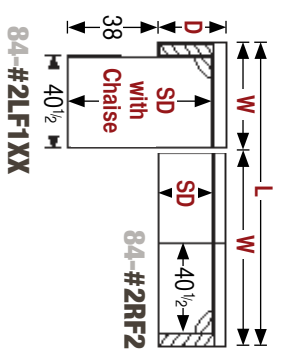

Quick Reference Examples

Choose Seat Depth (SD) and find overall dimensions (L) from the charts below. Width (W) of individual pieces can be found in charts above.