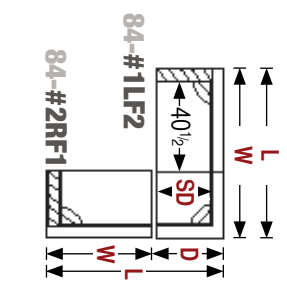

Quick Reference Examples

Choose Seat Depth (SD) and find overall dimensions (L) from the charts below. Width (W) of individual pieces can be found in charts above.