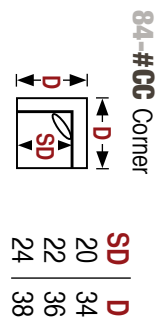

84-Sect-08-2018

Brighton Sectional - Series 84: Dimensions and specifications for sectionals based on 40 1/2" cushions.

KEY:

For dimensional data please see back side.
For related sofas and chairs see Brighton
Custom order form.

Armless

Left Arm Facing

Right Arm Facing

Track Arm

Track Tee

Sloping Track

Urban Scoop

Full Sock