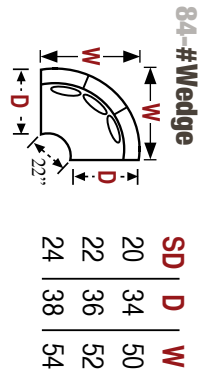

84-Sect-08-2018

Brighton Sectional - Series 84: Dimensions and specifications for sectionals based on 40 1/2" cushions.

KEY:

For dimensional data please see back side.
For related sofas and chairs see Brighton
Custom order form.

Armless

Left Arm Facing

Right Arm Facing

Track Arm

Track Tee

Sloping Track

Urban Scoop

Full Sock