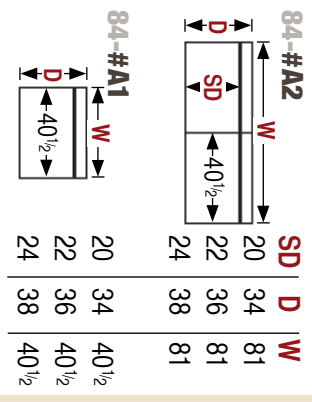

84-Sect-08-2018

Brighton Sectional - Series 84: Dimensions and specifications for sectionals based on 40 1/2" cushions.

KEY:

For dimensional data please see back side.
For related sofas and chairs see Brighton
Custom order form.

Armless

Left Arm Facing

Right Arm Facing

Track Arm

Track Tee

Sloping Track

Urban Scoop

Full Sock

Model	Configuration	SD	D	W	SD	D	W	SD	D	W	SD	D	W	SD	D	W	SD	D	W						
84-#1LF2	Arm with Corner	20	34	79 1/2	20	34	80 1/2	20	34	79 1/2	20	34	81 1/2	20	34	79 1/2	20	34	79	20	34	81	20	34	81
84-#1RF2	Arm with Corner	22	36	81 1/2	22	36	82 1/2	22	36	81 1/2	22	36	83 1/2	22	36	81 1/2	22	36	81	22	36	81	22	36	83
84-#2LF2	Arm Only	20	34	86	20	34	87	20	34	87	20	34	88	20	34	87	20	34	86	20	34	85 1/2	20	34	87 1/2
84-#2RF2	Arm Only	22	36	88	22	36	89	22	36	89	22	36	90	22	36	89	22	36	88	22	36	87 1/2	22	36	89 1/2
84-#2LF1	Arm Only	20	34	45 1/2	20	34	46 1/2	20	34	46 1/2	20	34	47 1/2	20	34	45 1/2	20	34	45	20	34	45	20	34	47
84-#2RF1	Arm Only	22	36	45 1/2	22	36	46 1/2	22	36	46 1/2	22	36	47 1/2	22	36	46 1/2	22	36	45	22	36	45	22	36	47

SD	D	TA	TT	ST	US	FS	SD	D	TA	TT	ST	US	FS
20	34	120	121	120	119 1/2	121 1/2	20	34	79 1/2	80 1/2	79 1/2	79	81
22	36	122	123	122	121 1/2	123 1/2	22	36	81 1/2	82 1/2	81 1/2	81	83
24	38	124	125	124	123 1/2	125 1/2	24	38	83 1/2	84 1/2	83 1/2	83	85