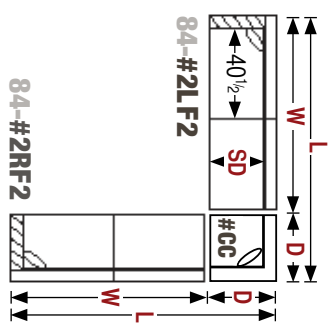

Quick Reference Examples

Choose Seat Depth (SD) and find overall dimensions (L) from the charts below. Width (W) of individual pieces can be found in charts above.