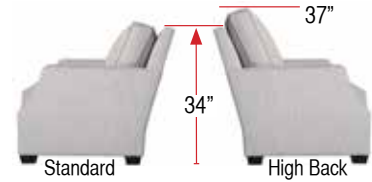

Brighton Sectional - Series 84 - Order Form

Based on 40 1/2" cushion width

SAMPLE ORDER: **1** 84H **2** BTFS - **3** #1LF3 **4** 24 - **5** SP

Dealer Name _____ ITEM #1 _____

Customer Name _____ ITEM #2 _____

Notes _____

1 Back Height

84 Standard

84H High Back

High Back option adds 3" to overall height:

2 Back/Arm

Box Straight / Track Arm

BSTA