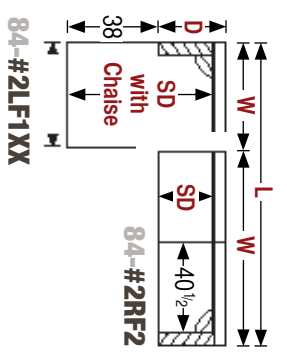

Quick Reference Examples

Choose Seat Depth (SD) and find overall dimensions (L) from the charts below. Width (W) of individual pieces can be found in charts above.