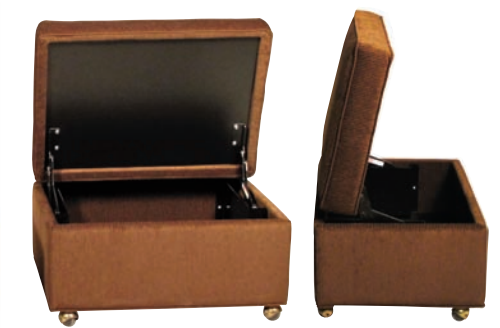

0" wall clearance
all sizes