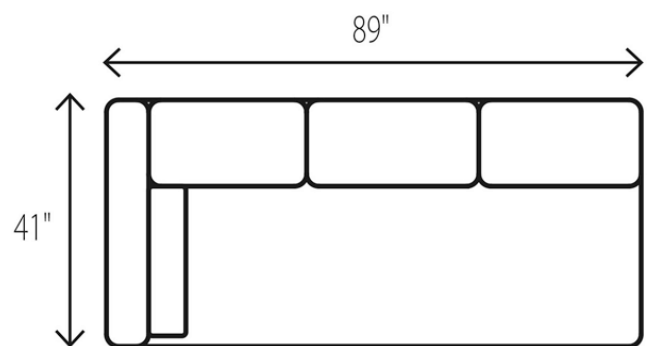

# WESLEY HALL

Phone: 828.324.7466

**P2500 DAPPER Sectional**

41 Corner Chair

42 Ottoman

61 LAF Loveseat

62 RAF Loveseat

88 RAF Sofa

89 LAF Sofa