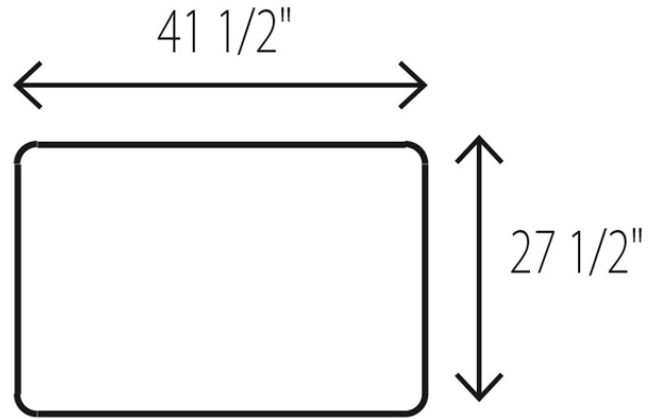

# WESLEY HALL

Phone: 828.324.7466

**P2500 DAPPER Sectional**

41 Corner Chair

42 Ottoman

61 LAF Loveseat

62 RAF Loveseat

88 RAF Sofa

89 LAF Sofa