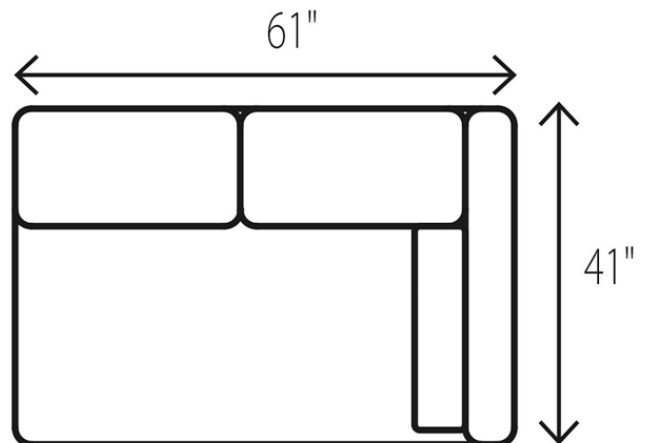

# WESLEY HALL

Phone: 828.324.7466

**P2500 DAPPER Sectional**

41 Corner Chair

42 Ottoman

61 LAF Loveseat

62 RAF Loveseat

88 RAF Sofa

89 LAF Sofa