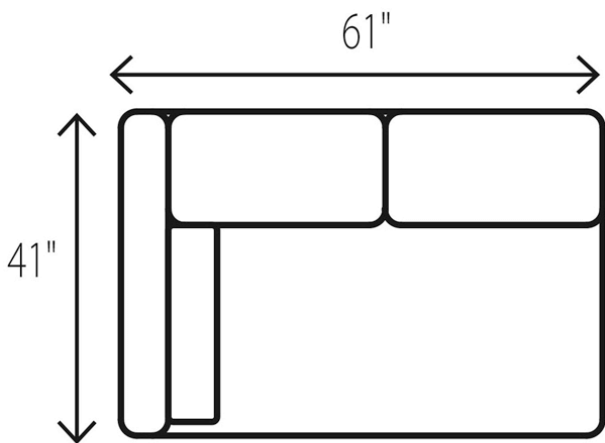

# WESLEY HALL

Phone: 828.324.7466

**P2500 DAPPER Sectional**

41 Corner Chair

42 Ottoman

61 LAF Loveseat

62 RAF Loveseat

88 RAF Sofa

89 LAF Sofa