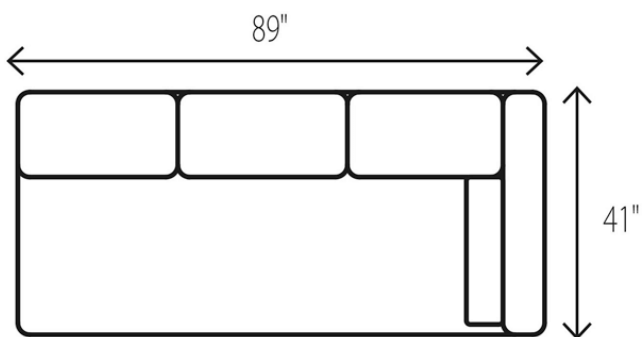

# WESLEY HALL

Phone: 828.324.7466

**P2500 DAPPER Sectional**

41 Corner Chair

42 Ottoman

61 LAF Loveseat

62 RAF Loveseat

88 RAF Sofa

89 LAF Sofa