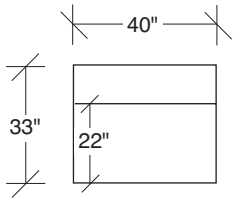

Sit Tight

**No. 1500-426-BB LEFT STRAIGHT
BACK BUMPER**

W 65 D 45½ H 32 in.
Seat depth 22-32 in.
Seat height 17 in.

No. 1500-210-BB CURVED CORNER

W 84 D 33 H 32 in.
Seat depth 22 in.
Seat height 17 in.

**No. 1500-436-BB RIGHT CURVED
BACK BUMPER**

W 75 D 49 H 32 in.
Seat depth 22-34 in.
Seat height 17 in.

Shown with brushed bronze base. Also available
polished stainless steel and upholstered.
Must specify.

1500-100
ARMLESS CHAIR

1500-210
CURVED CORNER

1500-427
RIGHT STRAIGHT BACK BUMPER

1500-426
LEFT STRAIGHT BACK BUMPER

1500-436
RIGHT CURVED BACK BUMPER

1500-435
LEFT CURVED BACK BUMPER

Sit Tight
1500 - Series

Scale 1/4" = 1'0"
All upholstery sizes are approximate