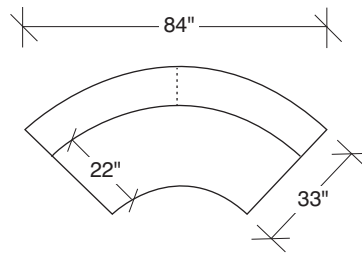

Sit Tight

**No. 1500-426-BB LEFT STRAIGHT
BACK BUMPER**

W 65 D 45½ H 32 in.
Seat depth 22-32 in.
Seat height 17 in.

No. 1500-210-BB CURVED CORNER

W 84 D 33 H 32 in.
Seat depth 22 in.
Seat height 17 in.

**No. 1500-436-BB RIGHT CURVED
BACK BUMPER**

W 75 D 49 H 32 in.
Seat depth 22-34 in.
Seat height 17 in.

Shown with brushed bronze base. Also available
polished stainless steel and upholstered.
Must specify.

1500-100
ARMLESS CHAIR

1500-210
CURVED CORNER

1500-427
RIGHT STRAIGHT BACK BUMPER

1500-426
LEFT STRAIGHT BACK BUMPER

1500-436
RIGHT CURVED BACK BUMPER

1500-435
LEFT CURVED BACK BUMPER

Sit Tight
1500 - Series

Scale 1/4" = 1'0"
All upholstery sizes are approximate