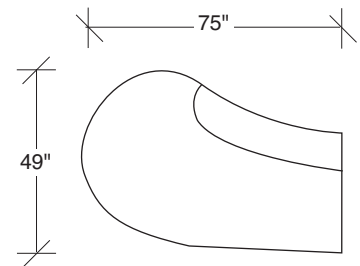

Sit Tight

**No. 1500-426-BB LEFT STRAIGHT
BACK BUMPER**

W 65 D 45½ H 32 in.
Seat depth 22-32 in.
Seat height 17 in.

No. 1500-210-BB CURVED CORNER

W 84 D 33 H 32 in.
Seat depth 22 in.
Seat height 17 in.

**No. 1500-436-BB RIGHT CURVED
BACK BUMPER**

W 75 D 49 H 32 in.
Seat depth 22-34 in.
Seat height 17 in.

Shown with brushed bronze base. Also available
polished stainless steel and upholstered.
Must specify.

1500-100
ARMLESS CHAIR

1500-210
CURVED CORNER

1500-427
RIGHT STRAIGHT BACK BUMPER

1500-426
LEFT STRAIGHT BACK BUMPER

1500-436
RIGHT CURVED BACK BUMPER

1500-435
LEFT CURVED BACK BUMPER

Sit Tight
1500 - Series

Scale 1/4" = 1'0"
All upholstery sizes are approximate