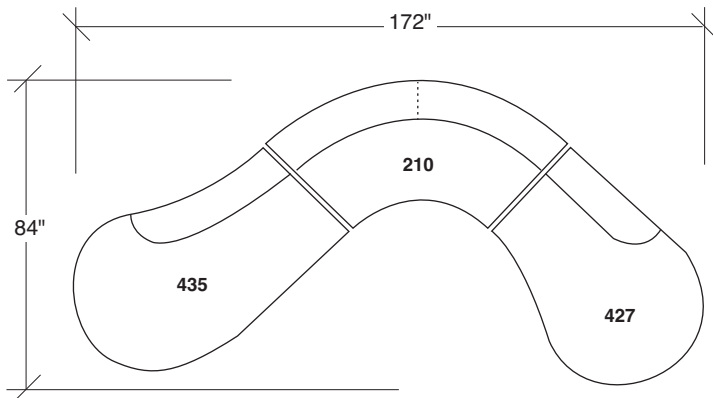

Sit Tight

**No. 1500-426-BB LEFT STRAIGHT
BACK BUMPER**

W 65 D 45½ H 32 in.
Seat depth 22-32 in.
Seat height 17 in.

No. 1500-210-BB CURVED CORNER

W 84 D 33 H 32 in.
Seat depth 22 in.
Seat height 17 in.

**No. 1500-436-BB RIGHT CURVED
BACK BUMPER**

W 75 D 49 H 32 in.
Seat depth 22-34 in.
Seat height 17 in.

Shown with brushed bronze base. Also available
polished stainless steel and upholstered.
Must specify.

1500-100
ARMLESS CHAIR

1500-210
CURVED CORNER

1500-427
RIGHT STRAIGHT BACK BUMPER

1500-426
LEFT STRAIGHT BACK BUMPER

1500-436
RIGHT CURVED BACK BUMPER

1500-435
LEFT CURVED BACK BUMPER

Sit Tight
1500 - Series

Scale 1/4" = 1'0"
All upholstery sizes are approximate