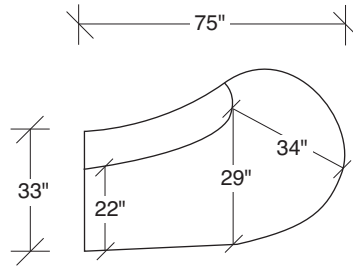

Sit Tight

**No. 1500-426-BB LEFT STRAIGHT
BACK BUMPER**

W 65 D 45½ H 32 in.
Seat depth 22-32 in.
Seat height 17 in.

No. 1500-210-BB CURVED CORNER

W 84 D 33 H 32 in.
Seat depth 22 in.
Seat height 17 in.

**No. 1500-436-BB RIGHT CURVED
BACK BUMPER**

W 75 D 49 H 32 in.
Seat depth 22-34 in.
Seat height 17 in.

Shown with brushed bronze base. Also available
polished stainless steel and upholstered.
Must specify.

1500-100
ARMLESS CHAIR

1500-210
CURVED CORNER

1500-427
RIGHT STRAIGHT BACK BUMPER

1500-426
LEFT STRAIGHT BACK BUMPER

1500-436
RIGHT CURVED BACK BUMPER

1500-435
LEFT CURVED BACK BUMPER

Sit Tight
1500 - Series

Scale 1/4" = 1'0"
All upholstery sizes are approximate