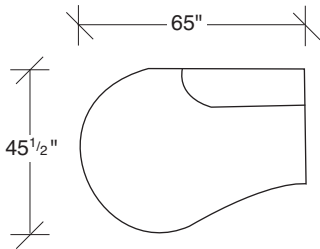

Sit Tight

**No. 1500-426-BB LEFT STRAIGHT
BACK BUMPER**

W 65 D 45½ H 32 in.
Seat depth 22-32 in.
Seat height 17 in.

No. 1500-210-BB CURVED CORNER

W 84 D 33 H 32 in.
Seat depth 22 in.
Seat height 17 in.

**No. 1500-436-BB RIGHT CURVED
BACK BUMPER**

W 75 D 49 H 32 in.
Seat depth 22-34 in.
Seat height 17 in.

Shown with brushed bronze base. Also available
polished stainless steel and upholstered.
Must specify.

1500-100
ARMLESS CHAIR

1500-210
CURVED CORNER

1500-427
RIGHT STRAIGHT BACK BUMPER

1500-426
LEFT STRAIGHT BACK BUMPER

1500-436
RIGHT CURVED BACK BUMPER

1500-435
LEFT CURVED BACK BUMPER

Sit Tight
1500 - Series

Scale 1/4" = 1'0"
All upholstery sizes are approximate