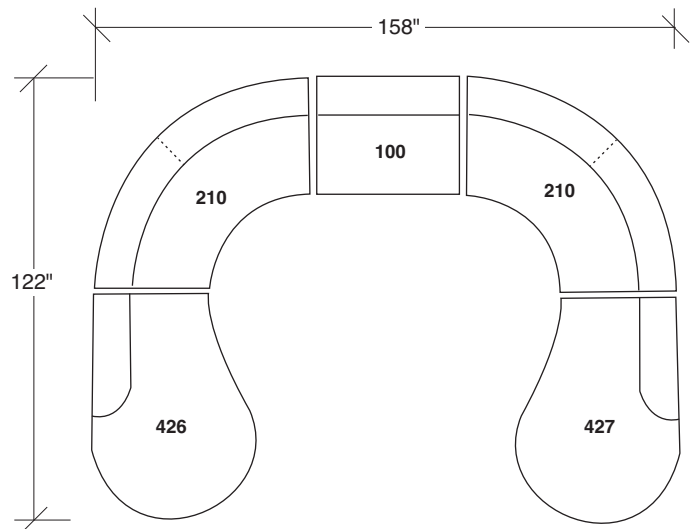

Sit Tight

**No. 1500-426-BB LEFT STRAIGHT
BACK BUMPER**

W 65 D 45½ H 32 in.
Seat depth 22-32 in.
Seat height 17 in.

No. 1500-210-BB CURVED CORNER

W 84 D 33 H 32 in.
Seat depth 22 in.
Seat height 17 in.

**No. 1500-436-BB RIGHT CURVED
BACK BUMPER**

W 75 D 49 H 32 in.
Seat depth 22-34 in.
Seat height 17 in.

Shown with brushed bronze base. Also available
polished stainless steel and upholstered.
Must specify.

1500-100
ARMLESS CHAIR

1500-210
CURVED CORNER

1500-427
RIGHT STRAIGHT BACK BUMPER

1500-426
LEFT STRAIGHT BACK BUMPER

1500-436
RIGHT CURVED BACK BUMPER

1500-435
LEFT CURVED BACK BUMPER

Sit Tight
1500 - Series

Scale 1/4" = 1'0"
All upholstery sizes are approximate