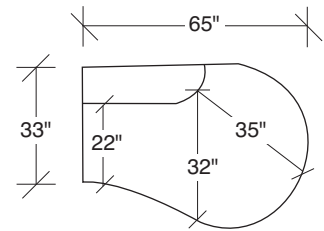

Sit Tight

**No. 1500-426-BB LEFT STRAIGHT
BACK BUMPER**

W 65 D 45½ H 32 in.
Seat depth 22-32 in.
Seat height 17 in.

No. 1500-210-BB CURVED CORNER

W 84 D 33 H 32 in.
Seat depth 22 in.
Seat height 17 in.

**No. 1500-436-BB RIGHT CURVED
BACK BUMPER**

W 75 D 49 H 32 in.
Seat depth 22-34 in.
Seat height 17 in.

Shown with brushed bronze base. Also available
polished stainless steel and upholstered.
Must specify.

1500-100
ARMLESS CHAIR

1500-210
CURVED CORNER

1500-427
RIGHT STRAIGHT BACK BUMPER

1500-426
LEFT STRAIGHT BACK BUMPER

1500-436
RIGHT CURVED BACK BUMPER

1500-435
LEFT CURVED BACK BUMPER

Sit Tight
1500 - Series

Scale 1/4" = 1'0"
All upholstery sizes are approximate