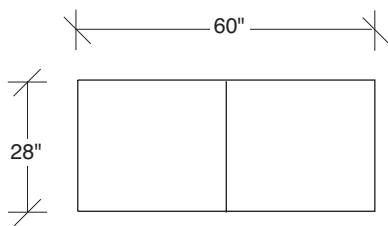

**1512-313**  
SOFA

**1512-311**  
LAF SOFA

**1512-312**  
RAF SOFA

**1512-401**  
LEFT CHAISE

**1512-402**  
RIGHT CHAISE

**1512-414**  
LAF CHAISE

**1512-415**  
RAF CHAISE

**1512-004**  
BENCH

Scale 1/4" = 1'0"  
All upholstery sizes are approximate