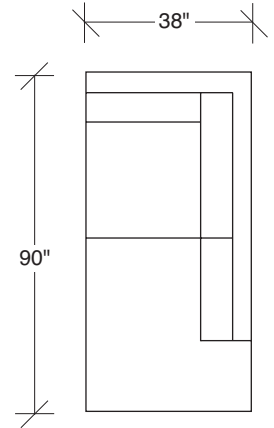

**1512-313**  
SOFA

**1512-311**  
LAF SOFA

**1512-312**  
RAF SOFA

**1512-401**  
LEFT CHAISE

**1512-402**  
RIGHT CHAISE

**1512-414**  
LAF CHAISE

**1512-415**  
RAF CHAISE

**1512-004**  
BENCH

**1512-000**  
OTTOMAN

**1512-303**  
SOFA

**1512-104**  
CORNER CHAIR

**1512-105**  
CORNER CHAIR

**1512-307**  
LAF SOFA w/  
RIGHT HI CORNER

**1512-306**  
RAF SOFA w/  
LEFT HI CORNER

**Rewired  
1512 - Series**

Scale 1/4" = 1'0"  
All upholstery sizes are approximate