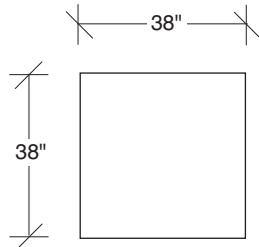

**1512-313**  
SOFA

**1512-311**  
LAF SOFA

**1512-312**  
RAF SOFA

**1512-401**  
LEFT CHAISE

**1512-402**  
RIGHT CHAISE

**1512-414**  
LAF CHAISE

**1512-415**  
RAF CHAISE

**1512-004**  
BENCH

**1512-000**  
OTTOMAN

**1512-303**  
SOFA

**1512-104**  
CORNER CHAIR

**1512-105**  
CORNER CHAIR

**1512-307**  
LAF SOFA w/  
RIGHT HI CORNER

**1512-306**  
RAF SOFA w/  
LEFT HI CORNER

**Rewired  
1512 - Series**

Scale 1/4" = 1'0"  
All upholstery sizes are approximate