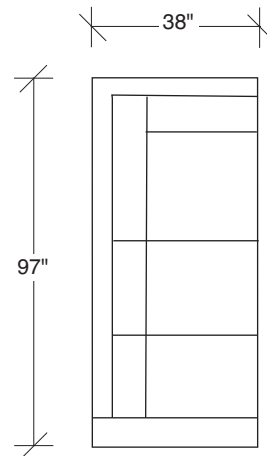

**1512-313**  
SOFA

**1512-311**  
LAF SOFA

**1512-312**  
RAF SOFA

**1512-401**  
LEFT CHAISE

**1512-402**  
RIGHT CHAISE

**1512-414**  
LAF CHAISE

**1512-415**  
RAF CHAISE

**1512-004**  
BENCH

**1512-000**  
OTTOMAN

**1512-303**  
SOFA

**1512-104**  
CORNER CHAIR

**1512-105**  
CORNER CHAIR

**1512-307**  
LAF SOFA w/  
RIGHT HI CORNER

**1512-306**  
RAF SOFA w/  
LEFT HI CORNER

**Rewired  
1512 - Series**

Scale 1/4" = 1'0"  
All upholstery sizes are approximate