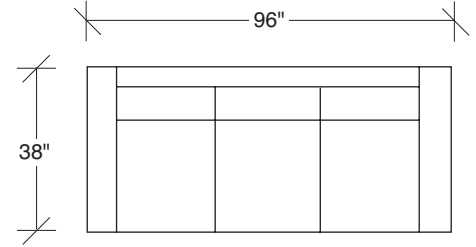

**1512-313**  
SOFA

**1512-311**  
LAF SOFA

**1512-312**  
RAF SOFA

**1512-401**  
LEFT CHAISE

**1512-402**  
RIGHT CHAISE

**1512-414**  
LAF CHAISE

**1512-415**  
RAF CHAISE

**1512-004**  
BENCH

**1512-000**  
OTTOMAN

**1512-303**  
SOFA

**1512-104**  
CORNER CHAIR

**1512-105**  
CORNER CHAIR

**1512-307**  
LAF SOFA w/  
RIGHT HI CORNER

**1512-306**  
RAF SOFA w/  
LEFT HI CORNER

**Rewired  
1512 - Series**

Scale 1/4" = 1'0"  
All upholstery sizes are approximate