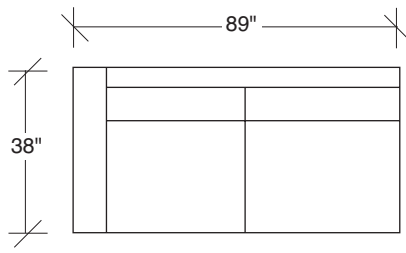

**1512-313**  
SOFA

**1512-311**  
LAF SOFA

**1512-312**  
RAF SOFA

**1512-401**  
LEFT CHAISE

**1512-402**  
RIGHT CHAISE

**1512-414**  
LAF CHAISE

**1512-415**  
RAF CHAISE

**1512-004**  
BENCH

**1512-000**  
OTTOMAN

**1512-303**  
SOFA

**1512-104**  
CORNER CHAIR

**1512-105**  
CORNER CHAIR

**1512-307**  
LAF SOFA w/  
RIGHT HI CORNER

**1512-306**  
RAF SOFA w/  
LEFT HI CORNER

**Rewired  
1512 - Series**

Scale 1/4" = 1'0"  
All upholstery sizes are approximate