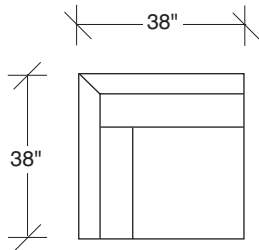

**1512-313**  
SOFA

**1512-311**  
LAF SOFA

**1512-312**  
RAF SOFA

**1512-401**  
LEFT CHAISE

**1512-402**  
RIGHT CHAISE

**1512-414**  
LAF CHAISE

**1512-415**  
RAF CHAISE

**1512-004**  
BENCH

**1512-000**  
OTTOMAN

**1512-303**  
SOFA

**1512-104**  
CORNER CHAIR

**1512-105**  
CORNER CHAIR

**1512-307**  
LAF SOFA w/  
RIGHT HI CORNER

**1512-306**  
RAF SOFA w/  
LEFT HI CORNER

**Rewired  
1512 - Series**

Scale 1/4" = 1'0"  
All upholstery sizes are approximate