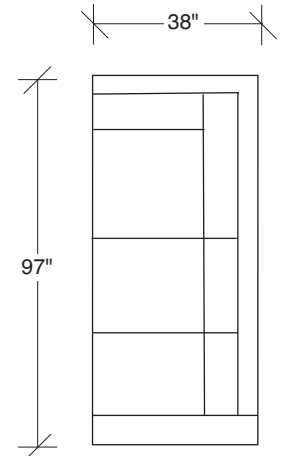

**1512-313**  
SOFA

**1512-311**  
LAF SOFA

**1512-312**  
RAF SOFA

**1512-401**  
LEFT CHAISE

**1512-402**  
RIGHT CHAISE

**1512-414**  
LAF CHAISE

**1512-415**  
RAF CHAISE

**1512-004**  
BENCH

**1512-000**  
OTTOMAN

**1512-303**  
SOFA

**1512-104**  
CORNER CHAIR

**1512-105**  
CORNER CHAIR

**1512-307**  
LAF SOFA w/  
RIGHT HI CORNER

**1512-306**  
RAF SOFA w/  
LEFT HI CORNER

**Rewired  
1512 - Series**

Scale 1/4" = 1'0"  
All upholstery sizes are approximate