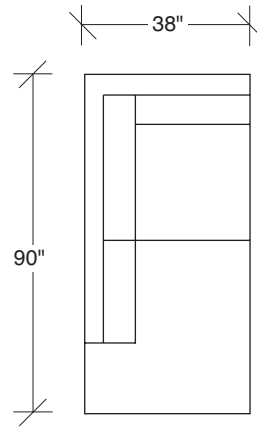

**1512-313**  
SOFA

**1512-311**  
LAF SOFA

**1512-312**  
RAF SOFA

**1512-401**  
LEFT CHAISE

**1512-402**  
RIGHT CHAISE

**1512-414**  
LAF CHAISE

**1512-415**  
RAF CHAISE

**1512-004**  
BENCH

**1512-000**  
OTTOMAN

**1512-303**  
SOFA

**1512-104**  
CORNER CHAIR

**1512-105**  
CORNER CHAIR

**1512-307**  
LAF SOFA w/  
RIGHT HI CORNER

**1512-306**  
RAF SOFA w/  
LEFT HI CORNER

**Rewired  
1512 - Series**

Scale 1/4" = 1'0"  
All upholstery sizes are approximate