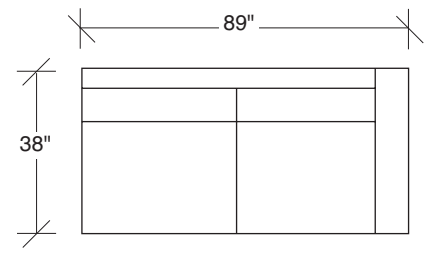

**1512-313**  
SOFA

**1512-311**  
LAF SOFA

**1512-312**  
RAF SOFA

**1512-401**  
LEFT CHAISE

**1512-402**  
RIGHT CHAISE

**1512-414**  
LAF CHAISE

**1512-415**  
RAF CHAISE

**1512-004**  
BENCH

**1512-000**  
OTTOMAN

**1512-303**  
SOFA

**1512-104**  
CORNER CHAIR

**1512-105**  
CORNER CHAIR

**1512-307**  
LAF SOFA w/  
RIGHT HI CORNER

**1512-306**  
RAF SOFA w/  
LEFT HI CORNER

**Rewired  
1512 - Series**

Scale 1/4" = 1'0"  
All upholstery sizes are approximate