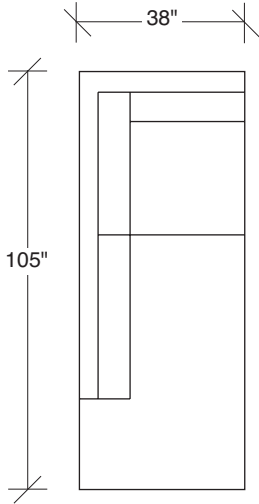

**1512-313**  
SOFA

**1512-311**  
LAF SOFA

**1512-312**  
RAF SOFA

**1512-401**  
LEFT CHAISE

**1512-402**  
RIGHT CHAISE

**1512-414**  
LAF CHAISE

**1512-415**  
RAF CHAISE

**1512-004**  
BENCH

**1512-000**  
OTTOMAN

**1512-303**  
SOFA

**1512-104**  
CORNER CHAIR

**1512-105**  
CORNER CHAIR

**1512-307**  
LAF SOFA w/  
RIGHT HI CORNER

**1512-306**  
RAF SOFA w/  
LEFT HI CORNER

**Rewired  
1512 - Series**

Scale 1/4" = 1'0"  
All upholstery sizes are approximate