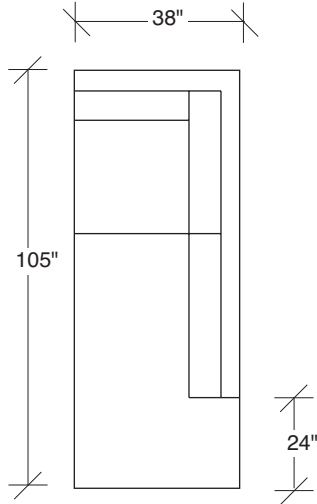

**1512-313**  
SOFA

**1512-311**  
LAF SOFA

**1512-312**  
RAF SOFA

**1512-401**  
LEFT CHAISE

**1512-402**  
RIGHT CHAISE

**1512-414**  
LAF CHAISE

**1512-415**  
RAF CHAISE

**1512-004**  
BENCH

**1512-000**  
OTTOMAN

**1512-303**  
SOFA

**1512-104**  
CORNER CHAIR

**1512-105**  
CORNER CHAIR

**1512-307**  
LAF SOFA w/  
RIGHT HI CORNER

**1512-306**  
RAF SOFA w/  
LEFT HI CORNER

**Rewired  
1512 - Series**

Scale 1/4" = 1'0"  
All upholstery sizes are approximate