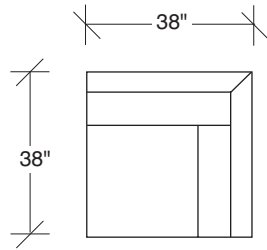

**1512-313**  
SOFA

**1512-311**  
LAF SOFA

**1512-312**  
RAF SOFA

**1512-401**  
LEFT CHAISE

**1512-402**  
RIGHT CHAISE

**1512-414**  
LAF CHAISE

**1512-415**  
RAF CHAISE

**1512-004**  
BENCH

**1512-000**  
OTTOMAN

**1512-303**  
SOFA

**1512-104**  
CORNER CHAIR

**1512-105**  
CORNER CHAIR

**1512-307**  
LAF SOFA w/  
RIGHT HI CORNER

**1512-306**  
RAF SOFA w/  
LEFT HI CORNER

**Rewired  
1512 - Series**

Scale 1/4" = 1'0"  
All upholstery sizes are approximate