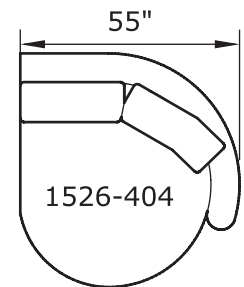

Playing Hooky

No. 1526-301 LAF SOFA

W 87 D 40 H 27 in.

Seat depth 22 in.

Seat height 18 in.

Arm height 27 in.

Arm width 8 in.

No. 1526-404 RIGHT CHAISE

W 55 D 59 H 27 in.

Seat depth 32 in.

Seat height 18 in.

Base available in any TC wood finish on maple. Must specify. Throw pillows optional. Must specify. Height to top of back cushion is 34 inches approximately.

**Playing Hooky
1526 - Series**

Scale 1/4" = 1'0"
All upholstery sizes are approximate

**Playing Hooky
1526 - Series**

Scale 1/4" = 1'0"
All upholstery sizes are approximate