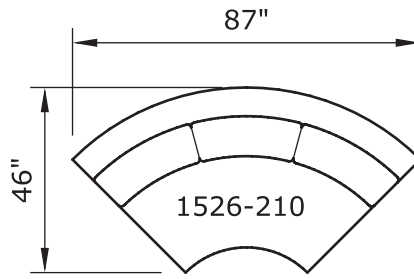

Playing Hooky

No. 1526-301 LAF SOFA

W 87 D 40 H 27 in.

Seat depth 22 in.

Seat height 18 in.

Arm height 27 in.

Arm width 8 in.

No. 1526-404 RIGHT CHAISE

W 55 D 59 H 27 in.

Seat depth 32 in.

Seat height 18 in.

Base available in any TC wood finish on maple. Must specify. Throw pillows optional. Must specify. Height to top of back cushion is 34 inches approximately.

**Playing Hooky
1526 - Series**

Scale 1/4" = 1'0"
All upholstery sizes are approximate

**Playing Hooky
1526 - Series**

Scale 1/4" = 1'0"
All upholstery sizes are approximate