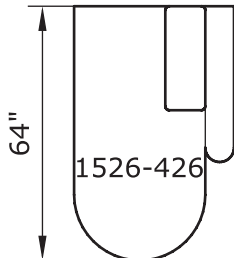

Playing Hooky

No. 1526-301 LAF SOFA

W 87 D 40 H 27 in.

Seat depth 22 in.

Seat height 18 in.

Arm height 27 in.

Arm width 8 in.

No. 1526-404 RIGHT CHAISE

W 55 D 59 H 27 in.

Seat depth 32 in.

Seat height 18 in.

Base available in any TC wood finish on maple. Must specify. Throw pillows optional. Must specify. Height to top of back cushion is 34 inches approximately.

**Playing Hooky
1526 - Series**

Scale 1/4" = 1'0"
All upholstery sizes are approximate

**Playing Hooky
1526 - Series**

Scale 1/4" = 1'0"
All upholstery sizes are approximate