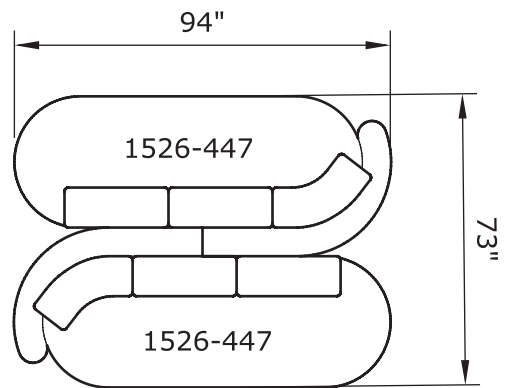

Playing Hooky

No. 1526-301 LAF SOFA

W 87 D 40 H 27 in.

Seat depth 22 in.

Seat height 18 in.

Arm height 27 in.

Arm width 8 in.

No. 1526-404 RIGHT CHAISE

W 55 D 59 H 27 in.

Seat depth 32 in.

Seat height 18 in.

Base available in any TC wood finish on maple. Must specify. Throw pillows optional. Must specify. Height to top of back cushion is 34 inches approximately.

**Playing Hooky
1526 - Series**

Scale 1/4" = 1'0"
All upholstery sizes are approximate

**Playing Hooky
1526 - Series**

Scale 1/4" = 1'0"
All upholstery sizes are approximate