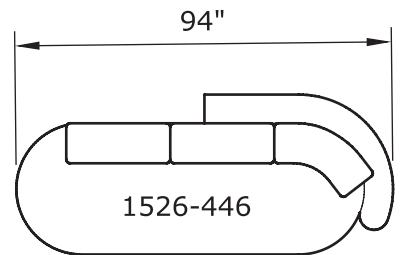

Playing Hooky

No. 1526-301 LAF SOFA

W 87 D 40 H 27 in.

Seat depth 22 in.

Seat height 18 in.

Arm height 27 in.

Arm width 8 in.

No. 1526-404 RIGHT CHAISE

W 55 D 59 H 27 in.

Seat depth 32 in.

Seat height 18 in.

Base available in any TC wood finish on maple. Must specify. Throw pillows optional. Must specify. Height to top of back cushion is 34 inches approximately.

**Playing Hooky
1526 - Series**

Scale 1/4" = 1'0"
All upholstery sizes are approximate

**Playing Hooky
1526 - Series**

Scale 1/4" = 1'0"
All upholstery sizes are approximate