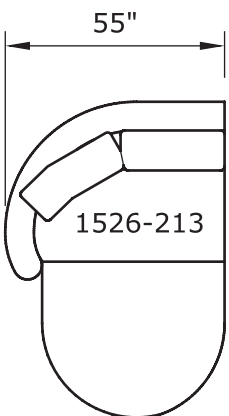

Playing Hooky

No. 1526-301 LAF SOFA

W 87 D 40 H 27 in.

Seat depth 22 in.

Seat height 18 in.

Arm height 27 in.

Arm width 8 in.

No. 1526-404 RIGHT CHAISE

W 55 D 59 H 27 in.

Seat depth 32 in.

Seat height 18 in.

Base available in any TC wood finish on maple. Must specify. Throw pillows optional. Must specify. Height to top of back cushion is 34 inches approximately.

**Playing Hooky
1526 - Series**

Scale 1/4" = 1'0"
All upholstery sizes are approximate

**Playing Hooky
1526 - Series**

Scale 1/4" = 1'0"
All upholstery sizes are approximate