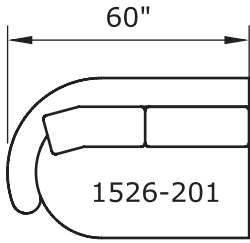

Playing Hooky

No. 1526-301 LAF SOFA

W 87 D 40 H 27 in.

Seat depth 22 in.

Seat height 18 in.

Arm height 27 in.

Arm width 8 in.

No. 1526-404 RIGHT CHAISE

W 55 D 59 H 27 in.

Seat depth 32 in.

Seat height 18 in.

Base available in any TC wood finish on maple. Must specify. Throw pillows optional. Must specify. Height to top of back cushion is 34 inches approximately.

**Playing Hooky
1526 - Series**

Scale 1/4" = 1'0"
All upholstery sizes are approximate

**Playing Hooky
1526 - Series**

Scale 1/4" = 1'0"
All upholstery sizes are approximate