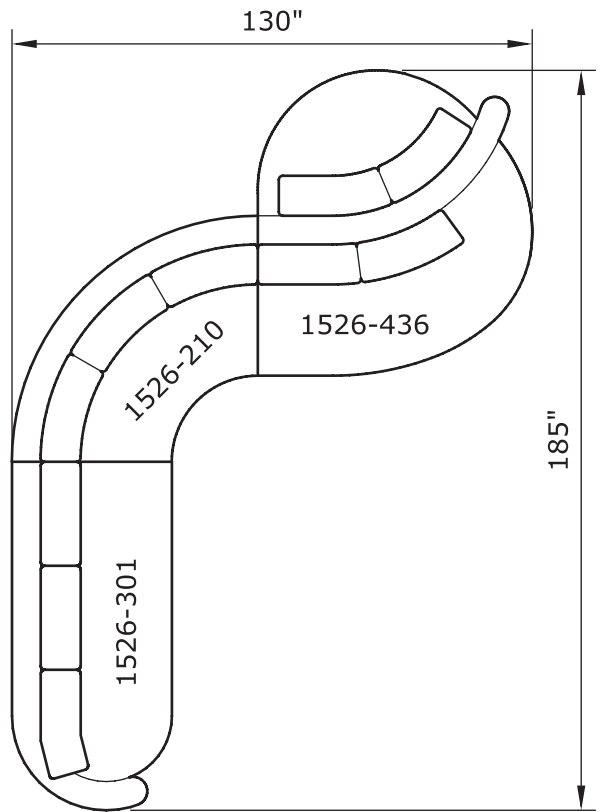

Playing Hooky

No. 1526-301 LAF SOFA

W 87 D 40 H 27 in.

Seat depth 22 in.

Seat height 18 in.

Arm height 27 in.

Arm width 8 in.

No. 1526-404 RIGHT CHAISE

W 55 D 59 H 27 in.

Seat depth 32 in.

Seat height 18 in.

Base available in any TC wood finish on maple. Must specify. Throw pillows optional. Must specify. Height to top of back cushion is 34 inches approximately.

**Playing Hooky
1526 - Series**

Scale 1/4" = 1'0"
All upholstery sizes are approximate

**Playing Hooky
1526 - Series**

Scale 1/4" = 1'0"
All upholstery sizes are approximate