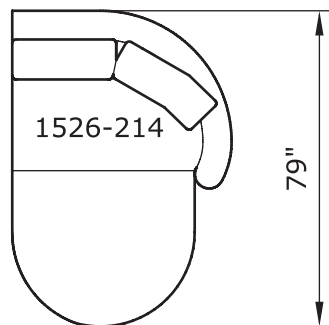

Playing Hooky

No. 1526-301 LAF SOFA

W 87 D 40 H 27 in.

Seat depth 22 in.

Seat height 18 in.

Arm height 27 in.

Arm width 8 in.

No. 1526-404 RIGHT CHAISE

W 55 D 59 H 27 in.

Seat depth 32 in.

Seat height 18 in.

Base available in any TC wood finish on maple. Must specify. Throw pillows optional. Must specify. Height to top of back cushion is 34 inches approximately.

**Playing Hooky
1526 - Series**

Scale 1/4" = 1'0"
All upholstery sizes are approximate

**Playing Hooky
1526 - Series**

Scale 1/4" = 1'0"
All upholstery sizes are approximate