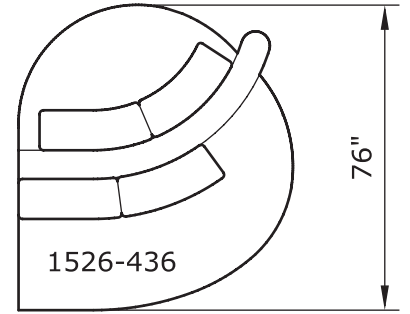

Playing Hooky

No. 1526-301 LAF SOFA

W 87 D 40 H 27 in.

Seat depth 22 in.

Seat height 18 in.

Arm height 27 in.

Arm width 8 in.

No. 1526-404 RIGHT CHAISE

W 55 D 59 H 27 in.

Seat depth 32 in.

Seat height 18 in.

Base available in any TC wood finish on maple. Must specify. Throw pillows optional. Must specify. Height to top of back cushion is 34 inches approximately.

**Playing Hooky
1526 - Series**

Scale 1/4" = 1'0"
All upholstery sizes are approximate

**Playing Hooky
1526 - Series**

Scale 1/4" = 1'0"
All upholstery sizes are approximate