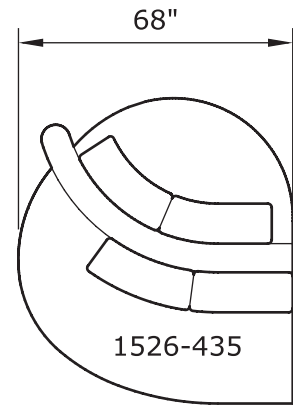

Playing Hooky

No. 1526-301 LAF SOFA

W 87 D 40 H 27 in.

Seat depth 22 in.

Seat height 18 in.

Arm height 27 in.

Arm width 8 in.

No. 1526-404 RIGHT CHAISE

W 55 D 59 H 27 in.

Seat depth 32 in.

Seat height 18 in.

Base available in any TC wood finish on maple. Must specify. Throw pillows optional. Must specify. Height to top of back cushion is 34 inches approximately.

**Playing Hooky
1526 - Series**

Scale 1/4" = 1'0"
All upholstery sizes are approximate

**Playing Hooky
1526 - Series**

Scale 1/4" = 1'0"
All upholstery sizes are approximate