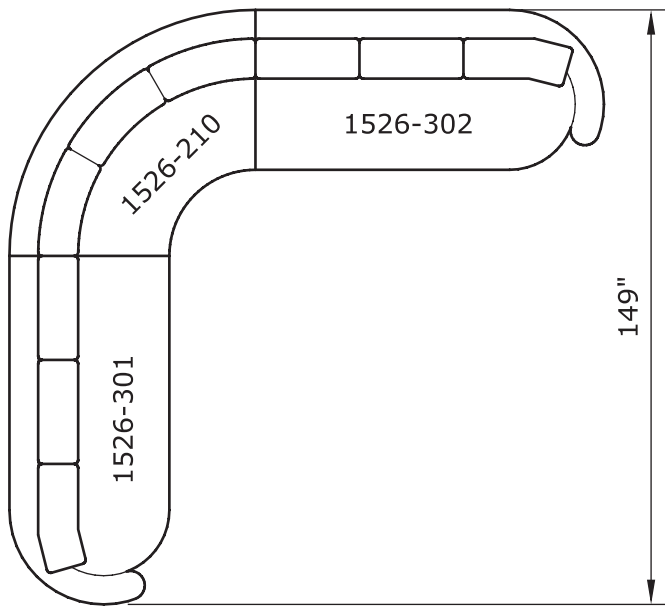

Playing Hooky

No. 1526-301 LAF SOFA

W 87 D 40 H 27 in.

Seat depth 22 in.

Seat height 18 in.

Arm height 27 in.

Arm width 8 in.

No. 1526-404 RIGHT CHAISE

W 55 D 59 H 27 in.

Seat depth 32 in.

Seat height 18 in.

Base available in any TC wood finish on maple. Must specify. Throw pillows optional. Must specify. Height to top of back cushion is 34 inches approximately.

**Playing Hooky
1526 - Series**

Scale 1/4" = 1'0"
All upholstery sizes are approximate

**Playing Hooky
1526 - Series**

Scale 1/4" = 1'0"
All upholstery sizes are approximate