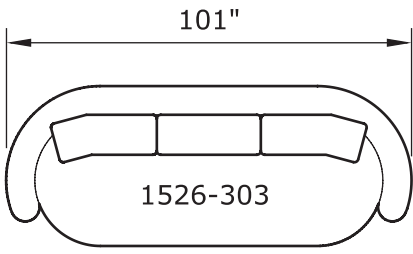

Playing Hooky

No. 1526-301 LAF SOFA

W 87 D 40 H 27 in.

Seat depth 22 in.

Seat height 18 in.

Arm height 27 in.

Arm width 8 in.

No. 1526-404 RIGHT CHAISE

W 55 D 59 H 27 in.

Seat depth 32 in.

Seat height 18 in.

Base available in any TC wood finish on maple. Must specify. Throw pillows optional. Must specify. Height to top of back cushion is 34 inches approximately.

**Playing Hooky
1526 - Series**

Scale 1/4" = 1'0"
All upholstery sizes are approximate

**Playing Hooky
1526 - Series**

Scale 1/4" = 1'0"
All upholstery sizes are approximate