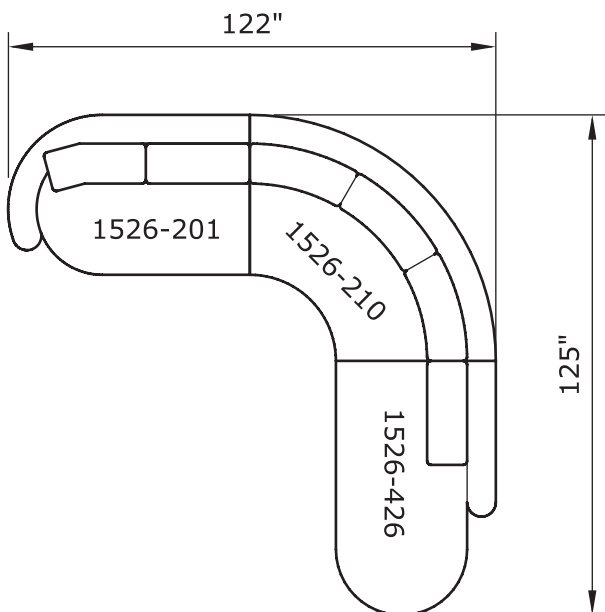

Playing Hooky

No. 1526-301 LAF SOFA

W 87 D 40 H 27 in.

Seat depth 22 in.

Seat height 18 in.

Arm height 27 in.

Arm width 8 in.

No. 1526-404 RIGHT CHAISE

W 55 D 59 H 27 in.

Seat depth 32 in.

Seat height 18 in.

Base available in any TC wood finish on maple. Must specify. Throw pillows optional. Must specify. Height to top of back cushion is 34 inches approximately.

**Playing Hooky
1526 - Series**

Scale 1/4" = 1'0"
All upholstery sizes are approximate

**Playing Hooky
1526 - Series**

Scale 1/4" = 1'0"
All upholstery sizes are approximate