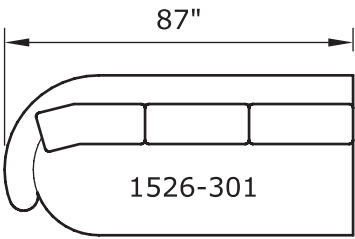

Playing Hooky

No. 1526-301 LAF SOFA

W 87 D 40 H 27 in.

Seat depth 22 in.

Seat height 18 in.

Arm height 27 in.

Arm width 8 in.

No. 1526-404 RIGHT CHAISE

W 55 D 59 H 27 in.

Seat depth 32 in.

Seat height 18 in.

Base available in any TC wood finish on maple. Must specify. Throw pillows optional. Must specify. Height to top of back cushion is 34 inches approximately.

**Playing Hooky
1526 - Series**

Scale 1/4" = 1'0"
All upholstery sizes are approximate

**Playing Hooky
1526 - Series**

Scale 1/4" = 1'0"
All upholstery sizes are approximate