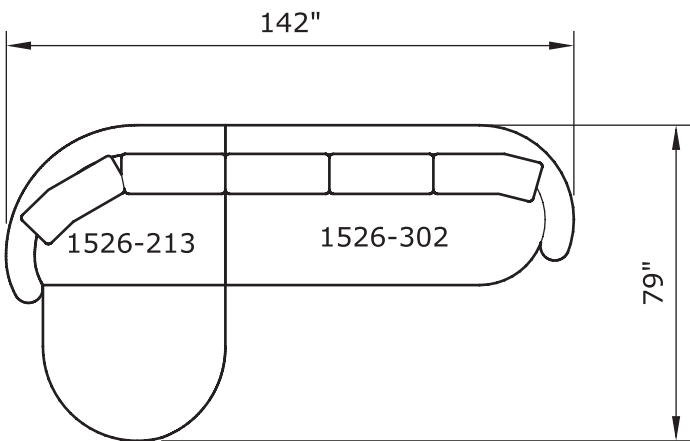

Playing Hooky

No. 1526-301 LAF SOFA

W 87 D 40 H 27 in.

Seat depth 22 in.

Seat height 18 in.

Arm height 27 in.

Arm width 8 in.

No. 1526-404 RIGHT CHAISE

W 55 D 59 H 27 in.

Seat depth 32 in.

Seat height 18 in.

Base available in any TC wood finish on maple. Must specify. Throw pillows optional. Must specify. Height to top of back cushion is 34 inches approximately.

**Playing Hooky
1526 - Series**

Scale 1/4" = 1'0"
All upholstery sizes are approximate

**Playing Hooky
1526 - Series**

Scale 1/4" = 1'0"
All upholstery sizes are approximate