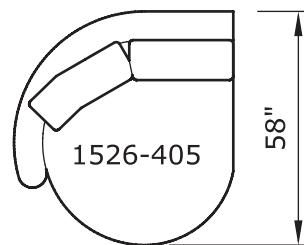

Playing Hooky

No. 1526-301 LAF SOFA

W 87 D 40 H 27 in.

Seat depth 22 in.

Seat height 18 in.

Arm height 27 in.

Arm width 8 in.

No. 1526-404 RIGHT CHAISE

W 55 D 59 H 27 in.

Seat depth 32 in.

Seat height 18 in.

Base available in any TC wood finish on maple. Must specify. Throw pillows optional. Must specify. Height to top of back cushion is 34 inches approximately.

**Playing Hooky
1526 - Series**

Scale 1/4" = 1'0"
All upholstery sizes are approximate

**Playing Hooky
1526 - Series**

Scale 1/4" = 1'0"
All upholstery sizes are approximate