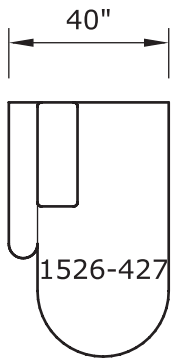

Playing Hooky

No. 1526-301 LAF SOFA

W 87 D 40 H 27 in.

Seat depth 22 in.

Seat height 18 in.

Arm height 27 in.

Arm width 8 in.

No. 1526-404 RIGHT CHAISE

W 55 D 59 H 27 in.

Seat depth 32 in.

Seat height 18 in.

Base available in any TC wood finish on maple. Must specify. Throw pillows optional. Must specify. Height to top of back cushion is 34 inches approximately.

**Playing Hooky
1526 - Series**

Scale 1/4" = 1'0"
All upholstery sizes are approximate

**Playing Hooky
1526 - Series**

Scale 1/4" = 1'0"
All upholstery sizes are approximate