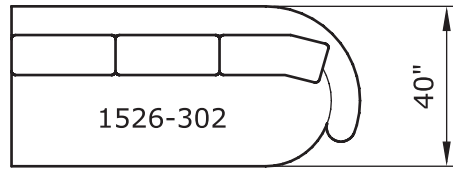

Playing Hooky

No. 1526-301 LAF SOFA

W 87 D 40 H 27 in.

Seat depth 22 in.

Seat height 18 in.

Arm height 27 in.

Arm width 8 in.

No. 1526-404 RIGHT CHAISE

W 55 D 59 H 27 in.

Seat depth 32 in.

Seat height 18 in.

Base available in any TC wood finish on maple. Must specify. Throw pillows optional. Must specify. Height to top of back cushion is 34 inches approximately.

**Playing Hooky
1526 - Series**

Scale 1/4" = 1'0"
All upholstery sizes are approximate

**Playing Hooky
1526 - Series**

Scale 1/4" = 1'0"
All upholstery sizes are approximate