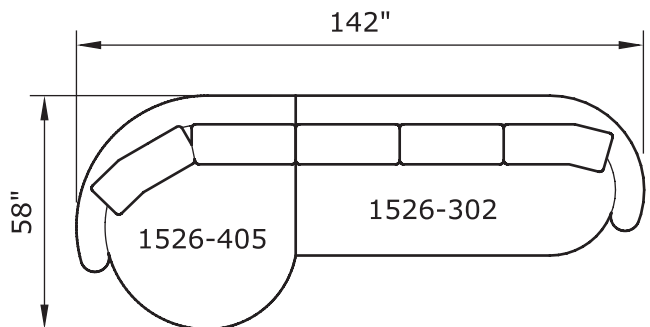

Playing Hooky

No. 1526-301 LAF SOFA

W 87 D 40 H 27 in.

Seat depth 22 in.

Seat height 18 in.

Arm height 27 in.

Arm width 8 in.

No. 1526-404 RIGHT CHAISE

W 55 D 59 H 27 in.

Seat depth 32 in.

Seat height 18 in.

Base available in any TC wood finish on maple. Must specify. Throw pillows optional. Must specify. Height to top of back cushion is 34 inches approximately.

**Playing Hooky
1526 - Series**

Scale 1/4" = 1'0"
All upholstery sizes are approximate

**Playing Hooky
1526 - Series**

Scale 1/4" = 1'0"
All upholstery sizes are approximate