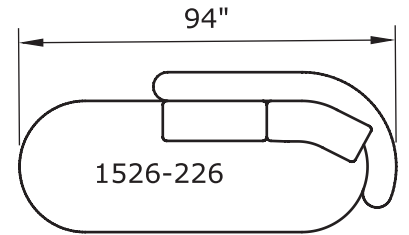

Playing Hooky

No. 1526-301 LAF SOFA

W 87 D 40 H 27 in.

Seat depth 22 in.

Seat height 18 in.

Arm height 27 in.

Arm width 8 in.

No. 1526-404 RIGHT CHAISE

W 55 D 59 H 27 in.

Seat depth 32 in.

Seat height 18 in.

Base available in any TC wood finish on maple. Must specify. Throw pillows optional. Must specify. Height to top of back cushion is 34 inches approximately.

**Playing Hooky
1526 - Series**

Scale 1/4" = 1'0"
All upholstery sizes are approximate

**Playing Hooky
1526 - Series**

Scale 1/4" = 1'0"
All upholstery sizes are approximate