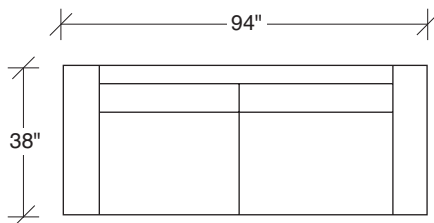

Coco

No. 1523-311-X LAF SOFA

W 87½ D 38 H 31 in.

Seat depth 24 in.

Seat height 17 in.

Arm height 26½ in.

Arm width 6 in.

Height to top of back cushions is 34 inches approximately. Legs available in polished stainless steel, brushed bronze, black powder coat. Must specify. Sandblast stainless steel finish shown. Must specify. Fabric shown 3-2255-10. Throw pillows optional. Must specify,

No. 1523-415-X RIGHT CHAISE

W 90 D 38 H 31 in.

Seat depth 24 in.

Seat height 17 in.

1523-303
SOFA

1523-313
SOFA

1523-312
RAF - SOFA

1523-401
LEFT CHAISE

1523-301
LAF SOFA

1523-000
OTTOMAN

Coco
1523 - Series

Scale 1/4" = 1'0"
All upholstery sizes are approximate