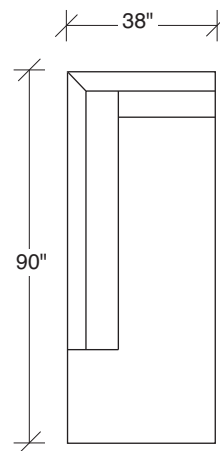

1523-414
LEFT CHAISE