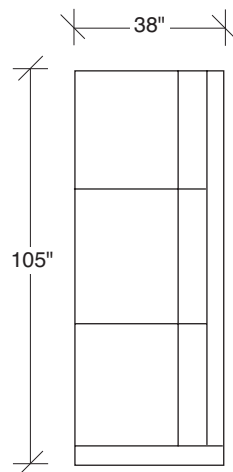

Coco

No. 1523-311-X LAF SOFA

W 87½ D 38 H 31 in.

Seat depth 24 in.

Seat height 17 in.

Arm height 26½ in.

Arm width 6 in.

Height to top of back cushions is 34 inches approximately. Legs available in polished stainless steel, brushed bronze, black powder coat. Must specify. Sandblast stainless steel finish shown. Must specify. Fabric shown 3-2255-10. Throw pillows optional. Must specify,

No. 1523-415-X RIGHT CHAISE

W 90 D 38 H 31 in.

Seat depth 24 in.

Seat height 17 in.

1523-303
SOFA

1523-313
SOFA

1523-312
RAF - SOFA

1523-401
LEFT CHAISE

1523-402
RIGHT CHAISE

1523-103
CHAIR

1523-414
LEFT CHAISE

1523-415
RIGHT CHAISE

1523-311
LAF - SOFA

1523-307
LAF - RIGHT HI CORNER

1523-306
RAF - LEFT HI CORNER

1523-302
RAF SOFA

1523-301
LAF SOFA

1523-000
OTTOMAN

Coco
1523 - Series

Scale 1/4" = 1'0"
All upholstery sizes are approximate