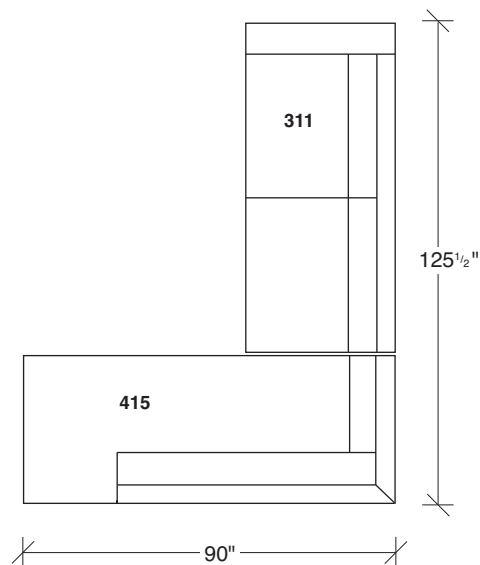

Coco

No. 1523-311-X LAF SOFA

W 87½ D 38 H 31 in.

Seat depth 24 in.

Seat height 17 in.

Arm height 26½ in.

Arm width 6 in.

Height to top of back cushions is 34 inches approximately. Legs available in polished stainless steel, brushed bronze, black powder coat. Must specify. Sandblast stainless steel finish shown. Must specify. Fabric shown 3-2255-10. Throw pillows optional. Must specify,

No. 1523-415-X RIGHT CHAISE

W 90 D 38 H 31 in.

Seat depth 24 in.

Seat height 17 in.

1523-303
SOFA

1523-313
SOFA

1523-312
RAF - SOFA

1523-401
LEFT CHAISE

1523-402
RIGHT CHAISE

1523-103
CHAIR

1523-414
LEFT CHAISE

1523-415
RIGHT CHAISE

1523-311
LAF - SOFA

1523-307
LAF - RIGHT HI CORNER

1523-306
RAF - LEFT HI CORNER

1523-302
RAF SOFA

1523-301
LAF SOFA

1523-000
OTTOMAN

Coco
1523 - Series

Scale 1/4" = 1'0"
All upholstery sizes are approximate