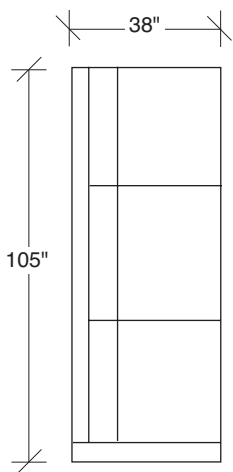

Coco

No. 1523-311-X LAF SOFA

W 87½ D 38 H 31 in.

Seat depth 24 in.

Seat height 17 in.

Arm height 26½ in.

Arm width 6 in.

Height to top of back cushions is 34 inches approximately. Legs available in polished stainless steel, brushed bronze, black powder coat. Must specify. Sandblast stainless steel finish shown. Must specify. Fabric shown 3-2255-10. Throw pillows optional. Must specify,

No. 1523-415-X RIGHT CHAISE

W 90 D 38 H 31 in.

Seat depth 24 in.

Seat height 17 in.

1523-303
SOFA

1523-313
SOFA

1523-312
RAF - SOFA

1523-401
LEFT CHAISE

1523-402
RIGHT CHAISE

1523-103
CHAIR

1523-414
LEFT CHAISE

1523-415
RIGHT CHAISE

1523-311
LAF - SOFA

1523-307
LAF - RIGHT HI CORNER

1523-306
RAF - LEFT HI CORNER

1523-302
RAF SOFA

1523-301
LAF SOFA

1523-000
OTTOMAN

Coco
1523 - Series

Scale 1/4" = 1'0"
All upholstery sizes are approximate