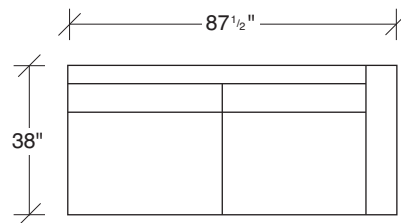

Coco

No. 1523-311-X LAF SOFA

W 87½ D 38 H 31 in.

Seat depth 24 in.

Seat height 17 in.

Arm height 26½ in.

Arm width 6 in.

Height to top of back cushions is 34 inches approximately. Legs available in polished stainless steel, brushed bronze, black powder coat. Must specify. Sandblast stainless steel finish shown. Must specify. Fabric shown 3-2255-10. Throw pillows optional. Must specify,

No. 1523-415-X RIGHT CHAISE

W 90 D 38 H 31 in.

Seat depth 24 in.

Seat height 17 in.

1523-303
SOFA

1523-313
SOFA

1523-312
RAF - SOFA

1523-401
LEFT CHAISE

1523-301
LAF SOFA

1523-000
OTTOMAN

Coco
1523 - Series

Scale 1/4" = 1'0"
All upholstery sizes are approximate