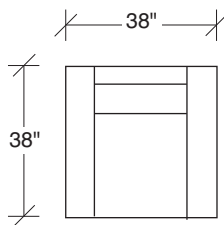

1523-313
SOFA

1523-103
CHAIR