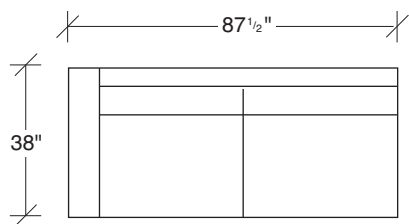

Coco

No. 1523-311-X LAF SOFA

W 87½ D 38 H 31 in.

Seat depth 24 in.

Seat height 17 in.

Arm height 26½ in.

Arm width 6 in.

Height to top of back cushions is 34 inches approximately. Legs available in polished stainless steel, brushed bronze, black powder coat. Must specify. Sandblast stainless steel finish shown. Must specify. Fabric shown 3-2255-10. Throw pillows optional. Must specify,

No. 1523-415-X RIGHT CHAISE

W 90 D 38 H 31 in.

Seat depth 24 in.

Seat height 17 in.

1523-303
SOFA

1523-313
SOFA

1523-312
RAF - SOFA

1523-401
LEFT CHAISE

1523-402
RIGHT CHAISE

1523-103
CHAIR

1523-414
LEFT CHAISE

1523-415
RIGHT CHAISE

1523-311
LAF - SOFA

1523-307
LAF - RIGHT HI CORNER

1523-306
RAF - LEFT HI CORNER

1523-302
RAF SOFA

1523-301
LAF SOFA

1523-000
OTTOMAN

Coco
1523 - Series

Scale 1/4" = 1'0"
All upholstery sizes are approximate