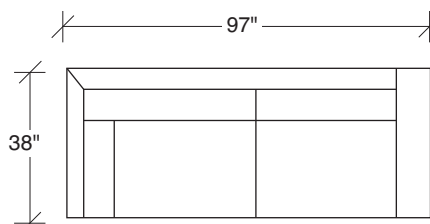

Coco

No. 1523-311-X LAF SOFA

W 87½ D 38 H 31 in.

Seat depth 24 in.

Seat height 17 in.

Arm height 26½ in.

Arm width 6 in.

Height to top of back cushions is 34 inches approximately. Legs available in polished stainless steel, brushed bronze, black powder coat. Must specify. Sandblast stainless steel finish shown. Must specify. Fabric shown 3-2255-10. Throw pillows optional. Must specify,

No. 1523-415-X RIGHT CHAISE

W 90 D 38 H 31 in.

Seat depth 24 in.

Seat height 17 in.

1523-303
SOFA

1523-313
SOFA

1523-312
RAF - SOFA

1523-401
LEFT CHAISE

1523-402
RIGHT CHAISE

1523-103
CHAIR

1523-414
LEFT CHAISE

1523-415
RIGHT CHAISE

1523-311
LAF - SOFA

1523-307
LAF - RIGHT HI CORNER

1523-306
RAF - LEFT HI CORNER

1523-302
RAF SOFA

1523-301
LAF SOFA

1523-000
OTTOMAN

Coco
1523 - Series

Scale 1/4" = 1'0"
All upholstery sizes are approximate