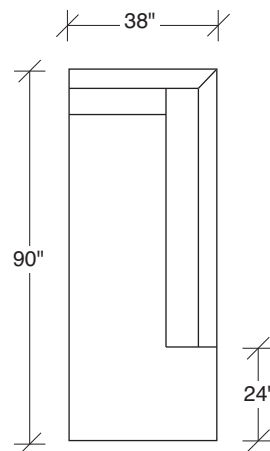

1523-312
RAF - SOFA

1523-415
RIGHT CHAISE