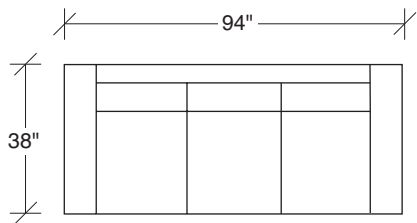

Coco

No. 1523-311-X LAF SOFA

W 87½ D 38 H 31 in.

Seat depth 24 in.

Seat height 17 in.

Arm height 26½ in.

Arm width 6 in.

Height to top of back cushions is 34 inches approximately. Legs available in polished stainless steel, brushed bronze, black powder coat. Must specify. Sandblast stainless steel finish shown. Must specify. Fabric shown 3-2255-10. Throw pillows optional. Must specify,

No. 1523-415-X RIGHT CHAISE

W 90 D 38 H 31 in.

Seat depth 24 in.

Seat height 17 in.

1523-303
SOFA

1523-313
SOFA

1523-312
RAF - SOFA

1523-401
LEFT CHAISE

1523-301
LAF SOFA

1523-000
OTTOMAN

Coco
1523 - Series

Scale 1/4" = 1'0"
All upholstery sizes are approximate