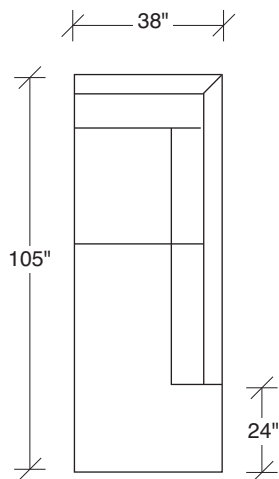

Coco

No. 1523-311-X LAF SOFA

W 87½ D 38 H 31 in.

Seat depth 24 in.

Seat height 17 in.

Arm height 26½ in.

Arm width 6 in.

Height to top of back cushions is 34 inches approximately. Legs available in polished stainless steel, brushed bronze, black powder coat. Must specify. Sandblast stainless steel finish shown. Must specify. Fabric shown 3-2255-10. Throw pillows optional. Must specify,

No. 1523-415-X RIGHT CHAISE

W 90 D 38 H 31 in.

Seat depth 24 in.

Seat height 17 in.

1523-303
SOFA

1523-313
SOFA

1523-312
RAF - SOFA

1523-401
LEFT CHAISE

1523-301
LAF SOFA

1523-000
OTTOMAN

Coco
1523 - Series

Scale 1/4" = 1'0"
All upholstery sizes are approximate