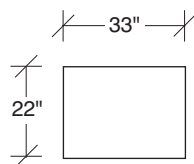

Coco

No. 1523-311-X LAF SOFA

W 87½ D 38 H 31 in.

Seat depth 24 in.

Seat height 17 in.

Arm height 26½ in.

Arm width 6 in.

Height to top of back cushions is 34 inches approximately. Legs available in polished stainless steel, brushed bronze, black powder coat. Must specify. Sandblast stainless steel finish shown. Must specify. Fabric shown 3-2255-10. Throw pillows optional. Must specify,

No. 1523-415-X RIGHT CHAISE

W 90 D 38 H 31 in.

Seat depth 24 in.

Seat height 17 in.

1523-303
SOFA

1523-313
SOFA

1523-312
RAF - SOFA

1523-401
LEFT CHAISE

1523-402
RIGHT CHAISE

1523-103
CHAIR

1523-414
LEFT CHAISE

1523-415
RIGHT CHAISE

1523-311
LAF - SOFA

1523-307
LAF - RIGHT HI CORNER

1523-306
RAF - LEFT HI CORNER

1523-302
RAF SOFA

1523-301
LAF SOFA

1523-000
OTTOMAN

Coco
1523 - Series

Scale 1/4" = 1'0"
All upholstery sizes are approximate