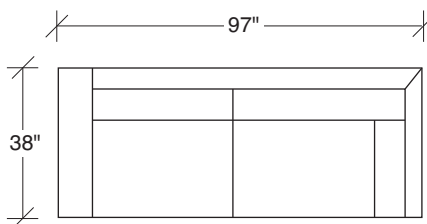

Coco

No. 1523-311-X LAF SOFA

W 87½ D 38 H 31 in.

Seat depth 24 in.

Seat height 17 in.

Arm height 26½ in.

Arm width 6 in.

Height to top of back cushions is 34 inches approximately. Legs available in polished stainless steel, brushed bronze, black powder coat. Must specify. Sandblast stainless steel finish shown. Must specify. Fabric shown 3-2255-10. Throw pillows optional. Must specify,

No. 1523-415-X RIGHT CHAISE

W 90 D 38 H 31 in.

Seat depth 24 in.

Seat height 17 in.

1523-303
SOFA

1523-313
SOFA

1523-312
RAF - SOFA

1523-401
LEFT CHAISE

1523-402
RIGHT CHAISE

1523-103
CHAIR

1523-414
LEFT CHAISE

1523-415
RIGHT CHAISE

1523-311
LAF - SOFA

1523-307
LAF - RIGHT HI CORNER

1523-306
RAF - LEFT HI CORNER

1523-302
RAF SOFA

1523-301
LAF SOFA

1523-000
OTTOMAN

Coco
1523 - Series

Scale 1/4" = 1'0"
All upholstery sizes are approximate