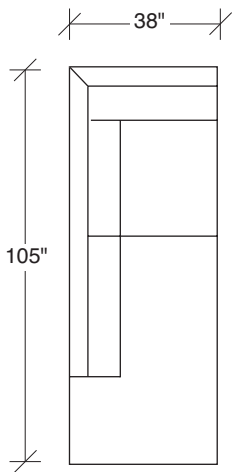

Coco

No. 1523-311-X LAF SOFA

W 87½ D 38 H 31 in.

Seat depth 24 in.

Seat height 17 in.

Arm height 26½ in.

Arm width 6 in.

Height to top of back cushions is 34 inches approximately. Legs available in polished stainless steel, brushed bronze, black powder coat. Must specify. Sandblast stainless steel finish shown. Must specify. Fabric shown 3-2255-10. Throw pillows optional. Must specify,

No. 1523-415-X RIGHT CHAISE

W 90 D 38 H 31 in.

Seat depth 24 in.

Seat height 17 in.

1523-303
SOFA

1523-313
SOFA

1523-312
RAF - SOFA

1523-401
LEFT CHAISE

1523-402
RIGHT CHAISE

1523-103
CHAIR

1523-414
LEFT CHAISE

1523-415
RIGHT CHAISE

1523-311
LAF - SOFA

1523-307
LAF - RIGHT HI CORNER

1523-306
RAF - LEFT HI CORNER

1523-302
RAF SOFA

1523-301
LAF SOFA

1523-000
OTTOMAN

Coco
1523 - Series

Scale 1/4" = 1'0"
All upholstery sizes are approximate