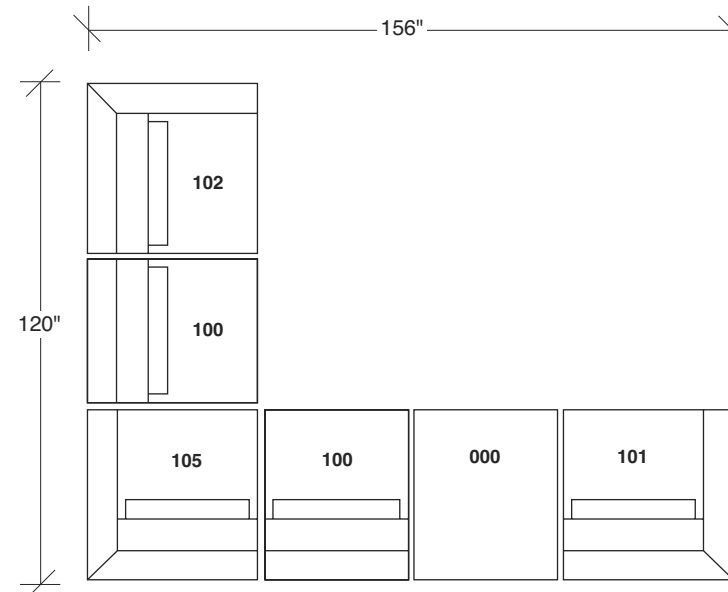

No. 1431-08 LARGE ROUND TABLE TRAY

Dia. 26 H 1¼ in.
 Shown in graphite
 wood finish.

Straight Up

No. 1442-101 LAF CHAIR

W 42 D 42 H 27 in.
 Seat depth 22 in.
 Seat height 18 in.
 Arm height 27 in.
 Arm width 7 in.

No. 1442-000 OTTOMAN

W 36 D 42 H 18 in.

No. 1442-100 ARMLESS CHAIR

W 36 D 42 H 27 in.
 Seat depth 22 in.
 Seat height 18 in.

Height to top of back cushion 34 inches approximately.
 Throw pillows optional. Must specify.

No. 1442-102 RAF CHAIR

W 42 D 42 H 27 in.
 Seat depth 22 in.
 Seat height 18 in.
 Arm height 27 in.
 Arm width 7 in.

No. 1431-08 LARGE ROUND TABLE TRAY

Dia. 26 H 1¼ in.
 Shown in storm wood finish.

**Straight Up
1442 - Series**

Scale 1/4" = 1'0"
All upholstery sizes are approximate