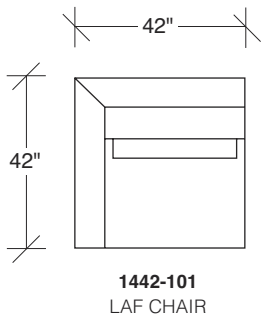

No. 1431-08 LARGE ROUND TABLE TRAY

Dia. 26 H 1¼ in.
 Shown in graphite
 wood finish.

Straight Up

No. 1442-101 LAF CHAIR

W 42 D 42 H 27 in.
 Seat depth 22 in.
 Seat height 18 in.
 Arm height 27 in.
 Arm width 7 in.

No. 1442-000 OTTOMAN

W 36 D 42 H 18 in.

No. 1442-100 ARMLESS CHAIR

W 36 D 42 H 27 in.
 Seat depth 22 in.
 Seat height 18 in.

Height to top of back cushion 34 inches approximately.
 Throw pillows optional. Must specify.

No. 1442-102 RAF CHAIR

W 42 D 42 H 27 in.
 Seat depth 22 in.
 Seat height 18 in.
 Arm height 27 in.
 Arm width 7 in.

No. 1431-08 LARGE ROUND TABLE TRAY

Dia. 26 H 1¼ in.
 Shown in storm wood finish.

**Straight Up
1442 - Series**

Scale 1/4" = 1'0"
All upholstery sizes are approximate