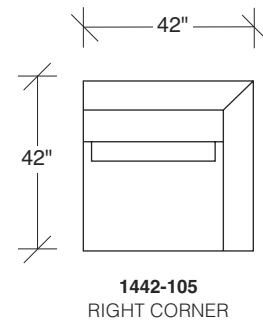

No. 1431-08 LARGE ROUND TABLE TRAY

Dia. 26 H 1¼ in.
 Shown in graphite
 wood finish.

Straight Up

No. 1442-101 LAF CHAIR

W 42 D 42 H 27 in.
 Seat depth 22 in.
 Seat height 18 in.
 Arm height 27 in.
 Arm width 7 in.

No. 1442-000 OTTOMAN

W 36 D 42 H 18 in.

No. 1442-100 ARMLESS CHAIR

W 36 D 42 H 27 in.
 Seat depth 22 in.
 Seat height 18 in.

Height to top of back cushion 34 inches approximately.
 Throw pillows optional. Must specify.

No. 1442-102 RAF CHAIR

W 42 D 42 H 27 in.
 Seat depth 22 in.
 Seat height 18 in.
 Arm height 27 in.
 Arm width 7 in.

No. 1431-08 LARGE ROUND TABLE TRAY

Dia. 26 H 1¼ in.
 Shown in storm wood finish.

**Straight Up
1442 - Series**

Scale 1/4" = 1'0"
All upholstery sizes are approximate