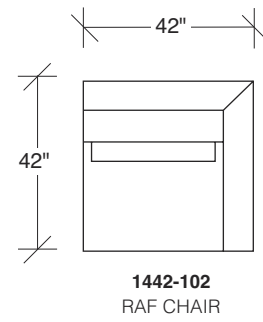

No. 1431-08 LARGE ROUND TABLE TRAY

Dia. 26 H 1¼ in.
 Shown in graphite
 wood finish.

Straight Up

No. 1442-101 LAF CHAIR

W 42 D 42 H 27 in.
 Seat depth 22 in.
 Seat height 18 in.
 Arm height 27 in.
 Arm width 7 in.

No. 1442-000 OTTOMAN

W 36 D 42 H 18 in.

No. 1442-100 ARMLESS CHAIR

W 36 D 42 H 27 in.
 Seat depth 22 in.
 Seat height 18 in.

Height to top of back cushion 34 inches approximately.
 Throw pillows optional. Must specify.

No. 1442-102 RAF CHAIR

W 42 D 42 H 27 in.
 Seat depth 22 in.
 Seat height 18 in.
 Arm height 27 in.
 Arm width 7 in.

No. 1431-08 LARGE ROUND TABLE TRAY

Dia. 26 H 1¼ in.
 Shown in storm wood finish.

**Straight Up
1442 - Series**

Scale 1/4" = 1'0"
All upholstery sizes are approximate