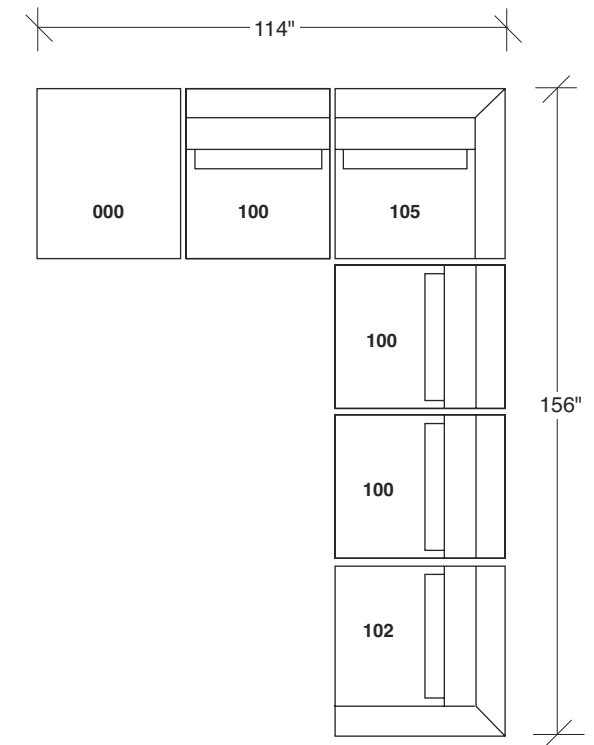

No. 1431-08 LARGE ROUND TABLE TRAY

Dia. 26 H 1¼ in.
 Shown in graphite
 wood finish.

Straight Up

No. 1442-101 LAF CHAIR

W 42 D 42 H 27 in.
 Seat depth 22 in.
 Seat height 18 in.
 Arm height 27 in.
 Arm width 7 in.

No. 1442-000 OTTOMAN

W 36 D 42 H 18 in.

No. 1442-100 ARMLESS CHAIR

W 36 D 42 H 27 in.
 Seat depth 22 in.
 Seat height 18 in.

Height to top of back cushion 34 inches approximately.
 Throw pillows optional. Must specify.

No. 1442-102 RAF CHAIR

W 42 D 42 H 27 in.
 Seat depth 22 in.
 Seat height 18 in.
 Arm height 27 in.
 Arm width 7 in.

No. 1431-08 LARGE ROUND TABLE TRAY

Dia. 26 H 1¼ in.
 Shown in storm wood finish.

**Straight Up
1442 - Series**

Scale 1/4" = 1'0"
All upholstery sizes are approximate