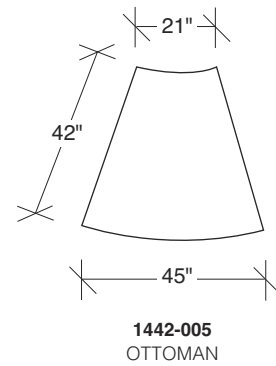

No. 1431-08 LARGE ROUND TABLE TRAY

Dia. 26 H 1¼ in.
 Shown in graphite
 wood finish.

Straight Up

No. 1442-101 LAF CHAIR

W 42 D 42 H 27 in.
 Seat depth 22 in.
 Seat height 18 in.
 Arm height 27 in.
 Arm width 7 in.

No. 1442-000 OTTOMAN

W 36 D 42 H 18 in.

No. 1442-100 ARMLESS CHAIR

W 36 D 42 H 27 in.
 Seat depth 22 in.
 Seat height 18 in.

Height to top of back cushion 34 inches approximately.
 Throw pillows optional. Must specify.

No. 1442-102 RAF CHAIR

W 42 D 42 H 27 in.
 Seat depth 22 in.
 Seat height 18 in.
 Arm height 27 in.
 Arm width 7 in.

No. 1431-08 LARGE ROUND TABLE TRAY

Dia. 26 H 1¼ in.
 Shown in storm wood finish.

**Straight Up
1442 - Series**

Scale 1/4" = 1'0"
All upholstery sizes are approximate