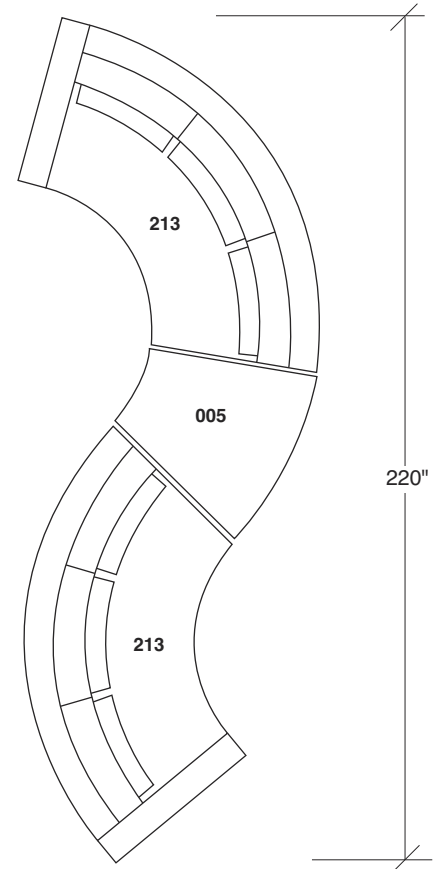

No. 1431-08 LARGE ROUND TABLE TRAY

Dia. 26 H 1¼ in.
 Shown in graphite
 wood finish.

Straight Up

No. 1442-101 LAF CHAIR

W 42 D 42 H 27 in.
 Seat depth 22 in.
 Seat height 18 in.
 Arm height 27 in.
 Arm width 7 in.

No. 1442-000 OTTOMAN

W 36 D 42 H 18 in.

No. 1442-100 ARMLESS CHAIR

W 36 D 42 H 27 in.
 Seat depth 22 in.
 Seat height 18 in.

Height to top of back cushion 34 inches approximately.
 Throw pillows optional. Must specify.

No. 1442-102 RAF CHAIR

W 42 D 42 H 27 in.
 Seat depth 22 in.
 Seat height 18 in.
 Arm height 27 in.
 Arm width 7 in.

No. 1431-08 LARGE ROUND TABLE TRAY

Dia. 26 H 1¼ in.
 Shown in storm wood finish.

**Straight Up
1442 - Series**

Scale 1/4" = 1'0"
All upholstery sizes are approximate