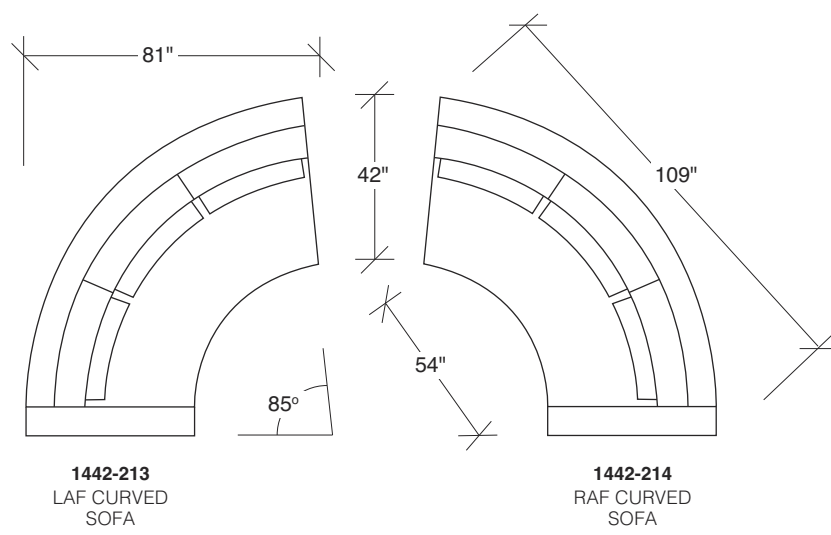

No. 1431-08 LARGE ROUND TABLE TRAY

Dia. 26 H 1¼ in.
 Shown in graphite
 wood finish.

Straight Up

No. 1442-101 LAF CHAIR

W 42 D 42 H 27 in.
 Seat depth 22 in.
 Seat height 18 in.
 Arm height 27 in.
 Arm width 7 in.

No. 1442-000 OTTOMAN

W 36 D 42 H 18 in.

No. 1442-100 ARMLESS CHAIR

W 36 D 42 H 27 in.
 Seat depth 22 in.
 Seat height 18 in.

Height to top of back cushion 34 inches approximately.
 Throw pillows optional. Must specify.

No. 1442-102 RAF CHAIR

W 42 D 42 H 27 in.
 Seat depth 22 in.
 Seat height 18 in.
 Arm height 27 in.
 Arm width 7 in.

No. 1431-08 LARGE ROUND TABLE TRAY

Dia. 26 H 1¼ in.
 Shown in storm wood finish.

**Straight Up
1442 - Series**

Scale 1/4" = 1'0"
All upholstery sizes are approximate