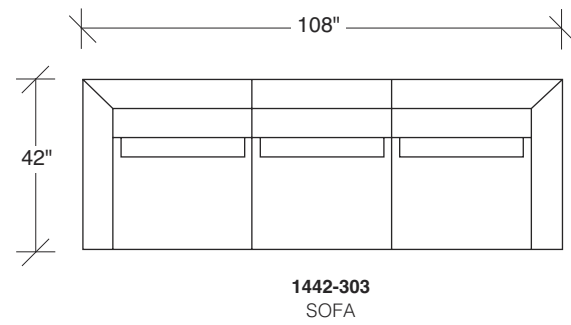

No. 1431-08 LARGE ROUND TABLE TRAY

Dia. 26 H 1¼ in.
 Shown in graphite
 wood finish.

Straight Up

No. 1442-101 LAF CHAIR

W 42 D 42 H 27 in.
 Seat depth 22 in.
 Seat height 18 in.
 Arm height 27 in.
 Arm width 7 in.

No. 1442-000 OTTOMAN

W 36 D 42 H 18 in.

No. 1442-100 ARMLESS CHAIR

W 36 D 42 H 27 in.
 Seat depth 22 in.
 Seat height 18 in.

Height to top of back cushion 34 inches approximately.
 Throw pillows optional. Must specify.

No. 1442-102 RAF CHAIR

W 42 D 42 H 27 in.
 Seat depth 22 in.
 Seat height 18 in.
 Arm height 27 in.
 Arm width 7 in.

No. 1431-08 LARGE ROUND TABLE TRAY

Dia. 26 H 1¼ in.
 Shown in storm wood finish.

**Straight Up
1442 - Series**

Scale 1/4" = 1'0"
All upholstery sizes are approximate