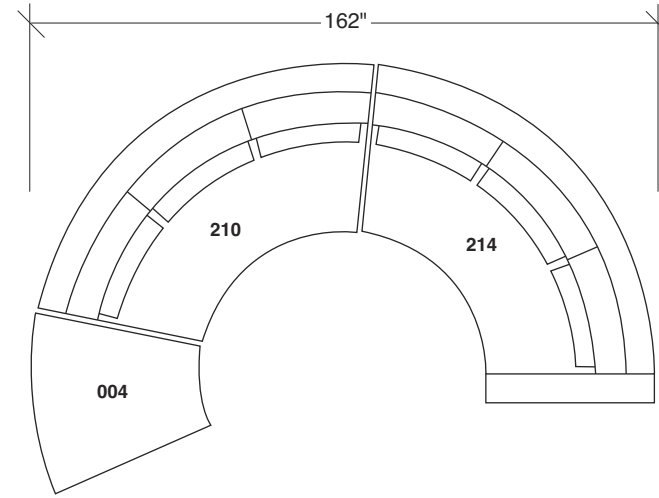

No. 1431-08 LARGE ROUND TABLE TRAY

Dia. 26 H 1¼ in.
 Shown in graphite
 wood finish.

Straight Up

No. 1442-101 LAF CHAIR

W 42 D 42 H 27 in.
 Seat depth 22 in.
 Seat height 18 in.
 Arm height 27 in.
 Arm width 7 in.

No. 1442-000 OTTOMAN

W 36 D 42 H 18 in.

No. 1442-100 ARMLESS CHAIR

W 36 D 42 H 27 in.
 Seat depth 22 in.
 Seat height 18 in.

Height to top of back cushion 34 inches approximately.
 Throw pillows optional. Must specify.

No. 1442-102 RAF CHAIR

W 42 D 42 H 27 in.
 Seat depth 22 in.
 Seat height 18 in.
 Arm height 27 in.
 Arm width 7 in.

No. 1431-08 LARGE ROUND TABLE TRAY

Dia. 26 H 1¼ in.
 Shown in storm wood finish.

**Straight Up
1442 - Series**

Scale 1/4" = 1'0"
All upholstery sizes are approximate