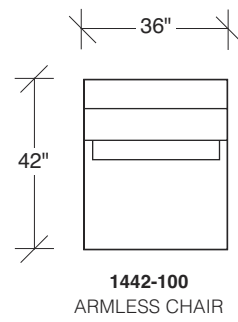

No. 1431-08 LARGE ROUND TABLE TRAY

Dia. 26 H 1¼ in.
 Shown in graphite
 wood finish.

Straight Up

No. 1442-101 LAF CHAIR

W 42 D 42 H 27 in.
 Seat depth 22 in.
 Seat height 18 in.
 Arm height 27 in.
 Arm width 7 in.

No. 1442-000 OTTOMAN

W 36 D 42 H 18 in.

No. 1442-100 ARMLESS CHAIR

W 36 D 42 H 27 in.
 Seat depth 22 in.
 Seat height 18 in.

Height to top of back cushion 34 inches approximately.
 Throw pillows optional. Must specify.

No. 1442-102 RAF CHAIR

W 42 D 42 H 27 in.
 Seat depth 22 in.
 Seat height 18 in.
 Arm height 27 in.
 Arm width 7 in.

No. 1431-08 LARGE ROUND TABLE TRAY

Dia. 26 H 1¼ in.
 Shown in storm wood finish.

**Straight Up
1442 - Series**

Scale 1/4" = 1'0"
All upholstery sizes are approximate