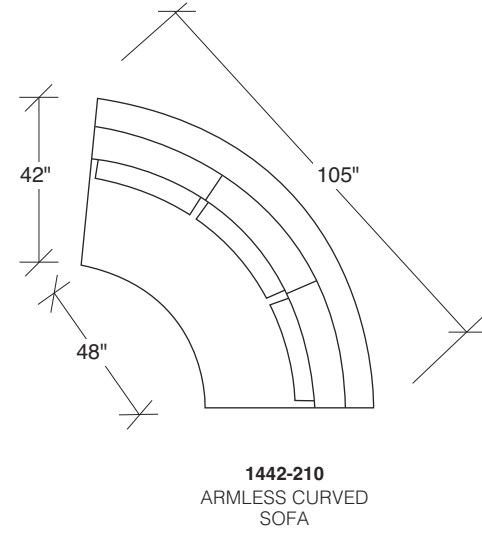

No. 1431-08 LARGE ROUND TABLE TRAY

Dia. 26 H 1¼ in.
 Shown in graphite
 wood finish.

Straight Up

No. 1442-101 LAF CHAIR

W 42 D 42 H 27 in.
 Seat depth 22 in.
 Seat height 18 in.
 Arm height 27 in.
 Arm width 7 in.

No. 1442-000 OTTOMAN

W 36 D 42 H 18 in.

No. 1442-100 ARMLESS CHAIR

W 36 D 42 H 27 in.
 Seat depth 22 in.
 Seat height 18 in.

Height to top of back cushion 34 inches approximately.
 Throw pillows optional. Must specify.

No. 1442-102 RAF CHAIR

W 42 D 42 H 27 in.
 Seat depth 22 in.
 Seat height 18 in.
 Arm height 27 in.
 Arm width 7 in.

No. 1431-08 LARGE ROUND TABLE TRAY

Dia. 26 H 1¼ in.
 Shown in storm wood finish.

**Straight Up
1442 - Series**

Scale 1/4" = 1'0"
All upholstery sizes are approximate