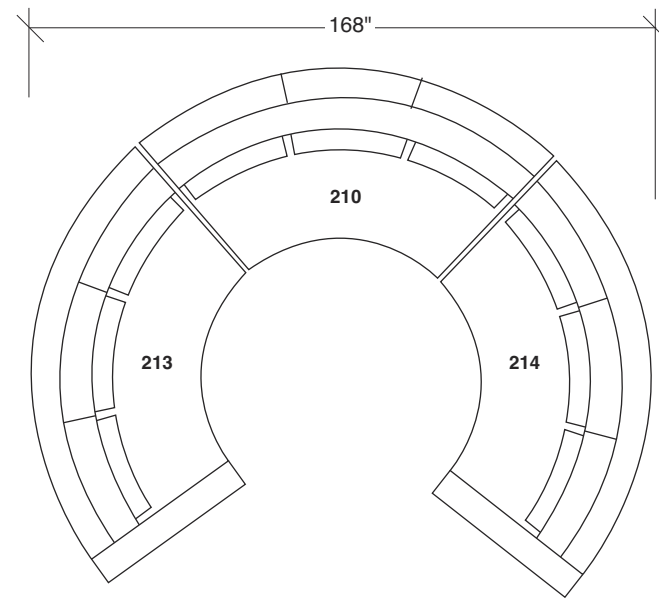

No. 1431-08 LARGE ROUND TABLE TRAY

Dia. 26 H 1¼ in.
 Shown in graphite
 wood finish.

Straight Up

No. 1442-101 LAF CHAIR

W 42 D 42 H 27 in.
 Seat depth 22 in.
 Seat height 18 in.
 Arm height 27 in.
 Arm width 7 in.

No. 1442-000 OTTOMAN

W 36 D 42 H 18 in.

No. 1442-100 ARMLESS CHAIR

W 36 D 42 H 27 in.
 Seat depth 22 in.
 Seat height 18 in.

Height to top of back cushion 34 inches approximately.
 Throw pillows optional. Must specify.

No. 1442-102 RAF CHAIR

W 42 D 42 H 27 in.
 Seat depth 22 in.
 Seat height 18 in.
 Arm height 27 in.
 Arm width 7 in.

No. 1431-08 LARGE ROUND TABLE TRAY

Dia. 26 H 1¼ in.
 Shown in storm wood finish.

**Straight Up
1442 - Series**

Scale 1/4" = 1'0"
All upholstery sizes are approximate