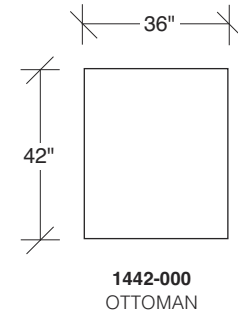

No. 1431-08 LARGE ROUND TABLE TRAY

Dia. 26 H 1¼ in.
 Shown in graphite
 wood finish.

Straight Up

No. 1442-101 LAF CHAIR

W 42 D 42 H 27 in.
 Seat depth 22 in.
 Seat height 18 in.
 Arm height 27 in.
 Arm width 7 in.

No. 1442-000 OTTOMAN

W 36 D 42 H 18 in.

No. 1442-100 ARMLESS CHAIR

W 36 D 42 H 27 in.
 Seat depth 22 in.
 Seat height 18 in.

Height to top of back cushion 34 inches approximately.
 Throw pillows optional. Must specify.

No. 1442-102 RAF CHAIR

W 42 D 42 H 27 in.
 Seat depth 22 in.
 Seat height 18 in.
 Arm height 27 in.
 Arm width 7 in.

No. 1431-08 LARGE ROUND TABLE TRAY

Dia. 26 H 1¼ in.
 Shown in storm wood finish.

**Straight Up
1442 - Series**

Scale 1/4" = 1'0"
All upholstery sizes are approximate