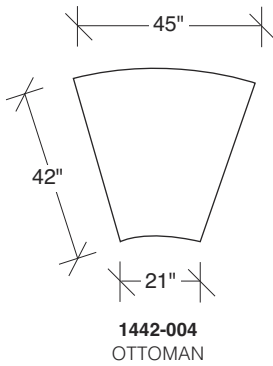

No. 1431-08 LARGE ROUND TABLE TRAY

Dia. 26 H 1¼ in.
 Shown in graphite
 wood finish.

Straight Up

No. 1442-101 LAF CHAIR

W 42 D 42 H 27 in.
 Seat depth 22 in.
 Seat height 18 in.
 Arm height 27 in.
 Arm width 7 in.

No. 1442-000 OTTOMAN

W 36 D 42 H 18 in.

No. 1442-100 ARMLESS CHAIR

W 36 D 42 H 27 in.
 Seat depth 22 in.
 Seat height 18 in.

Height to top of back cushion 34 inches approximately.
 Throw pillows optional. Must specify.

No. 1442-102 RAF CHAIR

W 42 D 42 H 27 in.
 Seat depth 22 in.
 Seat height 18 in.
 Arm height 27 in.
 Arm width 7 in.

No. 1431-08 LARGE ROUND TABLE TRAY

Dia. 26 H 1¼ in.
 Shown in storm wood finish.

**Straight Up
1442 - Series**

Scale 1/4" = 1'0"
All upholstery sizes are approximate