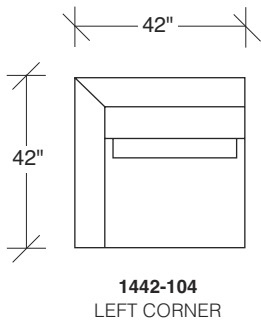

No. 1431-08 LARGE ROUND TABLE TRAY

Dia. 26 H 1¼ in.
 Shown in graphite
 wood finish.

Straight Up

No. 1442-101 LAF CHAIR

W 42 D 42 H 27 in.
 Seat depth 22 in.
 Seat height 18 in.
 Arm height 27 in.
 Arm width 7 in.

No. 1442-000 OTTOMAN

W 36 D 42 H 18 in.

No. 1442-100 ARMLESS CHAIR

W 36 D 42 H 27 in.
 Seat depth 22 in.
 Seat height 18 in.

Height to top of back cushion 34 inches approximately.
 Throw pillows optional. Must specify.

No. 1442-102 RAF CHAIR

W 42 D 42 H 27 in.
 Seat depth 22 in.
 Seat height 18 in.
 Arm height 27 in.
 Arm width 7 in.

No. 1431-08 LARGE ROUND TABLE TRAY

Dia. 26 H 1¼ in.
 Shown in storm wood finish.

**Straight Up
1442 - Series**

Scale 1/4" = 1'0"
All upholstery sizes are approximate