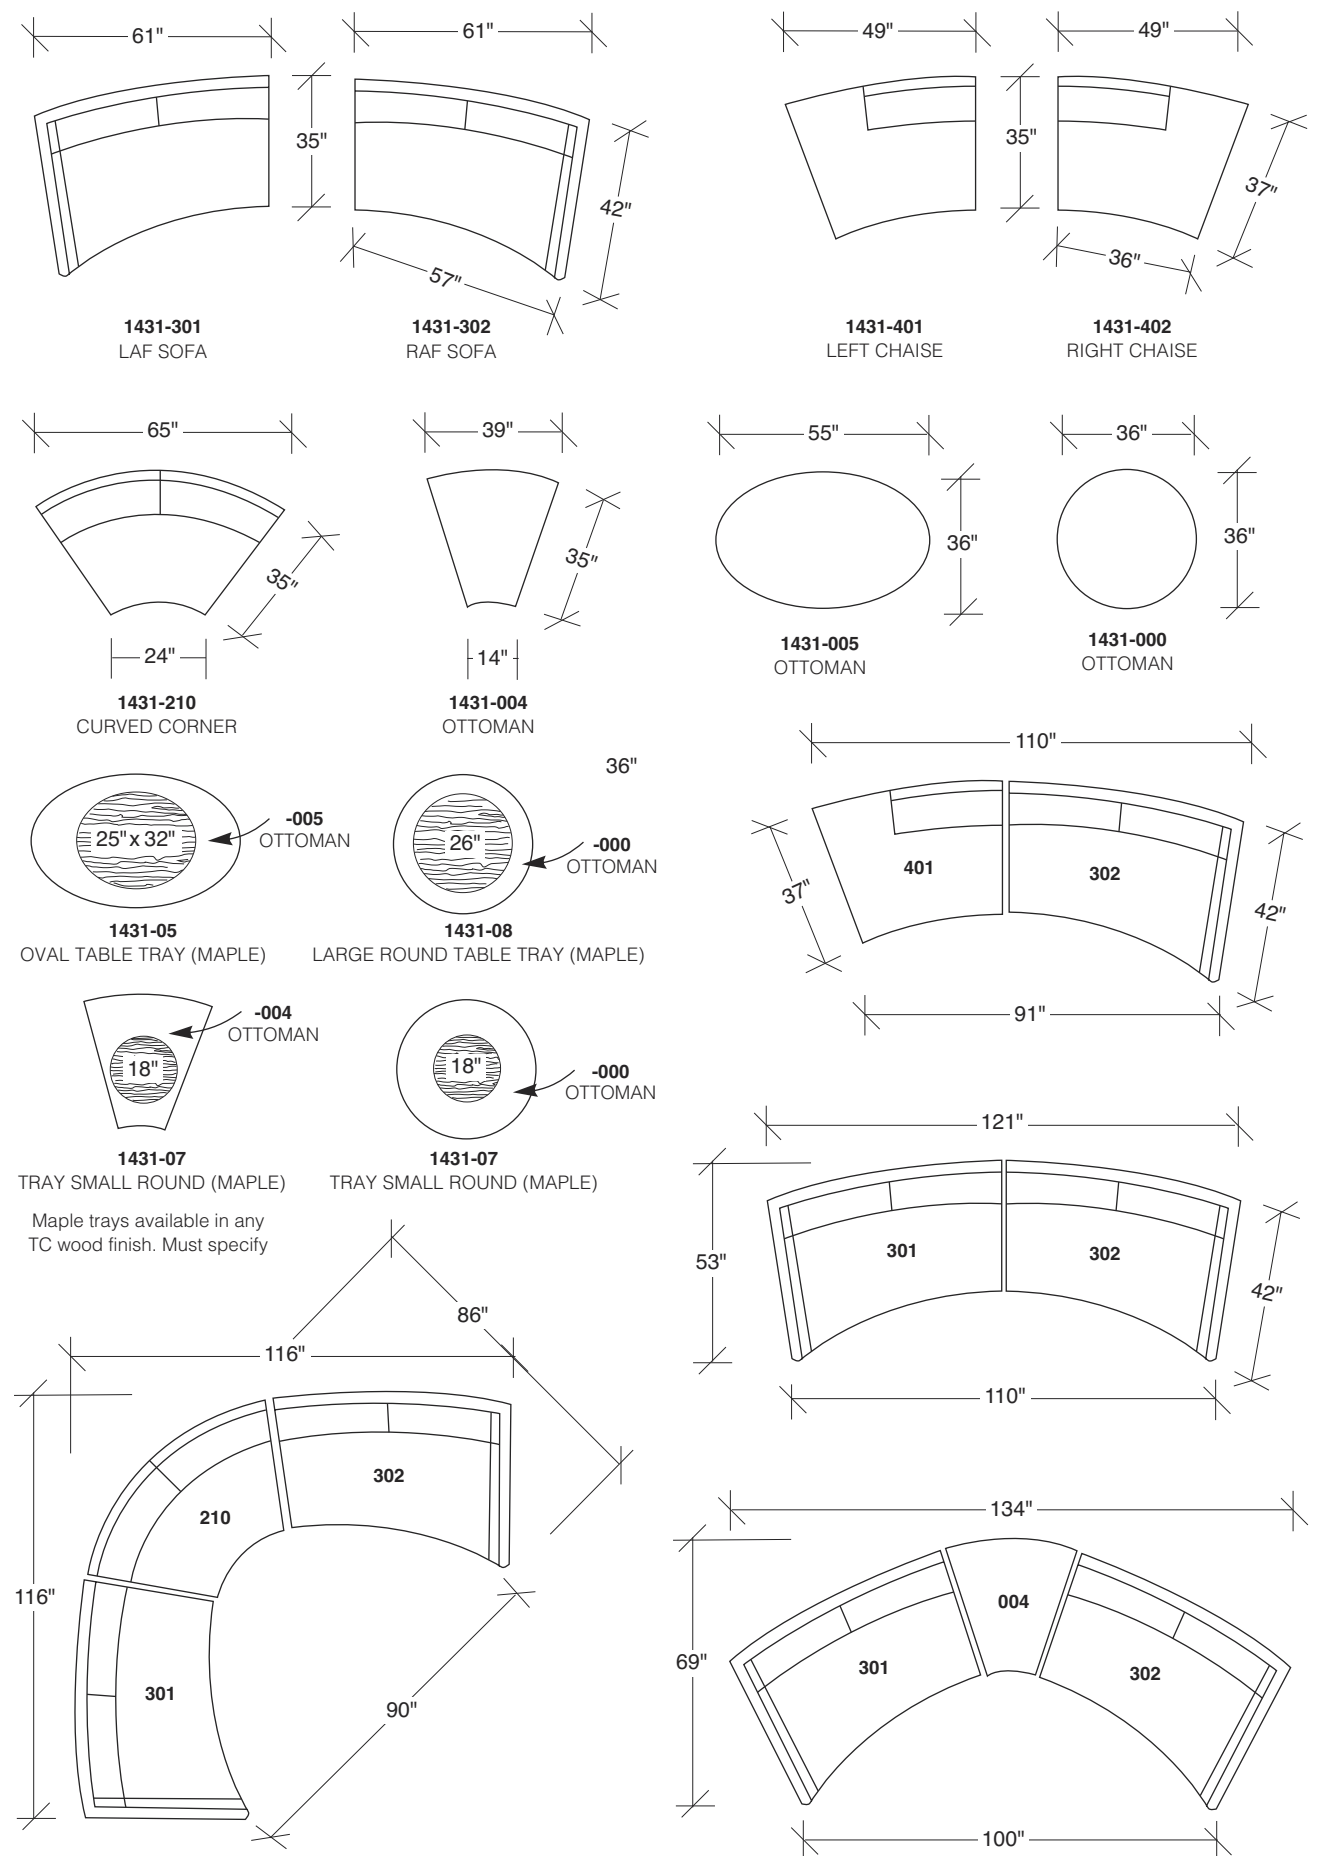

Slice

No. 1431-301 LAF SOFA

W 61" D 35-42" H 27 in.
 Seat depth 23-32 in.
 Seat height 17 in.
 Arm height 27 in.
 Arm width 3 in.

Height to top of back cushion is 35 inches approximately. Sofas standard with two 18 x 18 x 2½ inch box border pillows. Legs available in polished stainless steel or dark bronze finish. Must specify.

No. 1431-210 CURVED CORNER

W 24-65" D 35" H 27 in.
 Seat depth 23 in.
 Seat height 17 in.

No. 1431-302 RAF SOFA

W 61" D 35-42" H 27 in.
 Seat depth 23-32 in.
 Seat height 17 in.
 Arm height 27 in.
 Arm width 3 in.

No. 1431-302 RAF SOFA
 W 61 D 35-42 H 27 in.
 Seat depth 23-32 in.
 Seat height 17 in.
 Arm height 27 in.
 Arm width 3 in.

Height to top of back cushion is 35 inches approximately. Sofas standard with two 18 x18 x 2½ inch box border pillows. Legs available in polished stainless steel or dark bronze finish. Must specify.

No. 1431-210 CURVED CORNER
 W 24-65 D 35 H 27 in.
 Seat depth 23 in.
 Seat height 17 in.

No. 1431-402 RIGHT CHAISE
 W 36-49 D 35-37 H 27 in.
 Seat depth 23 in.
 Seat height 17 in.

Height to top of back cushion is 35 inches approximately. Sofa standard with two 18 x18 x 2½ inch box border pillows. Legs available in polished stainless steel or dark bronze finish. Must specify.