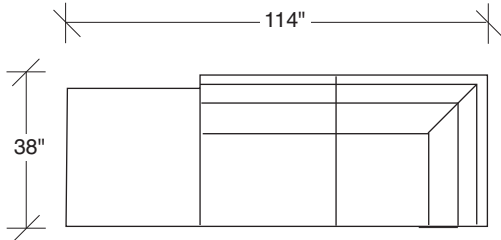

1420-401
LEFT CHAISE