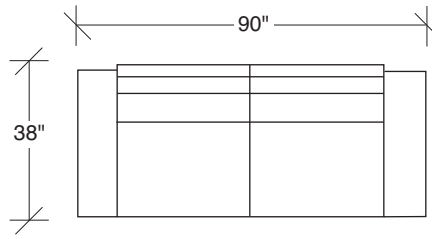

### **No. 1420-327 LAF SOFA / ATTACHED RIGHT OTTOMAN**

W 116 D 38 H 29 in.

Seat depth 23 in.

Seat height 19 in.

Arm height 23 in.

Arm width 10 in.

Height to top of back cushion 34 in.  
approximately. Shown with polished stainless  
steel legs. Also available in dark bronze finish  
legs. Must specify. Throw pillows optional.  
Must specify.

### **No. 1420-312 RAF SOFA**

W 80 D 38 H 29 in.

Seat depth 23 in.

Seat height 19 in.

Arm height 23 in.

Arm width 10 in.

**1420-402**  
RIGHT CHAISE

**1420-313**  
SOFA

**Hangover  
1420 - Series**

Scale 1/4" = 1'0"  
All upholstery sizes are approximate