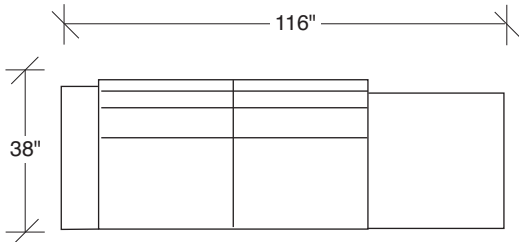

### **No. 1420-327 LAF SOFA / ATTACHED RIGHT OTTOMAN**

W 116 D 38 H 29 in.

Seat depth 23 in.

Seat height 19 in.

Arm height 23 in.

Arm width 10 in.

Height to top of back cushion 34 in.  
approximately. Shown with polished stainless  
steel legs. Also available in dark bronze finish  
legs. Must specify. Throw pillows optional.  
Must specify.

### **No. 1420-312 RAF SOFA**

W 80 D 38 H 29 in.

Seat depth 23 in.

Seat height 19 in.

Arm height 23 in.

Arm width 10 in.

**1420-402**  
RIGHT CHAISE

**1420-313**  
SOFA

**1420-000**  
OTTOMAN W/ BASE

**1420-401**  
LEFT CHAISE

**1420-312**  
RAF SOFA

**1420-227**  
LAF W/ ATTACHED HI-CORNER

**1420-327**  
LAF W/ ATTACHED OTTOMAN

**1420-311**  
LAF SOFA

**1420-226**  
RAF W/ ATTACHED HI-CORNER

**Hangover  
1420 - Series**

Scale 1/4" = 1'0"  
All upholstery sizes are approximate