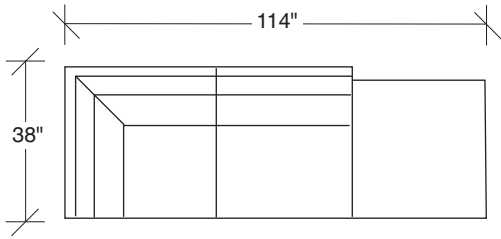

### **No. 1420-327 LAF SOFA / ATTACHED RIGHT OTTOMAN**

W 116 D 38 H 29 in.

Seat depth 23 in.

Seat height 19 in.

Arm height 23 in.

Arm width 10 in.

Height to top of back cushion 34 in.  
approximately. Shown with polished stainless  
steel legs. Also available in dark bronze finish  
legs. Must specify. Throw pillows optional.  
Must specify.

### **No. 1420-312 RAF SOFA**

W 80 D 38 H 29 in.

Seat depth 23 in.

Seat height 19 in.

Arm height 23 in.

Arm width 10 in.

**1420-402**  
RIGHT CHAISE

**1420-313**  
SOFA

**Hangover  
1420 - Series**

Scale 1/4" = 1'0"  
All upholstery sizes are approximate