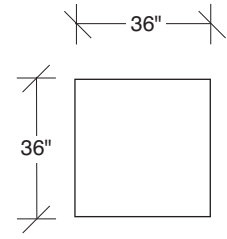

### **No. 1420-327 LAF SOFA / ATTACHED RIGHT OTTOMAN**

W 116 D 38 H 29 in.

Seat depth 23 in.

Seat height 19 in.

Arm height 23 in.

Arm width 10 in.

Height to top of back cushion 34 in.  
approximately. Shown with polished stainless  
steel legs. Also available in dark bronze finish  
legs. Must specify. Throw pillows optional.  
Must specify.

### **No. 1420-312 RAF SOFA**

W 80 D 38 H 29 in.

Seat depth 23 in.

Seat height 19 in.

Arm height 23 in.

Arm width 10 in.

**1420-402**  
RIGHT CHAISE

**1420-313**  
SOFA

**Hangover  
1420 - Series**

Scale 1/4" = 1'0"  
All upholstery sizes are approximate