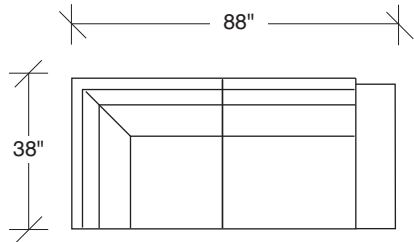

### **No. 1420-327 LAF SOFA / ATTACHED RIGHT OTTOMAN**

W 116 D 38 H 29 in.

Seat depth 23 in.

Seat height 19 in.

Arm height 23 in.

Arm width 10 in.

Height to top of back cushion 34 in.  
approximately. Shown with polished stainless  
steel legs. Also available in dark bronze finish  
legs. Must specify. Throw pillows optional.  
Must specify.

### **No. 1420-312 RAF SOFA**

W 80 D 38 H 29 in.

Seat depth 23 in.

Seat height 19 in.

Arm height 23 in.

Arm width 10 in.

**1420-402**  
RIGHT CHAISE

**1420-313**  
SOFA

**1420-000**  
OTTOMAN W/ BASE

**1420-401**  
LEFT CHAISE

**1420-312**  
RAF SOFA

**1420-227**  
LAF W/ ATTACHED HI-CORNER

**1420-327**  
LAF W/ ATTACHED OTTOMAN

**1420-311**  
LAF SOFA

**1420-226**  
RAF W/ ATTACHED HI-CORNER

**Hangover  
1420 - Series**

Scale 1/4" = 1'0"  
All upholstery sizes are approximate