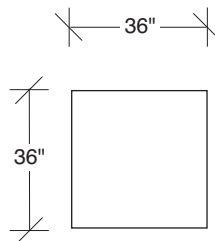

1420-004
OTTOMAN
W/ LEGS ONLY