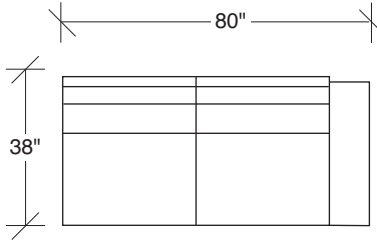

1420-312
RAF SOFA