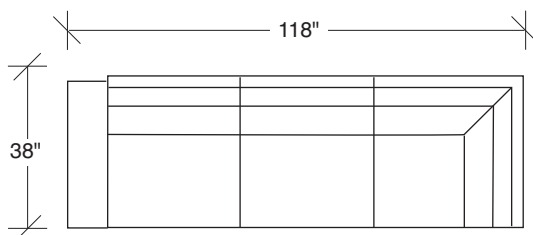

1420-307
LAF W/ ATTACHED HI-CORNER