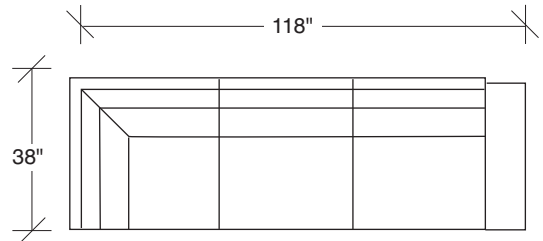

1420-306
RAF W/ ATTACHED HI-CORNER