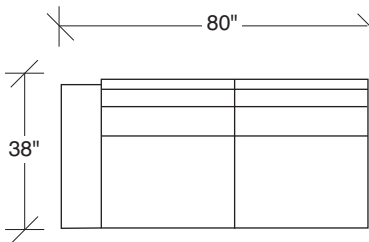

### **No. 1420-327 LAF SOFA / ATTACHED RIGHT OTTOMAN**

W 116 D 38 H 29 in.

Seat depth 23 in.

Seat height 19 in.

Arm height 23 in.

Arm width 10 in.

Height to top of back cushion 34 in.  
approximately. Shown with polished stainless  
steel legs. Also available in dark bronze finish  
legs. Must specify. Throw pillows optional.  
Must specify.

### **No. 1420-312 RAF SOFA**

W 80 D 38 H 29 in.

Seat depth 23 in.

Seat height 19 in.

Arm height 23 in.

Arm width 10 in.

**1420-402**  
RIGHT CHAISE

**1420-313**  
SOFA

**1420-000**  
OTTOMAN W/ BASE

**1420-401**  
LEFT CHAISE

**1420-312**  
RAF SOFA

**1420-227**  
LAF W/ ATTACHED HI-CORNER

**1420-327**  
LAF W/ ATTACHED OTTOMAN

**1420-311**  
LAF SOFA

**1420-226**  
RAF W/ ATTACHED HI-CORNER

**Hangover  
1420 - Series**

Scale 1/4" = 1'0"  
All upholstery sizes are approximate