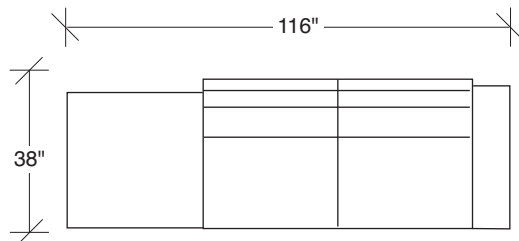

### **No. 1420-327 LAF SOFA / ATTACHED RIGHT OTTOMAN**

W 116 D 38 H 29 in.

Seat depth 23 in.

Seat height 19 in.

Arm height 23 in.

Arm width 10 in.

Height to top of back cushion 34 in.  
approximately. Shown with polished stainless  
steel legs. Also available in dark bronze finish  
legs. Must specify. Throw pillows optional.  
Must specify.

### **No. 1420-312 RAF SOFA**

W 80 D 38 H 29 in.

Seat depth 23 in.

Seat height 19 in.

Arm height 23 in.

Arm width 10 in.

**1420-402**  
RIGHT CHAISE

**1420-313**  
SOFA

**1420-000**  
OTTOMAN W/ BASE

**1420-401**  
LEFT CHAISE

**1420-312**  
RAF SOFA

**1420-227**  
LAF W/ ATTACHED HI-CORNER

**1420-327**  
LAF W/ ATTACHED OTTOMAN

**1420-311**  
LAF SOFA

**1420-226**  
RAF W/ ATTACHED HI-CORNER

**Hangover  
1420 - Series**

Scale 1/4" = 1'0"  
All upholstery sizes are approximate