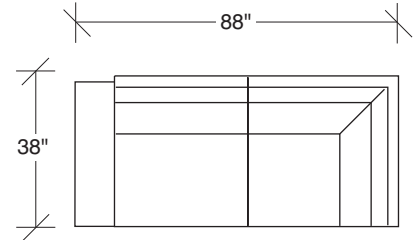

1420-227
LAF W/ ATTACHED HI-CORNER