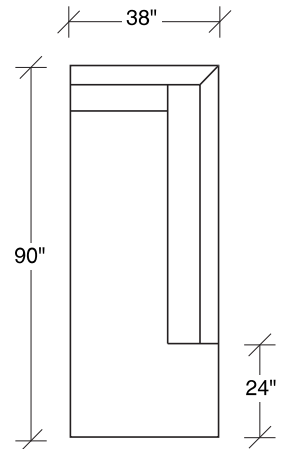

1339-303-B
SOFA

1339-313-B
SOFA

1339-312-B
RAF - SOFA

1339-401-B
LEFT CHAISE

1339-402-B
RIGHT CHAISE

1339-103-B
CHAIR

1339-414-B
LEFT CHAISE

1339-415-B
RIGHT CHAISE

1339-311-B
LAF - SOFA

1339-307-B
LAF - RIGHT HI CORNER

1339-306-B
RAF - LEFT HI CORNER

1339-000-B
OTTOMAN

Manolo
1339-B Series

Scale 1/4" = 1'0"
All upholstery sizes are approximate