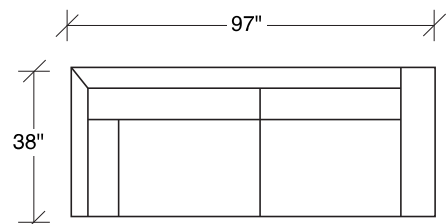

1339-303-B
SOFA

1339-313-B
SOFA

1339-312-B
RAF - SOFA

1339-401-B
LEFT CHAISE

1339-402-B
RIGHT CHAISE

1339-103-B
CHAIR

1339-414-B
LEFT CHAISE

1339-415-B
RIGHT CHAISE

1339-311-B
LAF - SOFA

1339-307-B
LAF - RIGHT HI CORNER

1339-306-B
RAF - LEFT HI CORNER

1339-000-B
OTTOMAN

Manolo
1339-B Series

Scale 1/4" = 1'0"
All upholstery sizes are approximate