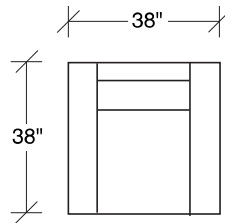

1339-303-B
SOFA

1339-313-B
SOFA

1339-312-B
RAF - SOFA

1339-401-B
LEFT CHAISE

1339-402-B
RIGHT CHAISE

1339-103-B
CHAIR

1339-414-B
LEFT CHAISE

1339-415-B
RIGHT CHAISE

1339-311-B
LAF - SOFA

1339-307-B
LAF - RIGHT HI CORNER

1339-306-B
RAF - LEFT HI CORNER

1339-000-B
OTTOMAN

Manolo
1339-B Series

Scale 1/4" = 1'0"
All upholstery sizes are approximate