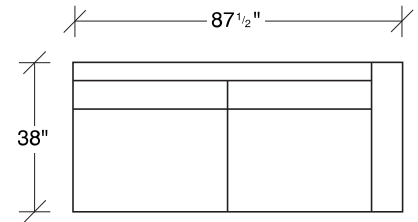

1339-303-B
SOFA

1339-313-B
SOFA

1339-312-B
RAF - SOFA

1339-401-B
LEFT CHAISE

1339-402-B
RIGHT CHAISE

1339-103-B
CHAIR

1339-414-B
LEFT CHAISE

1339-415-B
RIGHT CHAISE

1339-311-B
LAF - SOFA

1339-307-B
LAF - RIGHT HI CORNER

1339-306-B
RAF - LEFT HI CORNER

1339-000-B
OTTOMAN

Manolo
1339-B Series

Scale 1/4" = 1'0"
All upholstery sizes are approximate