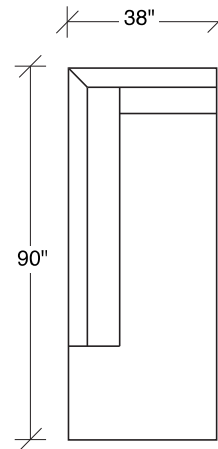

1339-303-B
SOFA

1339-313-B
SOFA

1339-312-B
RAF - SOFA

1339-401-B
LEFT CHAISE

1339-402-B
RIGHT CHAISE

1339-103-B
CHAIR

1339-414-B
LEFT CHAISE

1339-415-B
RIGHT CHAISE

1339-311-B
LAF - SOFA

1339-307-B
LAF - RIGHT HI CORNER

1339-306-B
RAF - LEFT HI CORNER

1339-000-B
OTTOMAN

Manolo
1339-B Series

Scale 1/4" = 1'0"
All upholstery sizes are approximate