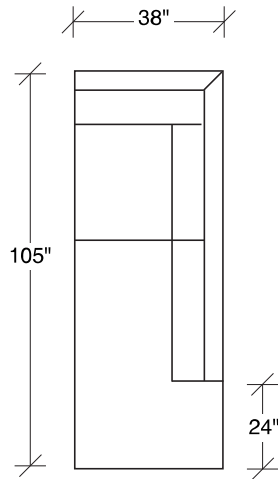

1339-303-B
SOFA

1339-313-B
SOFA

1339-312-B
RAF - SOFA

1339-401-B
LEFT CHAISE

1339-402-B
RIGHT CHAISE

1339-103-B
CHAIR

1339-414-B
LEFT CHAISE

1339-415-B
RIGHT CHAISE

1339-311-B
LAF - SOFA

1339-307-B
LAF - RIGHT HI CORNER

1339-306-B
RAF - LEFT HI CORNER

1339-000-B
OTTOMAN

Manolo
1339-B Series

Scale 1/4" = 1'0"
All upholstery sizes are approximate