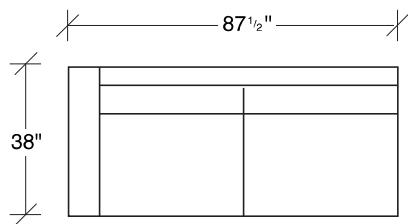

1339-303-B
SOFA

1339-313-B
SOFA

1339-312-B
RAF - SOFA

1339-401-B
LEFT CHAISE

1339-402-B
RIGHT CHAISE

1339-103-B
CHAIR

1339-414-B
LEFT CHAISE

1339-415-B
RIGHT CHAISE

1339-311-B
LAF - SOFA

1339-307-B
LAF - RIGHT HI CORNER

1339-306-B
RAF - LEFT HI CORNER

1339-000-B
OTTOMAN

Manolo
1339-B Series

Scale 1/4" = 1'0"
All upholstery sizes are approximate