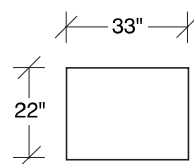

1339-303-B
SOFA

1339-313-B
SOFA

1339-312-B
RAF - SOFA

1339-401-B
LEFT CHAISE

1339-402-B
RIGHT CHAISE

1339-103-B
CHAIR

1339-414-B
LEFT CHAISE

1339-415-B
RIGHT CHAISE

1339-311-B
LAF - SOFA

1339-307-B
LAF - RIGHT HI CORNER

1339-306-B
RAF - LEFT HI CORNER

1339-000-B
OTTOMAN

Manolo
1339-B Series

Scale 1/4" = 1'0"
All upholstery sizes are approximate