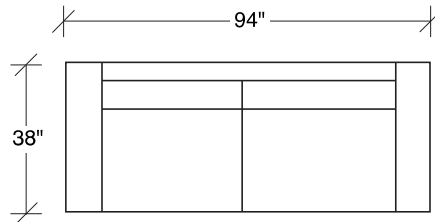

1339-303-B
SOFA

1339-313-B
SOFA

1339-312-B
RAF - SOFA

1339-401-B
LEFT CHAISE

1339-402-B
RIGHT CHAISE

1339-103-B
CHAIR

1339-414-B
LEFT CHAISE

1339-415-B
RIGHT CHAISE

1339-311-B
LAF - SOFA

1339-307-B
LAF - RIGHT HI CORNER

1339-306-B
RAF - LEFT HI CORNER

1339-000-B
OTTOMAN

Manolo
1339-B Series

Scale 1/4" = 1'0"
All upholstery sizes are approximate