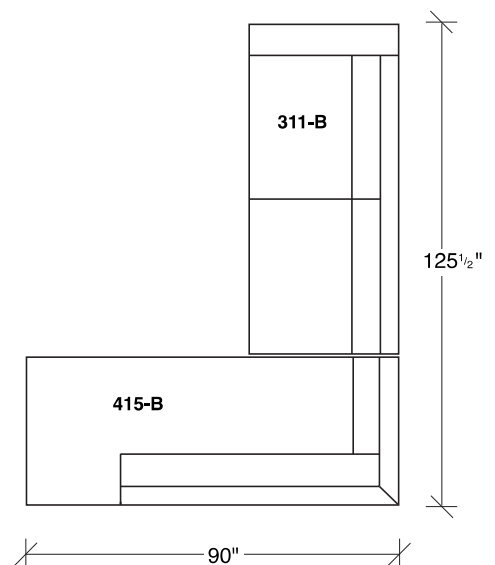

1339-303-B
SOFA

1339-313-B
SOFA

1339-312-B
RAF - SOFA

1339-401-B
LEFT CHAISE

1339-402-B
RIGHT CHAISE

1339-103-B
CHAIR

1339-414-B
LEFT CHAISE

1339-415-B
RIGHT CHAISE

1339-311-B
LAF - SOFA

1339-307-B
LAF - RIGHT HI CORNER

1339-306-B
RAF - LEFT HI CORNER

1339-000-B
OTTOMAN

Manolo
1339-B Series

Scale 1/4" = 1'0"
All upholstery sizes are approximate