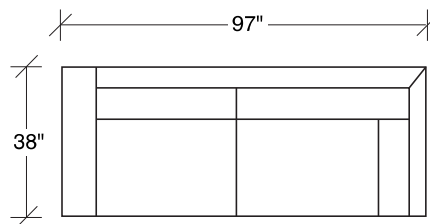

1339-303-B
SOFA

1339-313-B
SOFA

1339-312-B
RAF - SOFA

1339-401-B
LEFT CHAISE

1339-402-B
RIGHT CHAISE

1339-103-B
CHAIR

1339-414-B
LEFT CHAISE

1339-415-B
RIGHT CHAISE

1339-311-B
LAF - SOFA

1339-307-B
LAF - RIGHT HI CORNER

1339-306-B
RAF - LEFT HI CORNER

1339-000-B
OTTOMAN

Manolo
1339-B Series

Scale 1/4" = 1'0"
All upholstery sizes are approximate