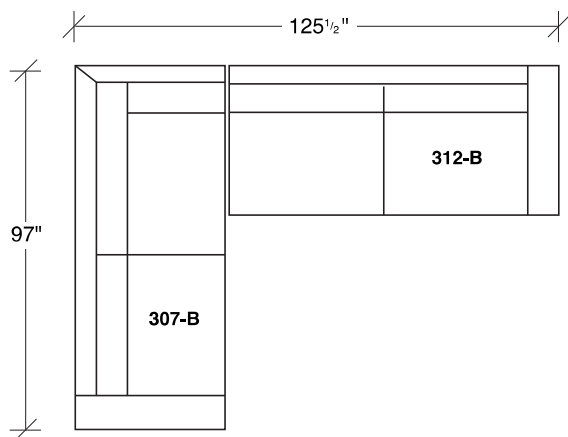

1339-303-B
SOFA

1339-313-B
SOFA

1339-312-B
RAF - SOFA

1339-401-B
LEFT CHAISE

1339-402-B
RIGHT CHAISE

1339-103-B
CHAIR

1339-414-B
LEFT CHAISE

1339-415-B
RIGHT CHAISE

1339-311-B
LAF - SOFA

1339-307-B
LAF - RIGHT HI CORNER

1339-306-B
RAF - LEFT HI CORNER

1339-000-B
OTTOMAN

Manolo
1339-B Series

Scale 1/4" = 1'0"
All upholstery sizes are approximate