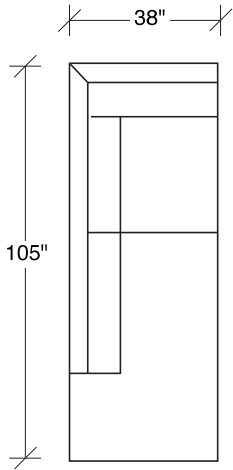

1339-303-B
SOFA

1339-313-B
SOFA

1339-312-B
RAF - SOFA

1339-401-B
LEFT CHAISE

1339-402-B
RIGHT CHAISE

1339-103-B
CHAIR

1339-414-B
LEFT CHAISE

1339-415-B
RIGHT CHAISE

1339-311-B
LAF - SOFA

1339-307-B
LAF - RIGHT HI CORNER

1339-306-B
RAF - LEFT HI CORNER

1339-000-B
OTTOMAN

Manolo
1339-B Series

Scale 1/4" = 1'0"
All upholstery sizes are approximate