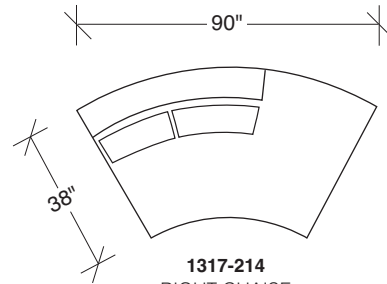

1317-100
ARMLESS CHAIR

1317-210
ARMLESS SOFA

1317-101
LAF CHAIR

1317-211
LAF SOFA

1317-102
RAF CHAIR

1317-212
RAF SOFA

1317-213
LEFT CHAISE

1317-214
RIGHT CHAISE

1316-08
BRONZE TRAY

1317-000
TABLE OTTOMAN

1317-004
OTTOMAN

Toasted Clip
1317 - Series

Scale 1/4" = 1'0"
All upholstery sizes are approximate