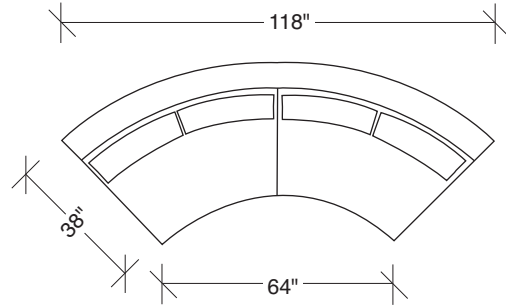

1317-100
ARMLESS CHAIR

1317-210
ARMLESS SOFA

1317-101
LAF CHAIR

1317-211
LAF SOFA

1317-102
RAF CHAIR

1317-212
RAF SOFA

1317-213
LEFT CHAISE

1317-214
RIGHT CHAISE

1316-08
BRONZE TRAY

1317-000
TABLE OTTOMAN

1317-004
OTTOMAN

Toasted Clip
1317 - Series

Scale 1/4" = 1'0"
All upholstery sizes are approximate