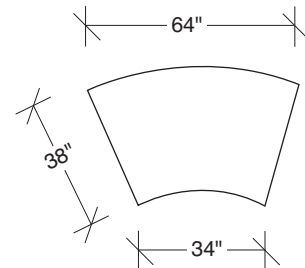

1317-100
ARMLESS CHAIR

1317-210
ARMLESS SOFA

1317-101
LAF CHAIR

1317-211
LAF SOFA

1317-102
RAF CHAIR

1317-212
RAF SOFA

1317-213
LEFT CHAISE

1317-214
RIGHT CHAISE

1316-08
BRONZE TRAY

1317-000
TABLE OTTOMAN

1317-004
OTTOMAN

Toasted Clip
1317 - Series

Scale 1/4" = 1'0"
All upholstery sizes are approximate