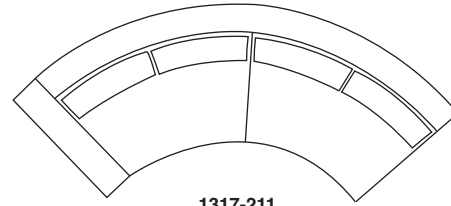

1317-100
ARMLESS CHAIR

1317-210
ARMLESS SOFA

1317-101
LAF CHAIR

1317-211
LAF SOFA

1317-102
RAF CHAIR

1317-212
RAF SOFA

1317-213
LEFT CHAISE

1317-214
RIGHT CHAISE

1316-08
BRONZE TRAY

1317-000
TABLE OTTOMAN

1317-004
OTTOMAN

Toasted Clip
1317 - Series

Scale 1/4" = 1'0"
All upholstery sizes are approximate