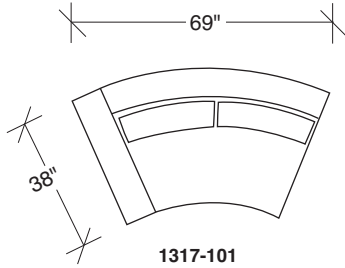

1317-100
ARMLESS CHAIR

1317-210
ARMLESS SOFA

1317-101
LAF CHAIR

1317-211
LAF SOFA

1317-102
RAF CHAIR

1317-212
RAF SOFA

1317-213
LEFT CHAISE

1317-214
RIGHT CHAISE

1316-08
BRONZE TRAY

1317-000
TABLE OTTOMAN

1317-004
OTTOMAN

Toasted Clip
1317 - Series

Scale 1/4" = 1'0"
All upholstery sizes are approximate