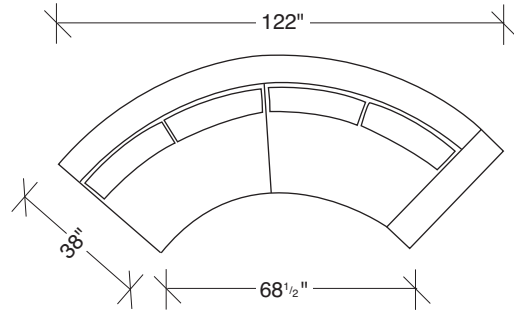

1317-100
ARMLESS CHAIR

1317-210
ARMLESS SOFA

1317-101
LAF CHAIR

1317-211
LAF SOFA

1317-102
RAF CHAIR

1317-212
RAF SOFA

1317-213
LEFT CHAISE

1317-214
RIGHT CHAISE

1316-08
BRONZE TRAY

1317-000
TABLE OTTOMAN

1317-004
OTTOMAN

Toasted Clip
1317 - Series

Scale 1/4" = 1'0"
All upholstery sizes are approximate