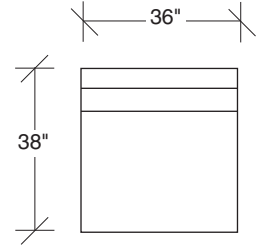

1307-300
ARMLESS SOFA

1307-104
CORNER CHAIR

1307-313
SOFA

1307-311
LAF SOFA

1307-312
RAF SOFA

1307-100
ARMLESS CHAIR

1307-402
RIGHT CHAISE

1307-401
LEFT CHAISE

**Two Big
1307 - Series**

Scale 1/4" = 1'0"
All upholstery sizes are approximate