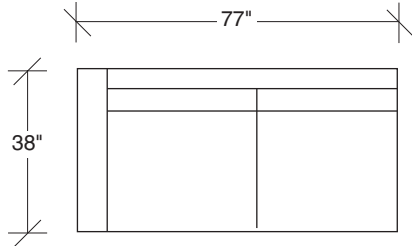

1307-300
ARMLESS SOFA

1307-104
CORNER CHAIR

1307-313
SOFA

1307-311
LAF SOFA

1307-312
RAF SOFA

1307-100
ARMLESS CHAIR

1307-402
RIGHT CHAISE

1307-401
LEFT CHAISE

**Two Big
1307 - Series**

Scale 1/4" = 1'0"
All upholstery sizes are approximate