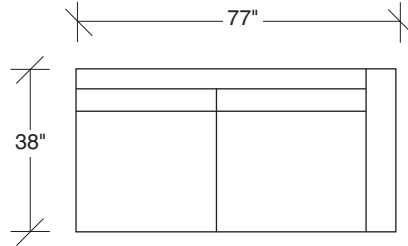

1307-300
ARMLESS SOFA

1307-104
CORNER CHAIR

1307-313
SOFA

1307-311
LAF SOFA

1307-312
RAF SOFA

1307-100
ARMLESS CHAIR

1307-402
RIGHT CHAISE

1307-401
LEFT CHAISE

**Two Big
1307 - Series**

Scale 1/4" = 1'0"
All upholstery sizes are approximate