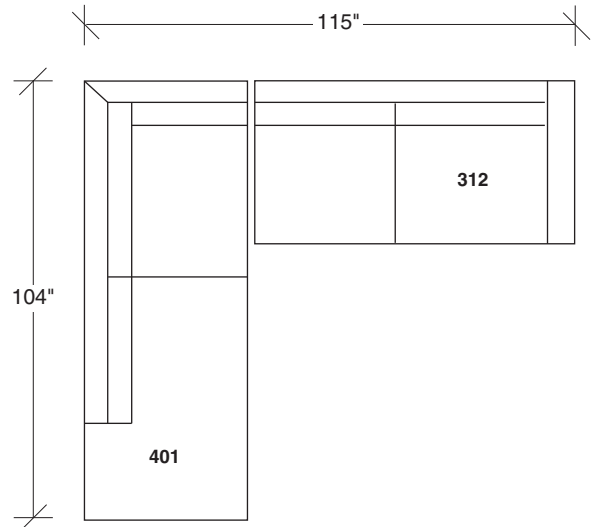

1307-300
ARMLESS SOFA

1307-104
CORNER CHAIR

1307-313
SOFA

1307-311
LAF SOFA

1307-312
RAF SOFA

1307-100
ARMLESS CHAIR

1307-402
RIGHT CHAISE

1307-401
LEFT CHAISE

**Two Big
1307 - Series**

Scale 1/4" = 1'0"
All upholstery sizes are approximate