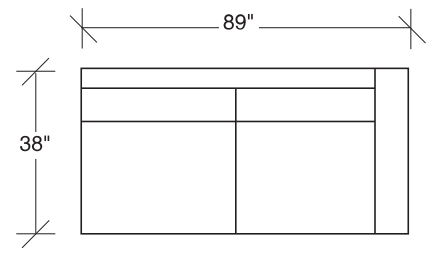

**1256-313**  
SOFA

**1256-311**  
LAF SOFA

**1256-312**  
RAF SOFA

**1256-401**  
LEFT CHAISE

**1256-402**  
RIGHT CHAISE

**L.A. Collection**  
**1256 - Series**

Scale 1/4" = 1'0"  
All upholstery sizes are approximate