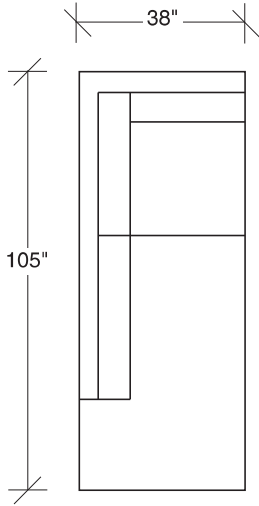

**1256-313**  
SOFA

**1256-311**  
LAF SOFA

**1256-312**  
RAF SOFA

**1256-401**  
LEFT CHAISE

**1256-402**  
RIGHT CHAISE

**L.A. Collection**  
**1256 - Series**

Scale 1/4" = 1'0"  
All upholstery sizes are approximate