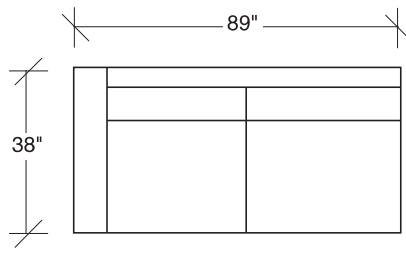

**1256-313**  
SOFA

**1256-311**  
LAF SOFA

**1256-312**  
RAF SOFA

**1256-401**  
LEFT CHAISE

**1256-402**  
RIGHT CHAISE

**L.A. Collection**  
**1256 - Series**

Scale 1/4" = 1'0"  
All upholstery sizes are approximate