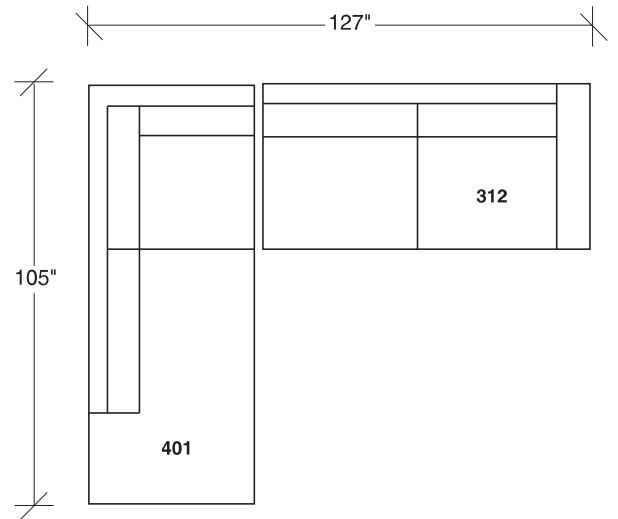

**1256-313**  
SOFA

**1256-311**  
LAF SOFA

**1256-312**  
RAF SOFA

**1256-401**  
LEFT CHAISE

**1256-402**  
RIGHT CHAISE

**L.A. Collection**  
**1256 - Series**

Scale 1/4" = 1'0"  
All upholstery sizes are approximate