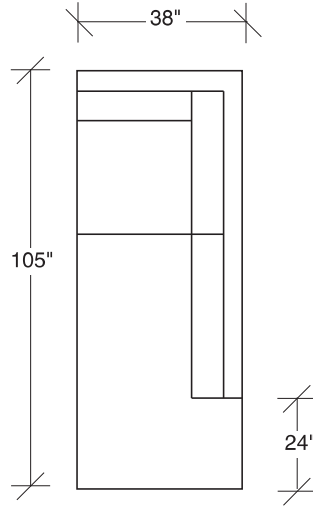

**1256-313**  
SOFA

**1256-311**  
LAF SOFA

**1256-312**  
RAF SOFA

**1256-401**  
LEFT CHAISE

**1256-402**  
RIGHT CHAISE

**L.A. Collection**  
**1256 - Series**

Scale 1/4" = 1'0"  
All upholstery sizes are approximate