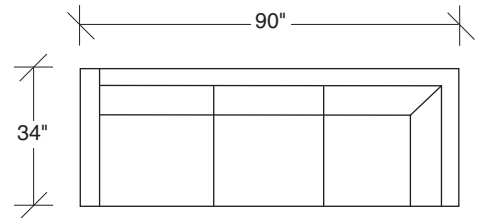

**855-103**  
CHAIR

**855-203**  
LOVESEAT

**855-303**  
SOFA

**855-000**  
OTTOMAN

**855-401**  
LEFT CHAISE /  
RIGHT CORNER LOVESEAT

**855-301**  
LAF SOFA

**855-402**  
RIGHT CHAISE /  
LEFT CORNER LOVESEAT

**855-302**  
RAF SOFA

**855-410**  
LEFT CHAISE / RIGHT CORNER SOFA

**855-307**  
LAF / RIGHT CORNER SOFA

**855-411**  
LEFT CORNER / RIGHT CHAISE SOFA

**855-306**  
RAF / LEFT CORNER SOFA

**Design Classic II**  
**855 - Series**

Scale 1/4" = 1'0"  
All upholstery sizes are approximate

**Design Classic II**  
**855 - Series**

Scale 1/4" = 1'0"

All upholstery sizes are approximate