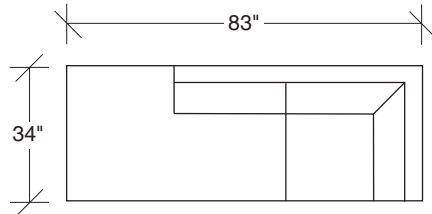

**855-103**  
CHAIR

**855-203**  
LOVESEAT

**855-303**  
SOFA

**855-000**  
OTTOMAN

**855-401**  
LEFT CHAISE /  
RIGHT CORNER LOVESEAT

**855-301**  
LAF SOFA

**855-402**  
RIGHT CHAISE /  
LEFT CORNER LOVESEAT

**855-302**  
RAF SOFA

**855-410**  
LEFT CHAISE / RIGHT CORNER SOFA

**855-307**  
LAF / RIGHT CORNER SOFA

**855-411**  
LEFT CORNER / RIGHT CHAISE SOFA

**855-306**  
RAF / LEFT CORNER SOFA

**Design Classic II**  
**855 - Series**

Scale 1/4" = 1'0"  
All upholstery sizes are approximate

**Design Classic II**  
**855 - Series**

Scale 1/4" = 1'0"

All upholstery sizes are approximate