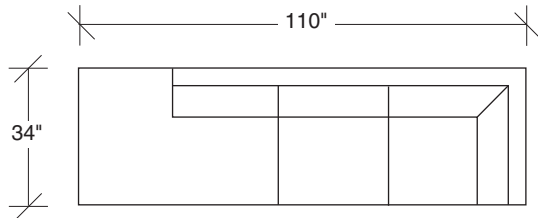

**855-103**  
CHAIR

**855-203**  
LOVESEAT

**855-303**  
SOFA

**855-000**  
OTTOMAN

**855-401**  
LEFT CHAISE /  
RIGHT CORNER LOVESEAT

**855-301**  
LAF SOFA

**855-402**  
RIGHT CHAISE /  
LEFT CORNER LOVESEAT

**855-302**  
RAF SOFA

**855-410**  
LEFT CHAISE / RIGHT CORNER SOFA

**855-307**  
LAF / RIGHT CORNER SOFA

**855-411**  
LEFT CORNER / RIGHT CHAISE SOFA

**855-306**  
RAF / LEFT CORNER SOFA

**Design Classic II**  
**855 - Series**

Scale 1/4" = 1'0"  
All upholstery sizes are approximate

**Design Classic II**  
**855 - Series**

Scale 1/4" = 1'0"

All upholstery sizes are approximate