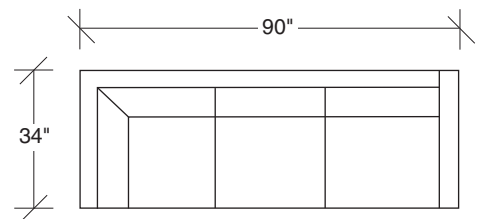

**855-103**  
CHAIR

**855-203**  
LOVESEAT

**855-303**  
SOFA

**855-000**  
OTTOMAN

**855-401**  
LEFT CHAISE /  
RIGHT CORNER LOVESEAT

**855-301**  
LAF SOFA

**855-402**  
RIGHT CHAISE /  
LEFT CORNER LOVESEAT

**855-302**  
RAF SOFA

**855-410**  
LEFT CHAISE / RIGHT CORNER SOFA

**855-307**  
LAF / RIGHT CORNER SOFA

**855-411**  
LEFT CORNER / RIGHT CHAISE SOFA

**855-306**  
RAF / LEFT CORNER SOFA

**Design Classic II**  
**855 - Series**

Scale 1/4" = 1'0"  
All upholstery sizes are approximate

**Design Classic II**  
**855 - Series**

Scale 1/4" = 1'0"

All upholstery sizes are approximate