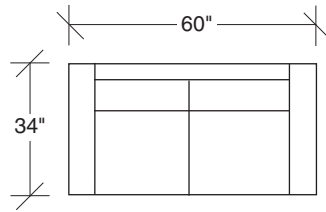

**855-103**  
CHAIR

**855-203**  
LOVESEAT

**855-303**  
SOFA

**855-000**  
OTTOMAN

**855-401**  
LEFT CHAISE /  
RIGHT CORNER LOVESEAT

**855-301**  
LAF SOFA

**855-402**  
RIGHT CHAISE /  
LEFT CORNER LOVESEAT

**855-302**  
RAF SOFA

**855-410**  
LEFT CHAISE / RIGHT CORNER SOFA

**855-307**  
LAF / RIGHT CORNER SOFA

**855-411**  
LEFT CORNER / RIGHT CHAISE SOFA

**855-306**  
RAF / LEFT CORNER SOFA

**Design Classic II**  
**855 - Series**

Scale 1/4" = 1'0"  
All upholstery sizes are approximate

**Design Classic II**  
**855 - Series**

Scale 1/4" = 1'0"

All upholstery sizes are approximate