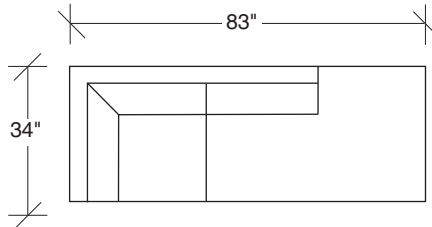

**855-103**  
CHAIR

**855-203**  
LOVESEAT

**855-303**  
SOFA

**855-000**  
OTTOMAN

**855-401**  
LEFT CHAISE /  
RIGHT CORNER LOVESEAT

**855-301**  
LAF SOFA

**855-402**  
RIGHT CHAISE /  
LEFT CORNER LOVESEAT

**855-302**  
RAF SOFA

**855-410**  
LEFT CHAISE / RIGHT CORNER SOFA

**855-307**  
LAF / RIGHT CORNER SOFA

**855-411**  
LEFT CORNER / RIGHT CHAISE SOFA

**855-306**  
RAF / LEFT CORNER SOFA

**Design Classic II**  
**855 - Series**

Scale 1/4" = 1'0"  
All upholstery sizes are approximate

**Design Classic II**  
**855 - Series**

Scale 1/4" = 1'0"

All upholstery sizes are approximate