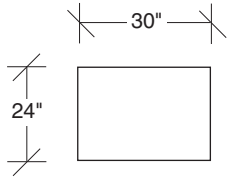

**855-103**  
CHAIR

**855-203**  
LOVESEAT

**855-303**  
SOFA

**855-000**  
OTTOMAN

**855-401**  
LEFT CHAISE /  
RIGHT CORNER LOVESEAT

**855-301**  
LAF SOFA

**855-402**  
RIGHT CHAISE /  
LEFT CORNER LOVESEAT

Scale 1/4" = 1'0"  
All upholstery sizes are approximate

**Design Classic II**  
**855 - Series**

Scale 1/4" = 1'0"

All upholstery sizes are approximate