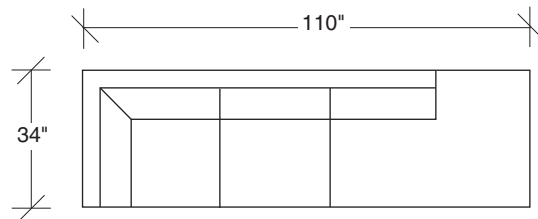

**855-103**  
CHAIR

**855-203**  
LOVESEAT

**855-303**  
SOFA

**855-000**  
OTTOMAN

**855-401**  
LEFT CHAISE /  
RIGHT CORNER LOVESEAT

**855-301**  
LAF SOFA

**855-402**  
RIGHT CHAISE /  
LEFT CORNER LOVESEAT

**855-302**  
RAF SOFA

**855-410**  
LEFT CHAISE / RIGHT CORNER SOFA

**855-307**  
LAF / RIGHT CORNER SOFA

**855-411**  
LEFT CORNER / RIGHT CHAISE SOFA

**855-306**  
RAF / LEFT CORNER SOFA

**Design Classic II**  
**855 - Series**

Scale 1/4" = 1'0"  
All upholstery sizes are approximate

**Design Classic II**  
**855 - Series**

Scale 1/4" = 1'0"

All upholstery sizes are approximate