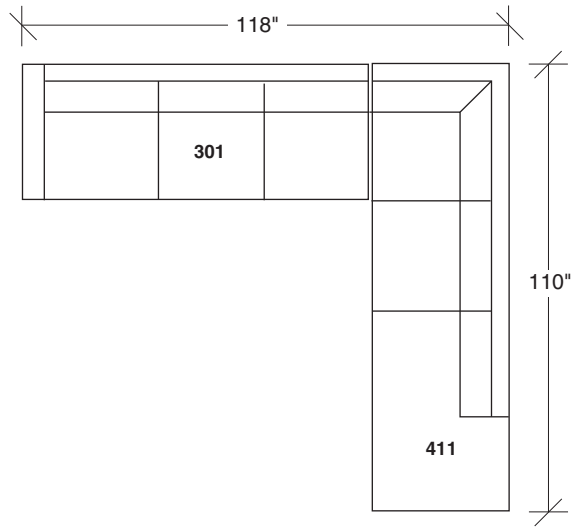

**855-103**  
CHAIR

**855-203**  
LOVESEAT

**855-303**  
SOFA

**855-000**  
OTTOMAN

**855-401**  
LEFT CHAISE /  
RIGHT CORNER LOVESEAT

**855-301**  
LAF SOFA

**855-402**  
RIGHT CHAISE /  
LEFT CORNER LOVESEAT

**855-302**  
RAF SOFA

**855-410**  
LEFT CHAISE / RIGHT CORNER SOFA

**855-307**  
LAF / RIGHT CORNER SOFA

**855-411**  
LEFT CORNER / RIGHT CHAISE SOFA

**855-306**  
RAF / LEFT CORNER SOFA

**Design Classic II**  
**855 - Series**

Scale 1/4" = 1'0"  
All upholstery sizes are approximate

**Design Classic II**  
**855 - Series**

Scale 1/4" = 1'0"

All upholstery sizes are approximate