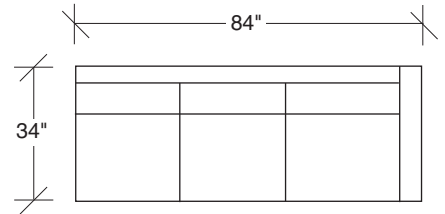

**855-103**  
CHAIR

**855-203**  
LOVESEAT

**855-303**  
SOFA

**855-000**  
OTTOMAN

**855-401**  
LEFT CHAISE /  
RIGHT CORNER LOVESEAT

**855-301**  
LAF SOFA

**855-402**  
RIGHT CHAISE /  
LEFT CORNER LOVESEAT

**855-302**  
RAF SOFA

**855-410**  
LEFT CHAISE / RIGHT CORNER SOFA

**855-307**  
LAF / RIGHT CORNER SOFA

**855-411**  
LEFT CORNER / RIGHT CHAISE SOFA

**855-306**  
RAF / LEFT CORNER SOFA

**Design Classic II**  
**855 - Series**

Scale 1/4" = 1'0"  
All upholstery sizes are approximate

**Design Classic II**  
**855 - Series**

Scale 1/4" = 1'0"

All upholstery sizes are approximate