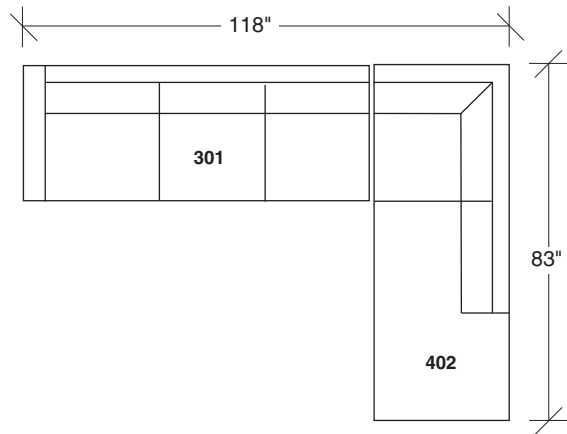

**855-103**  
CHAIR

**855-203**  
LOVESEAT

**855-303**  
SOFA

**855-000**  
OTTOMAN

**855-401**  
LEFT CHAISE /  
RIGHT CORNER LOVESEAT

**855-301**  
LAF SOFA

**855-402**  
RIGHT CHAISE /  
LEFT CORNER LOVESEAT

**855-302**  
RAF SOFA

**855-410**  
LEFT CHAISE / RIGHT CORNER SOFA

**855-307**  
LAF / RIGHT CORNER SOFA

**855-411**  
LEFT CORNER / RIGHT CHAISE SOFA

**855-306**  
RAF / LEFT CORNER SOFA

**Design Classic II**  
**855 - Series**

Scale 1/4" = 1'0"  
All upholstery sizes are approximate

**Design Classic II**  
**855 - Series**

Scale 1/4" = 1'0"

All upholstery sizes are approximate