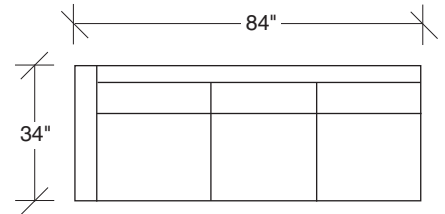

**855-103**  
CHAIR

**855-203**  
LOVESEAT

**855-303**  
SOFA

**855-000**  
OTTOMAN

**855-401**  
LEFT CHAISE /  
RIGHT CORNER LOVESEAT

**855-301**  
LAF SOFA

**855-402**  
RIGHT CHAISE /  
LEFT CORNER LOVESEAT

**855-302**  
RAF SOFA

**855-410**  
LEFT CHAISE / RIGHT CORNER SOFA

**855-307**  
LAF / RIGHT CORNER SOFA

**855-411**  
LEFT CORNER / RIGHT CHAISE SOFA

**855-306**  
RAF / LEFT CORNER SOFA

**Design Classic II**  
**855 - Series**

Scale 1/4" = 1'0"  
All upholstery sizes are approximate

**Design Classic II**  
**855 - Series**

Scale 1/4" = 1'0"

All upholstery sizes are approximate