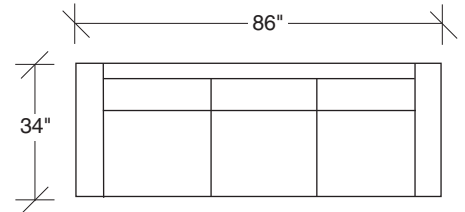

**855-103**  
CHAIR

**855-203**  
LOVESEAT

**855-303**  
SOFA

**855-000**  
OTTOMAN

**855-401**  
LEFT CHAISE /  
RIGHT CORNER LOVESEAT

**855-301**  
LAF SOFA

**855-402**  
RIGHT CHAISE /  
LEFT CORNER LOVESEAT

**855-302**  
RAF SOFA

**855-410**  
LEFT CHAISE / RIGHT CORNER SOFA

**855-307**  
LAF / RIGHT CORNER SOFA

**855-411**  
LEFT CORNER / RIGHT CHAISE SOFA

**855-306**  
RAF / LEFT CORNER SOFA

**Design Classic II**  
**855 - Series**

Scale 1/4" = 1'0"  
All upholstery sizes are approximate

**Design Classic II**  
**855 - Series**

Scale 1/4" = 1'0"

All upholstery sizes are approximate