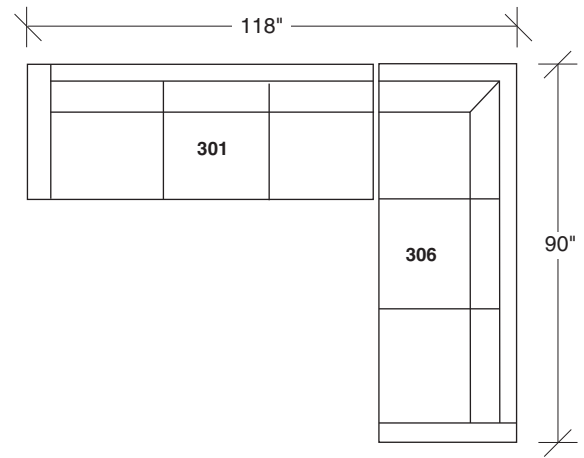

**855-103**  
CHAIR

**855-203**  
LOVESEAT

**855-303**  
SOFA

**855-000**  
OTTOMAN

**855-401**  
LEFT CHAISE /  
RIGHT CORNER LOVESEAT

**855-301**  
LAF SOFA

**855-402**  
RIGHT CHAISE /  
LEFT CORNER LOVESEAT

**855-302**  
RAF SOFA

**855-410**  
LEFT CHAISE / RIGHT CORNER SOFA

**855-307**  
LAF / RIGHT CORNER SOFA

**855-411**  
LEFT CORNER / RIGHT CHAISE SOFA

**855-306**  
RAF / LEFT CORNER SOFA

**Design Classic II**  
**855 - Series**

Scale 1/4" = 1'0"  
All upholstery sizes are approximate

**Design Classic II**  
**855 - Series**

Scale 1/4" = 1'0"

All upholstery sizes are approximate