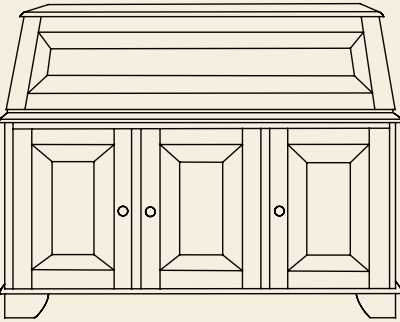

Graham Secretary Desk

#PLW-0129

- 1 Regular Drawer
- 1 File Drawer with 2 Drawer Appearance
- 1 Adjustable Shelf Behind Each Door

#PLW-0130

- 3 Doors
- 1 Adjustable Shelf Behind Each Door

#PLW-0131

- 4 Small Drawers
- 2 Large Drawers
- 1 Adjustable Shelf Behind Each Door

#PLW-0132

- 6 Large Drawers
- 1 Adjustable Shelf Behind Door

Graham Mini Secretary

#PLW-0133

- 1 Door
- 1 Adjustable Shelf Behind Door
- 1 Regular Drawer
- 1 File Drawer with 2 Drawer Appearance

Top Section Layout - Standard