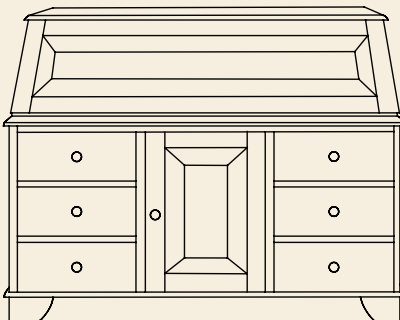

Graham Secretary Desk

#PLW-0129

- 1 Regular Drawer
- 1 File Drawer with 2 Drawer Appearance
- 1 Adjustable Shelf Behind Each Door

#PLW-0130

- 3 Doors
- 1 Adjustable Shelf Behind Each Door

#PLW-0131

- 4 Small Drawers
- 2 Large Drawers
- 1 Adjustable Shelf Behind Each Door

#PLW-0132

- 6 Large Drawers
- 1 Adjustable Shelf Behind Door

Graham Mini Secretary

#PLW-0133

- 1 Door
- 1 Adjustable Shelf Behind Door
- 1 Regular Drawer
- 1 File Drawer with 2 Drawer Appearance

Top Section Layout - Standard