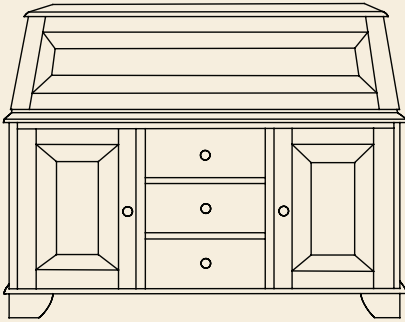

Graham Secretary Desk

#PLW-0129

- 1 Regular Drawer
- 1 File Drawer with 2 Drawer Appearance
- 1 Adjustable Shelf Behind Each Door

#PLW-0130

- 3 Doors
- 1 Adjustable Shelf Behind Each Door

#PLW-0131

- 4 Small Drawers
- 2 Large Drawers
- 1 Adjustable Shelf Behind Each Door

#PLW-0132

- 6 Large Drawers
- 1 Adjustable Shelf Behind Door

Graham Mini Secretary

#PLW-0133

- 1 Door
- 1 Adjustable Shelf Behind Door
- 1 Regular Drawer
- 1 File Drawer with 2 Drawer Appearance

Top Section Layout - Standard