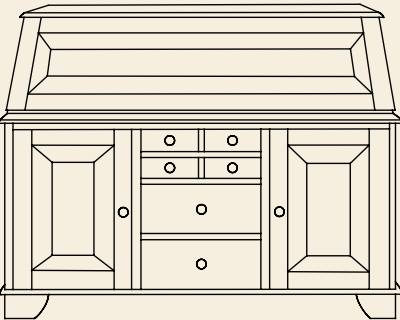

Graham Secretary Desk

#PLW-0129

- 1 Regular Drawer
- 1 File Drawer with 2 Drawer Appearance
- 1 Adjustable Shelf Behind Each Door

#PLW-0130

- 3 Doors
- 1 Adjustable Shelf Behind Each Door

#PLW-0131

- 4 Small Drawers
- 2 Large Drawers
- 1 Adjustable Shelf Behind Each Door

#PLW-0132

- 6 Large Drawers
- 1 Adjustable Shelf Behind Door

Graham Mini Secretary

#PLW-0133

- 1 Door
- 1 Adjustable Shelf Behind Door
- 1 Regular Drawer
- 1 File Drawer with 2 Drawer Appearance

Top Section Layout - Standard