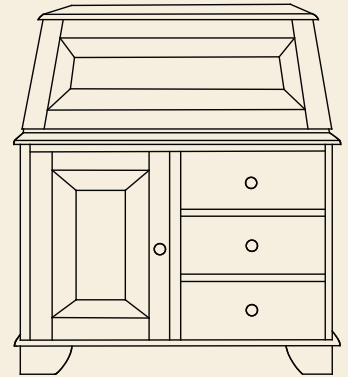

Graham Secretary Desk

#PLW-0129

- 1 Regular Drawer
- 1 File Drawer with 2 Drawer Appearance
- 1 Adjustable Shelf Behind Each Door

#PLW-0130

- 3 Doors
- 1 Adjustable Shelf Behind Each Door

#PLW-0131

- 4 Small Drawers
- 2 Large Drawers
- 1 Adjustable Shelf Behind Each Door

#PLW-0132

- 6 Large Drawers
- 1 Adjustable Shelf Behind Door

Graham Mini Secretary

#PLW-0133

- 1 Door
- 1 Adjustable Shelf Behind Door
- 1 Regular Drawer
- 1 File Drawer with 2 Drawer Appearance

Top Section Layout - Standard