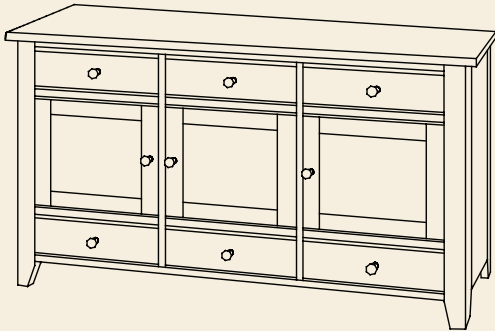

Crawford Hall Table

◀ **#PLW-0164**
3 Drawers, 3 Adjustable Shelves

#PLW-0165 ▶
3 Drawers, 3 Doors (Flat Panel),
3 Small Adjustable Shelves

◀ **#PLW-0166**
6 Drawers, 3 Doors (Flat Panel),
3 Small Adjustable Shelves

#PLW-0167 ▶
6 Drawers, 1 Long Adjustable Shelf

◀ **#PLW-0168**
3 Drawers, 2 Long Adjustable Shelves

#PLW-0169 ▶
3 Drawers, 1 Fixed Shelf, Open Base

◀ **#PLW-0170**
3 Drawers, 2 Fixed Shelves, Open Base

#PLW-0171 ▶
2 Drawers, Open Base

◀ **#PLW-0172**
2 Drawers, 2 Fixed Shelves, Open Base

#PLW-0173 ▶
4 Drawers, 2 Adjustable Shelves,
2 Doors (Flat Panel)

AVAILABLE OPTIONS:

Units are available with Raised Panel, Flat Panel, or Glass Doors. Additionally, Wood knobs and no bead on drawer edge are also available.