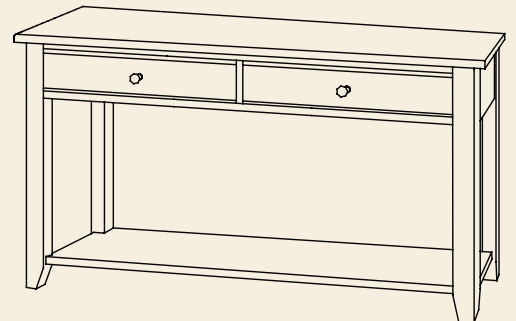

Crawford Hall Table

◀ **#PLW-0164**
3 Drawers, 3 Adjustable Shelves

#PLW-0165 ▶
3 Drawers, 3 Doors (Flat Panel),
3 Small Adjustable Shelves

◀ **#PLW-0166**
6 Drawers, 3 Doors (Flat Panel),
3 Small Adjustable Shelves

#PLW-0167 ▶
6 Drawers, 1 Long Adjustable Shelf

◀ **#PLW-0168**
3 Drawers, 2 Long Adjustable Shelves

#PLW-0169 ▶
3 Drawers, 1 Fixed Shelf, Open Base

◀ **#PLW-0170**
3 Drawers, 2 Fixed Shelves, Open Base

#PLW-0171 ▶
2 Drawers, Open Base

◀ **#PLW-0172**
2 Drawers, 2 Fixed Shelves, Open Base

#PLW-0173 ▶
4 Drawers, 2 Adjustable Shelves,
2 Doors (Flat Panel)

AVAILABLE OPTIONS:

Units are available with Raised Panel, Flat Panel, or Glass Doors. Additionally, Wood knobs and no bead on drawer edge are also available.