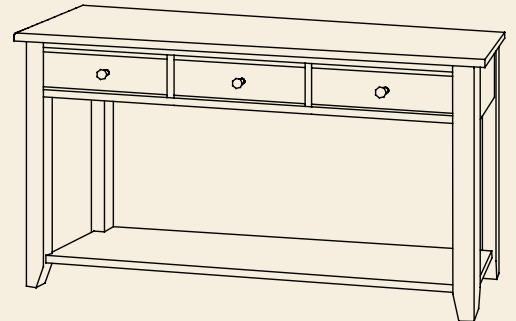

Crawford Hall Table

◀ **#PLW-0164**
3 Drawers, 3 Adjustable Shelves

#PLW-0165 ▶
3 Drawers, 3 Doors (Flat Panel),
3 Small Adjustable Shelves

◀ **#PLW-0166**
6 Drawers, 3 Doors (Flat Panel),
3 Small Adjustable Shelves

#PLW-0167 ▶
6 Drawers, 1 Long Adjustable Shelf

◀ **#PLW-0168**
3 Drawers, 2 Long Adjustable Shelves

#PLW-0169 ▶
3 Drawers, 1 Fixed Shelf, Open Base

◀ **#PLW-0170**
3 Drawers, 2 Fixed Shelves, Open Base

#PLW-0171 ▶
2 Drawers, Open Base

◀ **#PLW-0172**
2 Drawers, 2 Fixed Shelves, Open Base

#PLW-0173 ▶
4 Drawers, 2 Adjustable Shelves,
2 Doors (Flat Panel)

AVAILABLE OPTIONS:

Units are available with Raised Panel, Flat Panel, or Glass Doors. Additionally, Wood knobs and no bead on drawer edge are also available.