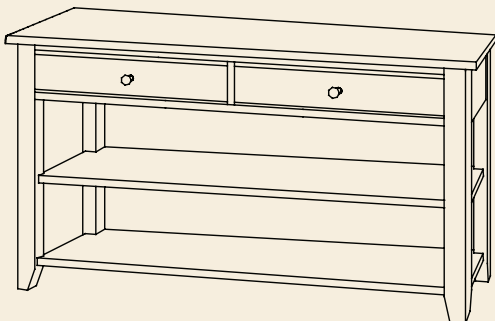

Crawford Hall Table

◀ **#PLW-0164**
3 Drawers, 3 Adjustable Shelves

#PLW-0165 ▶
3 Drawers, 3 Doors (Flat Panel),
3 Small Adjustable Shelves

◀ **#PLW-0166**
6 Drawers, 3 Doors (Flat Panel),
3 Small Adjustable Shelves

#PLW-0167 ▶
6 Drawers, 1 Long Adjustable Shelf

◀ **#PLW-0168**
3 Drawers, 2 Long Adjustable Shelves

#PLW-0169 ▶
3 Drawers, 1 Fixed Shelf, Open Base

◀ **#PLW-0170**
3 Drawers, 2 Fixed Shelves, Open Base

#PLW-0171 ▶
2 Drawers, Open Base

◀ **#PLW-0172**
2 Drawers, 2 Fixed Shelves, Open Base

#PLW-0173 ▶
4 Drawers, 2 Adjustable Shelves,
2 Doors (Flat Panel)

AVAILABLE OPTIONS:

Units are available with Raised Panel, Flat Panel, or Glass Doors. Additionally, Wood knobs and no bead on drawer edge are also available.