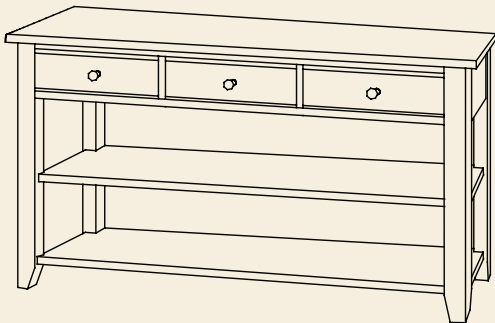

Crawford Hall Table

◀ **#PLW-0164**
3 Drawers, 3 Adjustable Shelves

#PLW-0165 ▶
3 Drawers, 3 Doors (Flat Panel),
3 Small Adjustable Shelves

◀ **#PLW-0166**
6 Drawers, 3 Doors (Flat Panel),
3 Small Adjustable Shelves

#PLW-0167 ▶
6 Drawers, 1 Long Adjustable Shelf

◀ **#PLW-0168**
3 Drawers, 2 Long Adjustable Shelves

#PLW-0169 ▶
3 Drawers, 1 Fixed Shelf, Open Base

◀ **#PLW-0170**
3 Drawers, 2 Fixed Shelves, Open Base

#PLW-0171 ▶
2 Drawers, Open Base

◀ **#PLW-0172**
2 Drawers, 2 Fixed Shelves, Open Base

#PLW-0173 ▶
4 Drawers, 2 Adjustable Shelves,
2 Doors (Flat Panel)

AVAILABLE OPTIONS:

Units are available with Raised Panel, Flat Panel, or Glass Doors. Additionally, Wood knobs and no bead on drawer edge are also available.