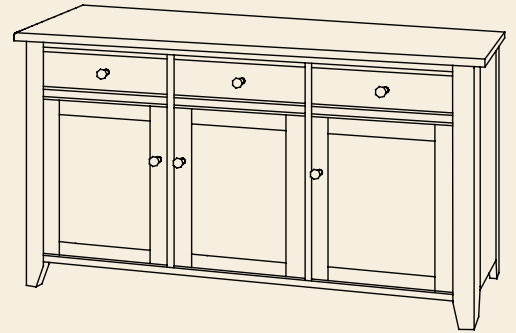

Crawford Hall Table

◀ **#PLW-0164**
3 Drawers, 3 Adjustable Shelves

#PLW-0165 ▶
3 Drawers, 3 Doors (Flat Panel),
3 Small Adjustable Shelves

◀ **#PLW-0166**
6 Drawers, 3 Doors (Flat Panel),
3 Small Adjustable Shelves

#PLW-0167 ▶
6 Drawers, 1 Long Adjustable Shelf

◀ **#PLW-0168**
3 Drawers, 2 Long Adjustable Shelves

#PLW-0169 ▶
3 Drawers, 1 Fixed Shelf, Open Base

◀ **#PLW-0170**
3 Drawers, 2 Fixed Shelves, Open Base

#PLW-0171 ▶
2 Drawers, Open Base

◀ **#PLW-0172**
2 Drawers, 2 Fixed Shelves, Open Base

#PLW-0173 ▶
4 Drawers, 2 Adjustable Shelves,
2 Doors (Flat Panel)

AVAILABLE OPTIONS:

Units are available with Raised Panel, Flat Panel, or Glass Doors. Additionally, Wood knobs and no bead on drawer edge are also available.