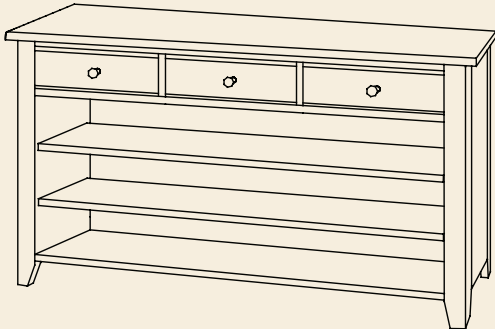

Crawford Hall Table

◀ **#PLW-0164**
3 Drawers, 3 Adjustable Shelves

#PLW-0165 ▶
3 Drawers, 3 Doors (Flat Panel),
3 Small Adjustable Shelves

◀ **#PLW-0166**
6 Drawers, 3 Doors (Flat Panel),
3 Small Adjustable Shelves

#PLW-0167 ▶
6 Drawers, 1 Long Adjustable Shelf

◀ **#PLW-0168**
3 Drawers, 2 Long Adjustable Shelves

#PLW-0169 ▶
3 Drawers, 1 Fixed Shelf, Open Base

◀ **#PLW-0170**
3 Drawers, 2 Fixed Shelves, Open Base

#PLW-0171 ▶
2 Drawers, Open Base

◀ **#PLW-0172**
2 Drawers, 2 Fixed Shelves, Open Base

#PLW-0173 ▶
4 Drawers, 2 Adjustable Shelves,
2 Doors (Flat Panel)

AVAILABLE OPTIONS:

Units are available with Raised Panel, Flat Panel, or Glass Doors. Additionally, Wood knobs and no bead on drawer edge are also available.