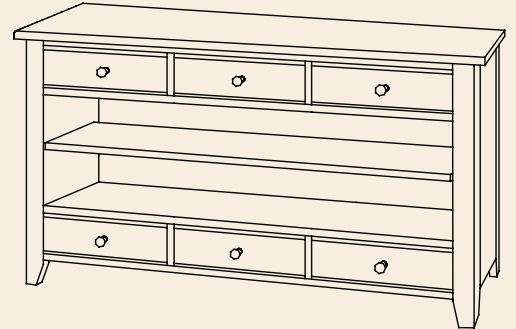

Crawford Hall Table

◀ **#PLW-0164**
3 Drawers, 3 Adjustable Shelves

#PLW-0165 ▶
3 Drawers, 3 Doors (Flat Panel),
3 Small Adjustable Shelves

◀ **#PLW-0166**
6 Drawers, 3 Doors (Flat Panel),
3 Small Adjustable Shelves

#PLW-0167 ▶
6 Drawers, 1 Long Adjustable Shelf

◀ **#PLW-0168**
3 Drawers, 2 Long Adjustable Shelves

#PLW-0169 ▶
3 Drawers, 1 Fixed Shelf, Open Base

◀ **#PLW-0170**
3 Drawers, 2 Fixed Shelves, Open Base

#PLW-0171 ▶
2 Drawers, Open Base

◀ **#PLW-0172**
2 Drawers, 2 Fixed Shelves, Open Base

#PLW-0173 ▶
4 Drawers, 2 Adjustable Shelves,
2 Doors (Flat Panel)

AVAILABLE OPTIONS:

Units are available with Raised Panel, Flat Panel, or Glass Doors. Additionally, Wood knobs and no bead on drawer edge are also available.