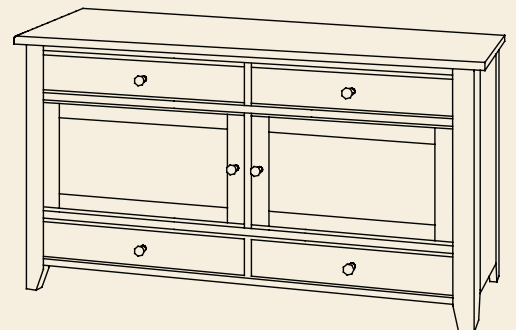

Crawford Hall Table

◀ **#PLW-0164**
3 Drawers, 3 Adjustable Shelves

#PLW-0165 ▶
3 Drawers, 3 Doors (Flat Panel),
3 Small Adjustable Shelves

◀ **#PLW-0166**
6 Drawers, 3 Doors (Flat Panel),
3 Small Adjustable Shelves

#PLW-0167 ▶
6 Drawers, 1 Long Adjustable Shelf

◀ **#PLW-0168**
3 Drawers, 2 Long Adjustable Shelves

#PLW-0169 ▶
3 Drawers, 1 Fixed Shelf, Open Base

◀ **#PLW-0170**
3 Drawers, 2 Fixed Shelves, Open Base

#PLW-0171 ▶
2 Drawers, Open Base

◀ **#PLW-0172**
2 Drawers, 2 Fixed Shelves, Open Base

#PLW-0173 ▶
4 Drawers, 2 Adjustable Shelves,
2 Doors (Flat Panel)

AVAILABLE OPTIONS:

Units are available with Raised Panel, Flat Panel, or Glass Doors. Additionally, Wood knobs and no bead on drawer edge are also available.