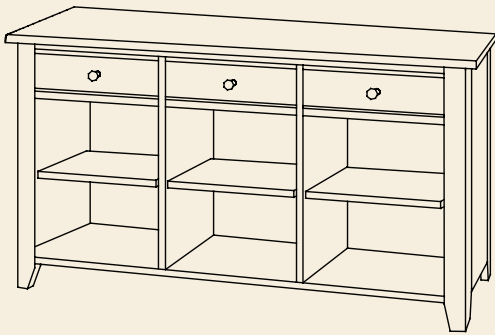

Crawford Hall Table

◀ **#PLW-0164**
3 Drawers, 3 Adjustable Shelves

#PLW-0165 ▶
3 Drawers, 3 Doors (Flat Panel),
3 Small Adjustable Shelves

◀ **#PLW-0166**
6 Drawers, 3 Doors (Flat Panel),
3 Small Adjustable Shelves

#PLW-0167 ▶
6 Drawers, 1 Long Adjustable Shelf

◀ **#PLW-0168**
3 Drawers, 2 Long Adjustable Shelves

#PLW-0169 ▶
3 Drawers, 1 Fixed Shelf, Open Base

◀ **#PLW-0170**
3 Drawers, 2 Fixed Shelves, Open Base

#PLW-0171 ▶
2 Drawers, Open Base

◀ **#PLW-0172**
2 Drawers, 2 Fixed Shelves, Open Base

#PLW-0173 ▶
4 Drawers, 2 Adjustable Shelves,
2 Doors (Flat Panel)

AVAILABLE OPTIONS:

Units are available with Raised Panel, Flat Panel, or Glass Doors. Additionally, Wood knobs and no bead on drawer edge are also available.