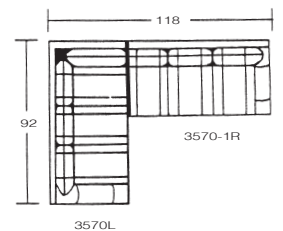

SUGGESTED CONFIGURATIONS

PLEASE REMEMBER THAT UPHOLSTERED SEATING IS A HANDMADE PRODUCT. DIMENSIONS MAY VARY SLIGHTLY FROM THOSE SHOWN HERE.