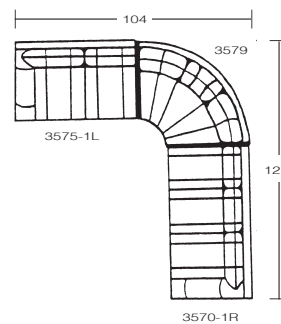

**3570R RIGHT ARM  
CORNER LEFT SOFA**  
H36 W92 D38  
INSIDE: H16 D73 D22  
SEAT H: 20 ARM H: 22

**3575-1L  
LEFT ARM LOVESEAT**  
H36 W57 D38  
INSIDE: H16 W47 D22  
SEAT H: 20 ARM H: 22

**3579  
WEDGE**  
H36 W74 D41  
INSIDE: H16 W56 D22  
SEAT H: 20

**3570-1L  
LEFT ARM SOFA**  
H36 W80 D38  
INSIDE: H16 W70 D22  
SEAT H: 20 ARM H: 22

**3570L LEFT ARM  
CORNER RIGHT SOFA**  
H36 W92 D38  
INSIDE: H16 W73 D22  
SEAT H: 20 ARM H: 22

**3575-1R  
RIGHT ARM LOVESEAT**  
H36 W57 D38  
INSIDE: H16 W47 D22  
SEAT H: 20 ARM H: 22

### SUGGESTED CONFIGURATIONS

PLEASE REMEMBER THAT UPHOLSTERED SEATING IS A HANDMADE PRODUCT. DIMENSIONS MAY VARY SLIGHTLY FROM THOSE SHOWN HERE.