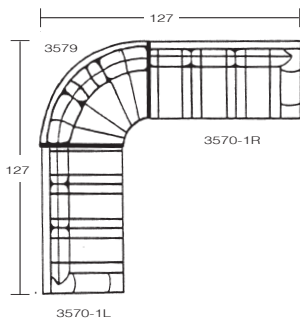

**3570R RIGHT ARM  
CORNER LEFT SOFA**  
H36 W92 D38  
INSIDE: H16 D73 D22  
SEAT H: 20 ARM H: 22

**3575-1L  
LEFT ARM LOVESEAT**  
H36 W57 D38  
INSIDE: H16 W47 D22  
SEAT H: 20 ARM H: 22

**3579  
WEDGE**  
H36 W74 D41  
INSIDE: H16 W56 D22  
SEAT H: 20

**3570-1L  
LEFT ARM SOFA**  
H36 W80 D38  
INSIDE: H16 W70 D22  
SEAT H: 20 ARM H: 22

**3570L LEFT ARM  
CORNER RIGHT SOFA**  
H36 W92 D38  
INSIDE: H16 W73 D22  
SEAT H: 20 ARM H: 22

**3575-1R  
RIGHT ARM LOVESEAT**  
H36 W57 D38  
INSIDE: H16 W47 D22  
SEAT H: 20 ARM H: 22

### SUGGESTED CONFIGURATIONS

PLEASE REMEMBER THAT UPHOLSTERED SEATING IS A HANDMADE PRODUCT. DIMENSIONS MAY VARY SLIGHTLY FROM THOSE SHOWN HERE.