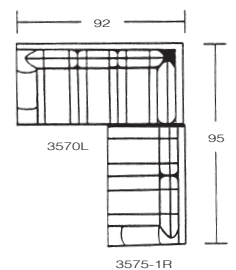

**3570R RIGHT ARM  
CORNER LEFT SOFA**  
H36 W92 D38  
INSIDE: H16 D73 D22  
SEAT H: 20 ARM H: 22

**3575-1L  
LEFT ARM LOVESEAT**  
H36 W57 D38  
INSIDE: H16 W47 D22  
SEAT H: 20 ARM H: 22

**3579  
WEDGE**  
H36 W74 D41  
INSIDE: H16 W56 D22  
SEAT H: 20

**3570-1L  
LEFT ARM SOFA**  
H36 W80 D38  
INSIDE: H16 W70 D22  
SEAT H: 20 ARM H: 22

**3570L LEFT ARM  
CORNER RIGHT SOFA**  
H36 W92 D38  
INSIDE: H16 W73 D22  
SEAT H: 20 ARM H: 22

**3575-1R  
RIGHT ARM LOVESEAT**  
H36 W57 D38  
INSIDE: H16 W47 D22  
SEAT H: 20 ARM H: 22

### SUGGESTED CONFIGURATIONS

PLEASE REMEMBER THAT UPHOLSTERED SEATING IS A HANDMADE PRODUCT. DIMENSIONS MAY VARY SLIGHTLY FROM THOSE SHOWN HERE.