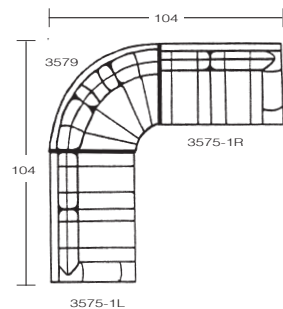

**3570R RIGHT ARM  
CORNER LEFT SOFA**  
H36 W92 D38  
INSIDE: H16 D73 D22  
SEAT H: 20 ARM H: 22

**3575-1L  
LEFT ARM LOVESEAT**  
H36 W57 D38  
INSIDE: H16 W47 D22  
SEAT H: 20 ARM H: 22

**3579  
WEDGE**  
H36 W74 D41  
INSIDE: H16 W56 D22  
SEAT H: 20

**3570-1L  
LEFT ARM SOFA**  
H36 W80 D38  
INSIDE: H16 W70 D22  
SEAT H: 20 ARM H: 22

**3570L LEFT ARM  
CORNER RIGHT SOFA**  
H36 W92 D38  
INSIDE: H16 W73 D22  
SEAT H: 20 ARM H: 22

**3575-1R  
RIGHT ARM LOVESEAT**  
H36 W57 D38  
INSIDE: H16 W47 D22  
SEAT H: 20 ARM H: 22

### SUGGESTED CONFIGURATIONS

PLEASE REMEMBER THAT UPHOLSTERED SEATING IS A HANDMADE PRODUCT. DIMENSIONS MAY VARY SLIGHTLY FROM THOSE SHOWN HERE.