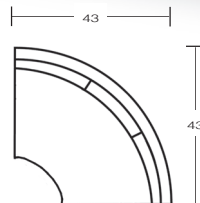

53

2675-1R

RIGHT ARM LOVESEAT

H34 W53 D39
INSIDE: H16 W45 D21
SEAT H: 20 ARM H: 24

2220 CELESTE SERIES MODULAR SKETCHES

STANDARD WITH EXCLUSIVE FEATHER,
FIBER AND FOAM CUSHIONS.

46

2679

WEDGE

H34 W69 D43
INSIDE: H16 W55 D21
SEAT H: 20

2222-10

2229

2220

2222-10

65

2220 ARMLESS SOFA

H34 W65 D27
INSIDE: H11 W65 D24
SEAT: H23

24

2222-10

ARMLESS CHAIR
H34 W24 D27
INSIDE: H11 W24 D24
SEAT: H23

43

2229 WEDGE

H34 W56 D32
INSIDE: H11 W56 D24
SEAT: H23