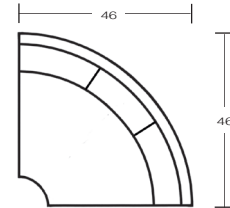

76

2670-1R

RIGHT ARM SOFA

H34 W76 D39
INSIDE: H16 W68 D21
SEAT H: 20 ARM H: 24

53

2675-1L

LEFT ARM LOVESEAT

H34 W53 D39
INSIDE: H16 W45 D21
SEAT H: 20 ARM H: 24

53

2675-1R

RIGHT ARM LOVESEAT

H34 W53 D39
INSIDE: H16 W45 D21
SEAT H: 20 ARM H: 24

2220 CELESTE SERIES MODULAR SKETCHES

STANDARD WITH EXCLUSIVE FEATHER,
FIBER AND FOAM CUSHIONS.

46

2679

WEDGE

H34 W69 D43
INSIDE: H16 W55 D21
SEAT H: 20

2222-10

2229

2220

2222-10

65

2220 ARMLESS SOFA