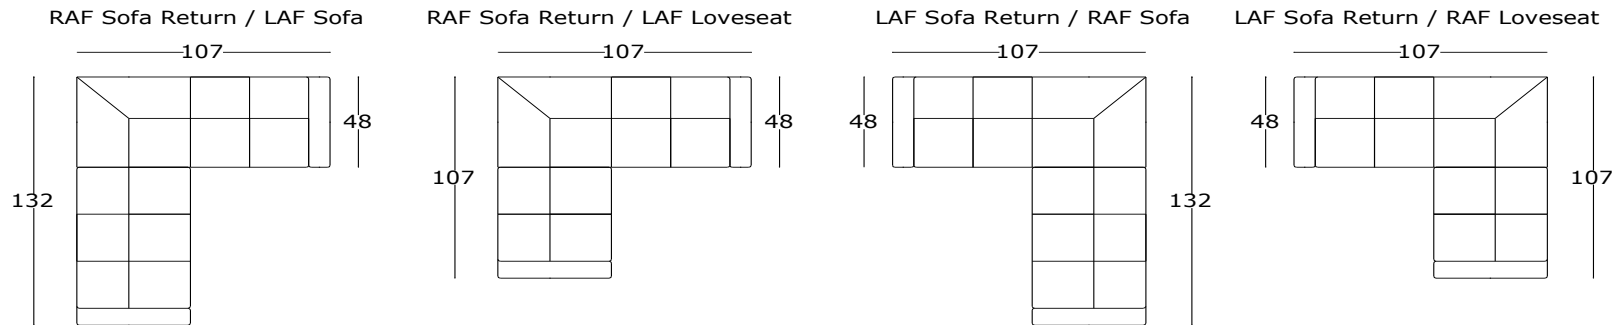

# The Restoration Collection

Style # 550 - Category 3

## Sample Configurations

\*All dimensions are approximate. AH: 26" AW: 9" SH: 20" SD: 26" Overall Height: 37"