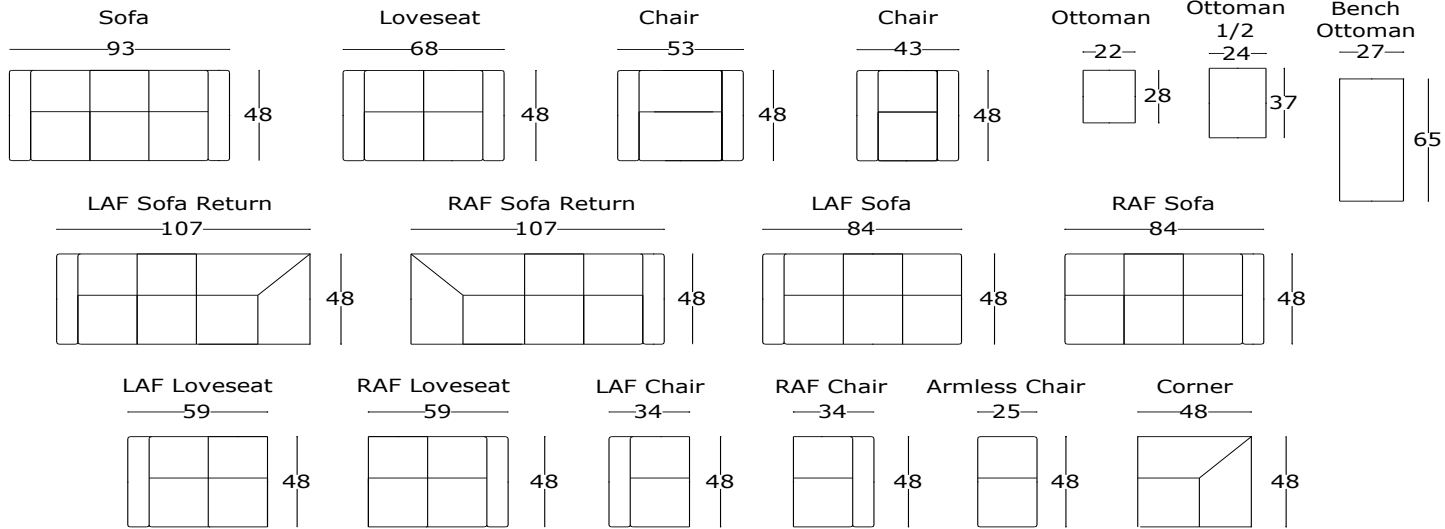

# The Restoration Collection

Style # 550 - Category 3

## Sample Configurations

\*All dimensions are approximate. AH: 26" AW: 9" SH: 20" SD: 26" Overall Height: 37"