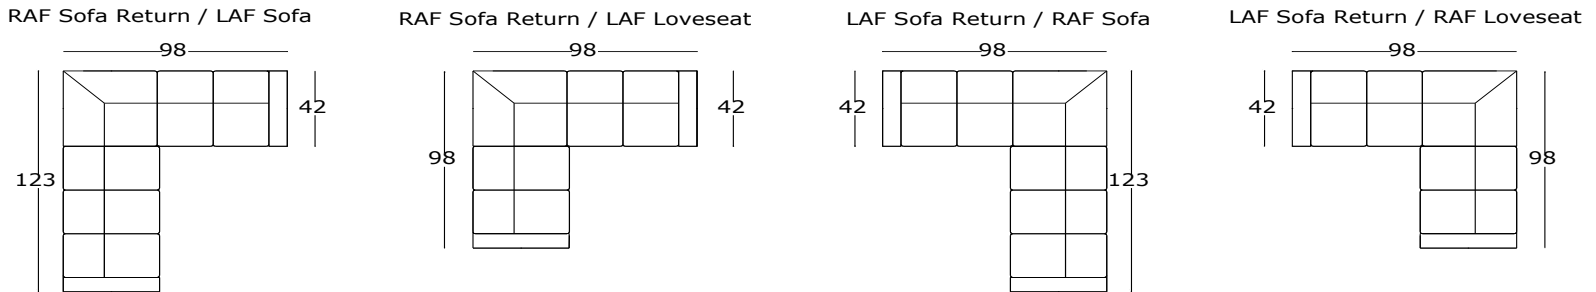

The Alpine Collection

Style # 727 - Category 3

Sample Configurations

*All dimensions are approximate. AH: 26" AW: 8" SH: 18" SD: 24" Overall Height: 36"