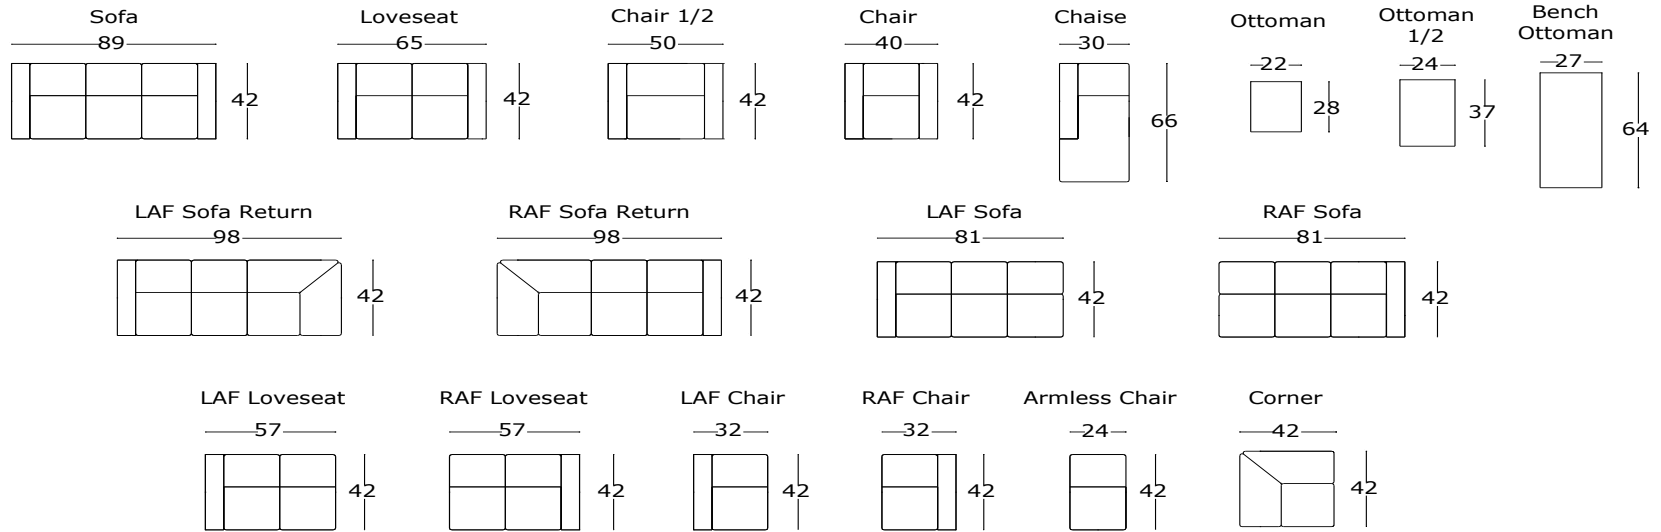

The Alpine Collection

Style # 727 - Category 3

Sample Configurations

*All dimensions are approximate. AH: 26" AW: 8" SH: 18" SD: 24" Overall Height: 36"