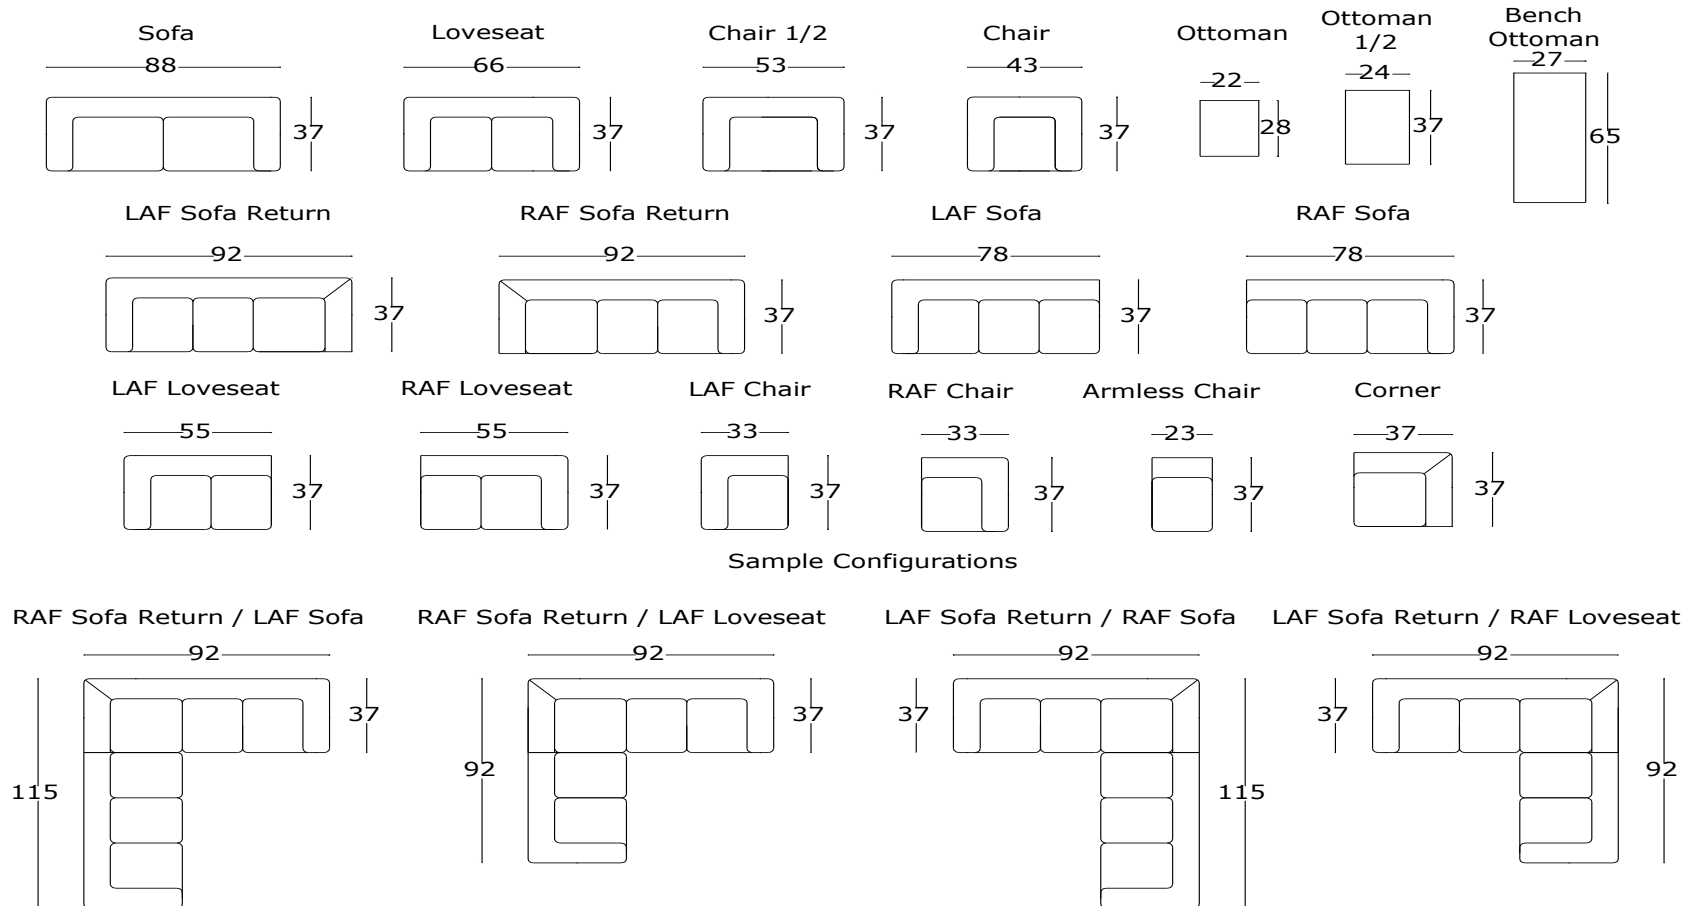

# The Birmingham Collection

Style # 606 - Category 4

\*All dimensions are approximate. AH: 31" AW: 6" SH: 20" SD: 21" Overall Height: 31"