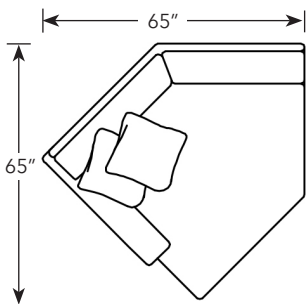

Corbin

4218L
4211-44AL
4216CP
4210-75R

Sketches are 1/4" scale
*All dimensions are approximate

Common Dimensions
D 39 1/2" H 37"
SH: 19 1/2"
SD: 21"
AH: 25 1/2"

Style Information

- Attached Back (loose available)
- Comfort Cushion
- Spring Edge
- Leather available
- Pillows: 20"

4218L
4211-44AL
4216CP
4210-75R

4210-91L
Corner Left Facing Sofa
W 91"

4210-91R
Corner Right Facing Sofa
W 91"

4215L
Left Facing Chair
W 31"

4215R
Right Facing Chair
W 31"

4210-75L
Left Facing Sofa
W 75"

4210-75R
Right Facing Sofa
W 75"

4211-53L
Left Facing Loveseat
W 53"

4211-53R
Right Facing Loveseat
W 53"

4211-44AL
Armless Loveseat
W 44"

4218L
Left Facing End Wedge
W 70 1/2" x D 54"

4218R
Right Facing End Wedge
W 70 1/2" x D 54"

4214L
Left Facing Chaise
W 31"
Seat Depth: 48"