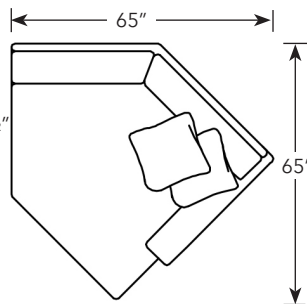

Corbin

4218L
4211-44AL
4216CP
4210-75R

Sketches are 1/4" scale
*All dimensions are approximate

Common Dimensions
D 39 1/2" H 37"
SH: 19 1/2"
SD: 21"
AH: 25 1/2"

Style Information

- Attached Back (loose available)
- Comfort Cushion
- Spring Edge
- Leather available
- Pillows: 20"

4218L
4211-44AL
4216CP
4210-75R

4210-91L
Corner Left Facing Sofa
W 91"

4210-91R
Corner Right Facing Sofa
W 91"

4215L
Left Facing Chair
W 31"

4215R
Right Facing Chair
W 31"

4210-75L
Left Facing Sofa
W 75"

4210-75R
Right Facing Sofa
W 75"

4211-53L
Left Facing Loveseat
W 53"

4211-53R
Right Facing Loveseat
W 53"

4211-44AL
Armless Loveseat
W 44"

4218L
Left Facing End Wedge
W 70 1/2" x D 54"

4218R
Right Facing End Wedge
W 70 1/2" x D 54"

4214L
Left Facing Chaise
W 31"
Seat Depth: 48"

4214R
Right Facing Chaise
W 31"
Seat Depth: 48"

4216CP
Cube Wedge
48" x 48"