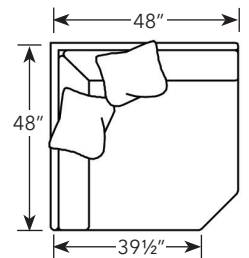

Corbin

4218L
4211-44AL
4216CP
4210-75R

Sketches are 1/4" scale
*All dimensions are approximate

Common Dimensions
D 39 1/2" H 37"
SH: 19 1/2"
SD: 21"
AH: 25 1/2"

Style Information

- Attached Back (loose available)
- Comfort Cushion
- Spring Edge
- Leather available
- Pillows: 20"

4218L
4211-44AL
4216CP
4210-75R

4210-91L
Corner Left Facing Sofa
W 91"

4210-91R
Corner Right Facing Sofa
W 91"

4215L
Left Facing Chair
W 31"

4215R
Right Facing Chair
W 31"

4210-75L
Left Facing Sofa
W 75"

4210-75R
Right Facing Sofa
W 75"

4211-53L
Left Facing Loveseat
W 53"

4211-53R
Right Facing Loveseat
W 53"

4211-44AL
Armless Loveseat
W 44"

4218L
Left Facing End Wedge
W 70 1/2" x D 54"

4218R
Right Facing End Wedge
W 70 1/2" x D 54"

4214L
Left Facing Chaise
W 31"
Seat Depth: 48"

4214R
Right Facing Chaise
W 31"
Seat Depth: 48"

4216CP
Cube Wedge
48" x 48"