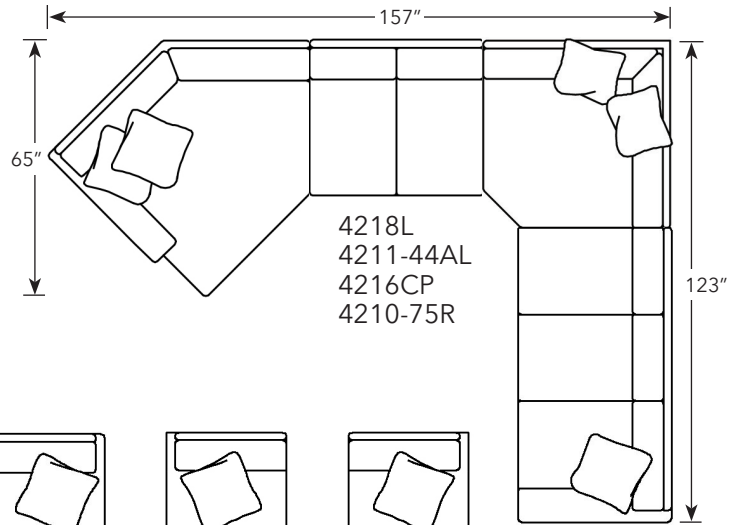

Corbin

4218L
4211-44AL
4216CP
4210-75R

Sketches are 1/4" scale
*All dimensions are approximate

Common Dimensions
D 39 1/2" H 37"
SH: 19 1/2"
SD: 21"
AH: 25 1/2"

Style Information

- Attached Back (loose available)
- Comfort Cushion
- Spring Edge
- Leather available
- Pillows: 20"

4218L
4211-44AL
4216CP
4210-75R

4210-91L
Corner Left Facing Sofa
W 91"

4210-91R
Corner Right Facing Sofa
W 91"

4215L
Left Facing Chair
W 31"

4215R
Right Facing Chair
W 31"

4210-75L
Left Facing Sofa
W 75"

4210-75R
Right Facing Sofa
W 75"

4211-53L
Left Facing Loveseat
W 53"

4211-53R
Right Facing Loveseat
W 53"

4211-44AL
Armless Loveseat
W 44"

4218L
Left Facing End Wedge
W 70 1/2" x D 54"

4218R
Right Facing End Wedge
W 70 1/2" x D 54"

4214L
Left Facing Chaise
W 31"
Seat Depth: 48"

4214R
Right Facing Chaise
W 31"
Seat Depth: 48"

4216CP
Cube Wedge
48" x 48"