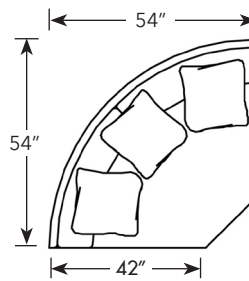

Comfy

9104L
9101-48AL
9100-100R

Sketches are 1/4" scale
*All dimensions are approximate

9100-100L
Corner Left Facing Sofa
W 100"

9100-100R
Corner Right Facing Sofa
W 100"

9100-84L
Left Facing Sofa
W 84"

9100-84R
Right Facing Sofa
W 84"

9101-60L
Left Facing Loveseat
W 60"

9101-60R
Right Facing Loveseat
W 60"

9101-48AL
Armless Loveseat
W 48"

9105L
Left Facing Chair
W 36"

9105R
Right Facing Chair
W 36"

9105AL
Armless Chair
W 24"

9104L
Left Facing Chaise
W 36"
Seat Depth: 47"

9104R
Right Facing Chaise
W 36"
Seat Depth: 47"

9106CP
Cube Wedge
42" x 42"

9110CP
Curve Wedge

9103 Ottoman
W 36" D 24" H 19"

Common Dimensions

D 42" H 38"
SH: 20"
SD: 23"
SD with Toss Backs: 18" (Chaise: 42")
AH: 25"