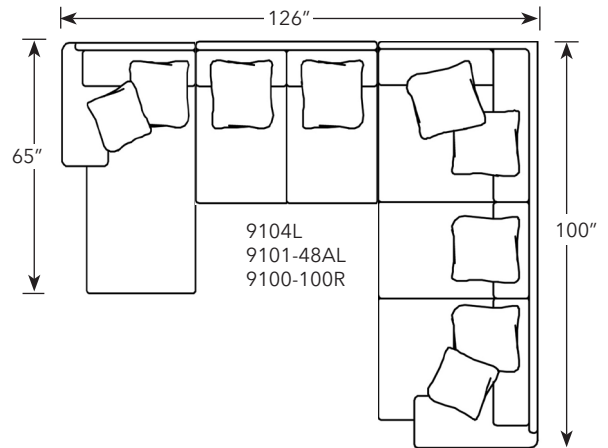

Comfy

9104L
9101-48AL
9100-100R

Sketches are 1/4" scale
*All dimensions are approximate

9100-100L
Corner Left Facing Sofa
W 100"

9100-100R
Corner Right Facing Sofa
W 100"

9100-84L
Left Facing Sofa
W 84"

9100-84R
Right Facing Sofa
W 84"

9101-60L
Left Facing Loveseat
W 60"

9101-60R
Right Facing Loveseat
W 60"

9101-48AL
Armless Loveseat
W 48"

9105L
Left Facing Chair
W 36"

9105R
Right Facing Chair
W 36"

9105AL
Armless Chair
W 24"

9104L
Left Facing Chaise
W 36"
Seat Depth: 47"

9104R
Right Facing Chaise
W 36"
Seat Depth: 47"

9106CP
Cube Wedge
42" x 42"

9110CP
Curve Wedge

9103 Ottoman
W 36" D 24" H 19"

Common Dimensions

D 42" H 38"
SH: 20"
SD: 23"
SD with Toss Backs: 18" (Chaise: 42")
AH: 25"

Style Information

- Loose Back only
- Comfort Cushion
- Hard Edge
- Pillows: 20" & 24"