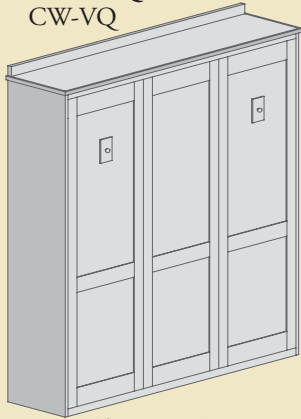

The Comfort Wood™ Wall Bed

— Complimentary Options —

Select the bed size just right for you...and add side units for maximum appeal and functionality!

Vertical - Queen
CW-VQ

64 $\frac{3}{8}$ "W x 16"D x 90 $\frac{1}{2}$ "H
Projection - 84"

Max. Mattress: 60"W x 12"Thick x 80"L

Vertical - Full
CW-VF

58 $\frac{3}{8}$ "W x 16"D x 85 $\frac{1}{2}$ "H
Projection - 80"

Max. Mattress: 54"W x 12"Thick x 75"L

Vertical - Twin
CW-VT

43"W x 16"D x 85 $\frac{1}{2}$ "H
Projection - 80"

**Side Unit w/
Two Doors & Desk Top**

(CW-10) 33"W x 18 1/2"D x 74"H
(CW-10A) 33"W x 12 7/8"D x 74"H

**Side Unit w/
Two Doors/Two Drawers
Pullout Surface**

(CW-14) 33"W x 18 1/2"D x 55"H
(CW-14A) 33"W x 12 7/8"D x 55"H