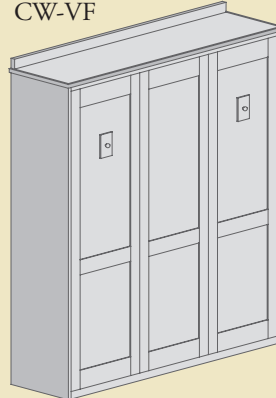

The Comfort Wood™ Wall Bed

— Complimentary Options —

Select the bed size just right for you...and add side units for maximum appeal and functionality!

Vertical - Queen
CW-VQ

64 $\frac{3}{8}$ "W x 16"D x 90 $\frac{1}{2}$ "H
Projection - 84"

Max. Mattress: 60"W x 12"Thick x 80"L

Vertical - Full
CW-VF

58 $\frac{3}{8}$ "W x 16"D x 85 $\frac{1}{2}$ "H
Projection - 80"

Max. Mattress: 54"W x 12"Thick x 75"L

Vertical - Twin
CW-VT

43"W x 16"D x 85 $\frac{1}{2}$ "H
Projection - 80"

**Side Unit w/
Two Doors & Desk Top**

(CW-10) 33"W x 18 1/2"D x 74"H
(CW-10A) 33"W x 12 7/8"D x 74"H

**Side Unit w/
Two Doors/Two Drawers
Pullout Surface**

(CW-14) 33"W x 18 1/2"D x 55"H
(CW-14A) 33"W x 12 7/8"D x 55"H