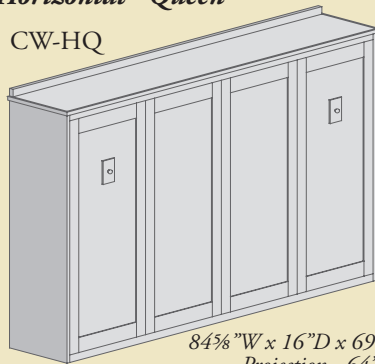

The Comfort Wood™ Wall Bed

— Complimentary Options —

Select the bed size just right for you...and add side units for maximum appeal and functionality!

Vertical - Queen
CW-VQ

64 $\frac{3}{8}$ "W x 16"D x 90 $\frac{1}{2}$ "H
Projection - 84"

Max. Mattress: 60"W x 12"Thick x 80"L

Vertical - Full
CW-VF

58 $\frac{3}{8}$ "W x 16"D x 85 $\frac{1}{2}$ "H
Projection - 80"

Max. Mattress: 54"W x 12"Thick x 75"L

Vertical - Twin
CW-VT

43"W x 16"D x 85 $\frac{1}{2}$ "H
Projection - 80"

Max. Mattress: 39"W x 12"Thick x 75"L

Horizontal - Queen

CW-HQ

84 $\frac{3}{8}$ "W x 16"D x 69 $\frac{3}{16}$ "H
Projection - 64"

Max. Mattress: 60"W x 12"Thick x 80"L

Horizontal - Full

CW-HF

79 $\frac{3}{8}$ "W x 16"D x 63 $\frac{3}{16}$ "H
Projection - 58"

**Side Unit w/
Two Doors & Desk Top**

(CW-10) 33"W x 18 1/2"D x 74"H
(CW-10A) 33"W x 12 7/8"D x 74"H

**Side Unit w/
Two Doors/Two Drawers
Pullout Surface**

(CW-14) 33"W x 18 1/2"D x 55"H
(CW-14A) 33"W x 12 7/8"D x 55"H