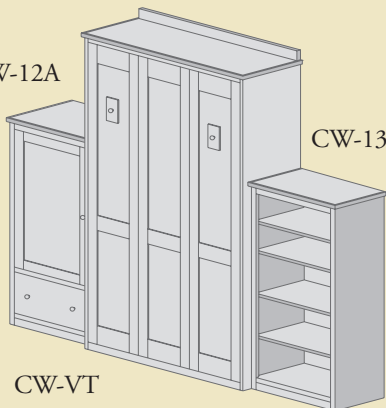

CW-50

Flat Panels

1 3/16"

**Side Unit w/
Five Shelves (4 Adj.)**

(CW-13) 23"W x 18 1/2"D x 55"H
(CW-13A) 23"W x 12 7/8"D x 55"H

**Side Unit w/
One Door/One Drawer**

(CW-12) 23"W x 18 1/2"D x 55"H
(CW-12A) 23"W x 12 7/8"D x 55"H

**Side Unit w/
Two Doors/Two Drawers
Pullout Surface**

(CW-11) 33"W x 18 1/2"D x 74"H
(CW-11A) 33"W x 12 7/8"D x 74"H

**Side Unit w/
Two Doors/Three Drawers
Pullout Surface**

(CW-9) 33"W x 18 1/2"D x 95"H

**Side Unit w/
Two Doors & Desk Top**

(CW-10) 33"W x 18 1/2"D x 74"H
(CW-10A) 33"W x 12 7/8"D x 74"H

**Side Unit w/
Two Doors/Two Drawers
Pullout Surface**

(CW-14) 33"W x 18 1/2"D x 55"H
(CW-14A) 33"W x 12 7/8"D x 55"H

**Side Unit w/ Two Doors
Three Shelves (2 Adj.)**

(CW-15) 33"W x 18 1/2"D x 55"H
(CW-15A) 33"W x 12 7/8"D x 55"H

CW-12A

CW-13A

CW-VT

**Sample Vertical Twin Bed
w/ Side Units**

The Comfort Wood™ Wall Bed Style: CW-30