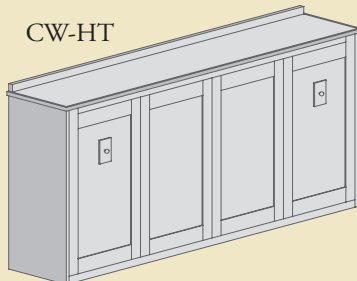

Horizontal - Twin

CW-HT

79 $\frac{3}{8}$ "W x 16"D x 48 $\frac{3}{4}$ "H
Projection - 43"

Max. Mattress: 39"W x 12"Thick x 75"L

CW-11

CW-HF