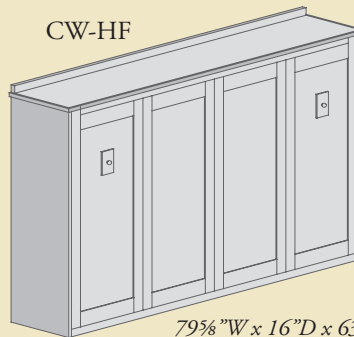

Max. Mattress: 60"W x 12"Thick x 80"L

Vertical - Full
CW-VF

58 $\frac{3}{8}$ "W x 16"D x 85 $\frac{1}{2}$ "H
Projection - 80"

Max. Mattress: 54"W x 12"Thick x 75"L

Vertical - Twin
CW-VT

43"W x 16"D x 85 $\frac{1}{2}$ "H
Projection - 80"

Max. Mattress: 39"W x 12"Thick x 75"L

Horizontal - Queen

CW-HQ

84 $\frac{3}{8}$ "W x 16"D x 69 $\frac{3}{16}$ "H
Projection - 64"

Max. Mattress: 60"W x 12"Thick x 80"L

Horizontal - Full

CW-HF

79 $\frac{3}{8}$ "W x 16"D x 63 $\frac{3}{16}$ "H
Projection - 58"

Max. Mattress: 54"W x 12"Thick x 75"L

Horizontal - Twin

CW-HT

79 $\frac{3}{8}$ "W x 16"D x 48 $\frac{3}{4}$ "H
Projection - 43"

Max. Mattress: 39"W x 12"Thick x 75"L

CW-11

CW-HF

CW-10

**Side Unit w/
Two Doors & Desk Top**

(CW-10) 33"W x 18 1/2"D x 74"H
(CW-10A) 33"W x 12 7/8"D x 74"H

**Side Unit w/
Two Doors/Two Drawers
Pullout Surface**

(CW-14) 33"W x 18 1/2"D x 55"H
(CW-14A) 33"W x 12 7/8"D x 55"H