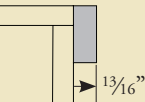

Flat Panels

2 1/2"

CW-30

Raised Panels

1"

CW-40

Raised Panels

2"

CW-50

Flat Panels

1 3/16"

**Side Unit w/
Five Shelves (4 Adj.)**

(CW-13) 23"W x 18 1/2"D x 55"H
(CW-13A) 23"W x 12 7/8"D x 55"H

**Side Unit w/
One Door/One Drawer**

(CW-12) 23"W x 18 1/2"D x 55"H
(CW-12A) 23"W x 12 7/8"D x 55"H

**Side Unit w/
Two Doors/Two Drawers
Pullout Surface**

(CW-11) 33"W x 18 1/2"D x 74"H
(CW-11A) 33"W x 12 7/8"D x 74"H

**Side Unit w/
Two Doors/Three Drawers
Pullout Surface**

(CW-9) 33"W x 18 1/2"D x 95"H