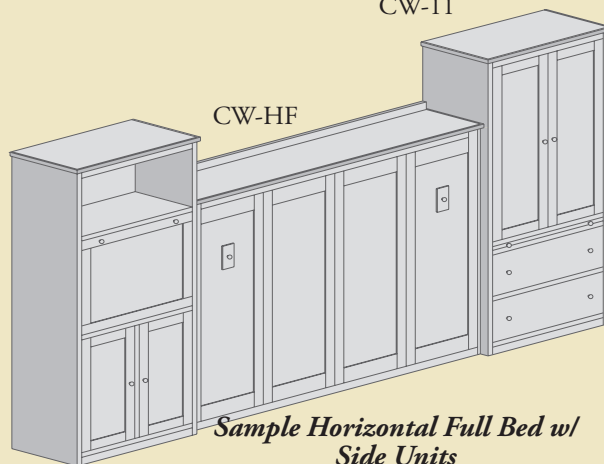

Max. Mattress: 54"W x 12"Thick x 75"L

Horizontal - Twin

CW-HT

79 $\frac{3}{8}$ "W x 16"D x 48 $\frac{3}{4}$ "H
Projection - 43"

Max. Mattress: 39"W x 12"Thick x 75"L

CW-11

CW-HF

CW-10

CW-50

Flat Panels

1 3/16"

**Side Unit w/
Five Shelves (4 Adj.)**

(CW-13) 23"W x 18 1/2"D x 55"H
(CW-13A) 23"W x 12 7/8"D x 55"H

**Side Unit w/
One Door/One Drawer**

(CW-12) 23"W x 18 1/2"D x 55"H
(CW-12A) 23"W x 12 7/8"D x 55"H

**Side Unit w/
Two Doors/Two Drawers
Pullout Surface**

(CW-11) 33"W x 18 1/2"D x 74"H
(CW-11A) 33"W x 12 7/8"D x 74"H

**Side Unit w/
Two Doors/Three Drawers
Pullout Surface**

(CW-9) 33"W x 18 1/2"D x 95"H

**Side Unit w/
Two Doors & Desk Top**

(CW-10) 33"W x 18 1/2"D x 74"H
(CW-10A) 33"W x 12 7/8"D x 74"H

**Side Unit w/
Two Doors/Two Drawers
Pullout Surface**

(CW-14) 33"W x 18 1/2"D x 55"H
(CW-14A) 33"W x 12 7/8"D x 55"H