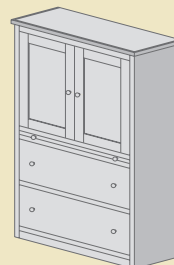

CW-50

Flat Panels

1 3/16"

**Side Unit w/
Five Shelves (4 Adj.)**

(CW-13) 23"W x 18 1/2"D x 55"H
(CW-13A) 23"W x 12 7/8"D x 55"H

**Side Unit w/
One Door/One Drawer**

(CW-12) 23"W x 18 1/2"D x 55"H
(CW-12A) 23"W x 12 7/8"D x 55"H

**Side Unit w/
Two Doors/Two Drawers
Pullout Surface**

(CW-11) 33"W x 18 1/2"D x 74"H
(CW-11A) 33"W x 12 7/8"D x 74"H

**Side Unit w/
Two Doors/Three Drawers
Pullout Surface**

(CW-9) 33"W x 18 1/2"D x 95"H

**Side Unit w/
Two Doors & Desk Top**

(CW-10) 33"W x 18 1/2"D x 74"H
(CW-10A) 33"W x 12 7/8"D x 74"H

**Side Unit w/
Two Doors/Two Drawers
Pullout Surface**

(CW-14) 33"W x 18 1/2"D x 55"H
(CW-14A) 33"W x 12 7/8"D x 55"H