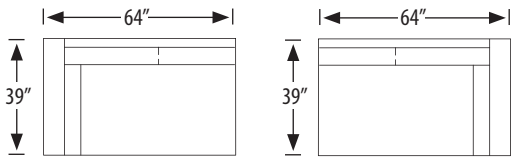

Ansley Sectional

5295-2L Left Arm Facing Loveseat
 5295-2R Right Arm Facing Loveseat
 outside H 35 W 64 D 39 in. | inside H 18.5 W 48 D 23 in.
 seat H 20 in. | arm H 35 in.

5295-LAFP Left Arm Facing Peninsula
 5295-RAFP Right Arm Facing Peninsula
 outside H 35 W 39 D 90 in. | inside H 18.5 W 23 D 74 in.
 seat H 20 in. | arm H 35 in.

5295-3L Left Arm Facing Sofa
 5295-3R Right Arm Facing Sofa
 outside H 35 W 90 D 39 in. | inside H 18.5 W 74 D 23 in.
 seat H 20 in. | arm H 35 in.