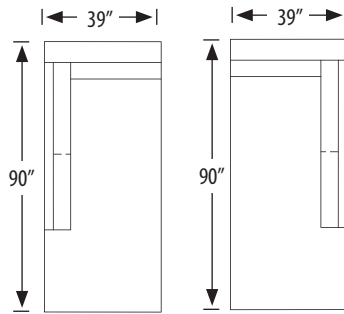

Ansley Sectional

5295-2L Left Arm Facing Loveseat
 5295-2R Right Arm Facing Loveseat
 outside H 35 W 64 D 39 in. | inside H 18.5 W 48 D 23 in.
 seat H 20 in. | arm H 35 in.

5295-LAFP Left Arm Facing Peninsula
 5295-RAFP Right Arm Facing Peninsula
 outside H 35 W 39 D 90 in. | inside H 18.5 W 23 D 74 in.
 seat H 20 in. | arm H 35 in.

5295-3L Left Arm Facing Sofa
 5295-3R Right Arm Facing Sofa
 outside H 35 W 90 D 39 in. | inside H 18.5 W 74 D 23 in.
 seat H 20 in. | arm H 35 in.