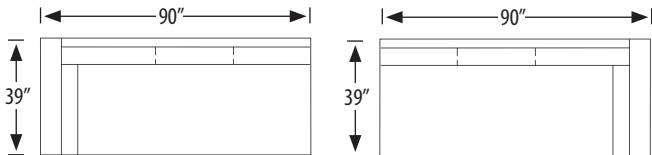

Ansley Sectional

5295-2L Left Arm Facing Loveseat
 5295-2R Right Arm Facing Loveseat
 outside H 35 W 64 D 39 in. | inside H 18.5 W 48 D 23 in.
 seat H 20 in. | arm H 35 in.

5295-LAFP Left Arm Facing Peninsula
 5295-RAFP Right Arm Facing Peninsula
 outside H 35 W 39 D 90 in. | inside H 18.5 W 23 D 74 in.
 seat H 20 in. | arm H 35 in.

5295-3L Left Arm Facing Sofa
 5295-3R Right Arm Facing Sofa
 outside H 35 W 90 D 39 in. | inside H 18.5 W 74 D 23 in.
 seat H 20 in. | arm H 35 in.