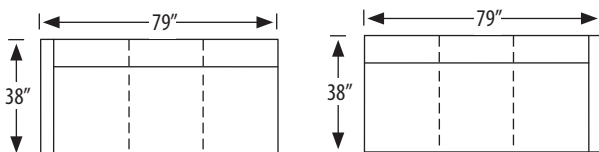

Fox Sectional

4245-2L Left Arm Facing Loveseat

4245-2R Right Arm Facing Loveseat

outside H 37 W 53 D 38 in. | inside H 17.5 W 50.5 D 22 in.

seat H 20 in. | arm H 24 in.

4245-3LAC Left Arm Facing Corner Sofa

4245-3RAC Right Arm Facing Corner Sofa

outside H 37 W 90 D 38 in. | inside H 17.5 W 71 D 22 in.

seat H 20 in. | arm H 24 in.

4245-3L Left Arm Facing Sofa

4245-3R Right Arm Facing Sofa

outside H 37 W 79 D 38 in. | inside H 17.5 W 76 D 22 in.

seat H 20 in. | arm H 24 in.

photographed above: 4245-2L, 4245-3RAC