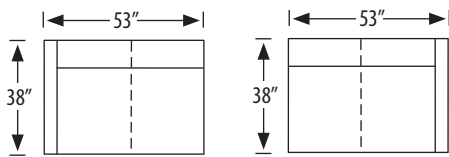

Fox Sectional

4245-2L Left Arm Facing Loveseat

4245-2R Right Arm Facing Loveseat

outside H 37 W 53 D 38 in. | inside H 17.5 W 50.5 D 22 in.

seat H 20 in. | arm H 24 in.

4245-3LAC Left Arm Facing Corner Sofa

4245-3RAC Right Arm Facing Corner Sofa

outside H 37 W 90 D 38 in. | inside H 17.5 W 71 D 22 in.

seat H 20 in. | arm H 24 in.

4245-3L Left Arm Facing Sofa

4245-3R Right Arm Facing Sofa

outside H 37 W 79 D 38 in. | inside H 17.5 W 76 D 22 in.

seat H 20 in. | arm H 24 in.

photographed above: 4245-2L, 4245-3RAC