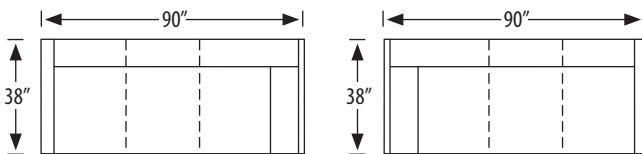

Fox Sectional

4245-2L Left Arm Facing Loveseat

4245-2R Right Arm Facing Loveseat

outside H 37 W 53 D 38 in. | inside H 17.5 W 50.5 D 22 in.

seat H 20 in. | arm H 24 in.

4245-3LAC Left Arm Facing Corner Sofa

4245-3RAC Right Arm Facing Corner Sofa

outside H 37 W 90 D 38 in. | inside H 17.5 W 71 D 22 in.

seat H 20 in. | arm H 24 in.

4245-3L Left Arm Facing Sofa

4245-3R Right Arm Facing Sofa

outside H 37 W 79 D 38 in. | inside H 17.5 W 76 D 22 in.

seat H 20 in. | arm H 24 in.

photographed above: 4245-2L, 4245-3RAC