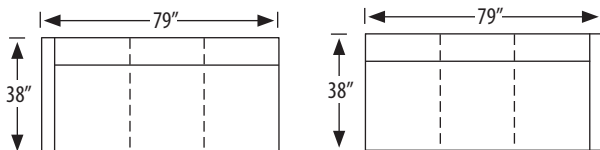

Cope Sectional

4135-2L Left Arm Facing Loveseat

4135-2R Right Arm Facing Loveseat

outside H 37 W 53 D 38 in. | inside H 17.5 W 50.5 D 22 in.
 seat H 20 in. | arm H 24 in.

4135-3LAC Left Arm Facing Corner Sofa

4135-3RAC Right Arm Facing Corner Sofa

outside H 37 W 90 D 38 in. | inside H 17.5 W 71 D 22 in.
 seat H 20 in. | arm H 24 in.

4135-3L Left Arm Facing Sofa

4135-3R Right Arm Facing Sofa

outside H 37 W 79 D 38 in. | inside H 17.5 W 76 D 22 in.
 seat H 20 in. | arm H 24 in.