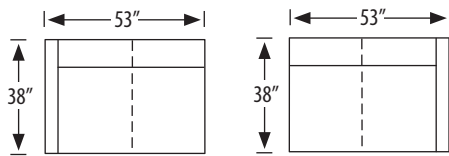

Cope Sectional

4135-2L Left Arm Facing Loveseat

4135-2R Right Arm Facing Loveseat

outside H 37 W 53 D 38 in. | inside H 17.5 W 50.5 D 22 in.
 seat H 20 in. | arm H 24 in.

4135-3LAC Left Arm Facing Corner Sofa

4135-3RAC Right Arm Facing Corner Sofa

outside H 37 W 90 D 38 in. | inside H 17.5 W 71 D 22 in.
 seat H 20 in. | arm H 24 in.

4135-3L Left Arm Facing Sofa

4135-3R Right Arm Facing Sofa

outside H 37 W 79 D 38 in. | inside H 17.5 W 76 D 22 in.
 seat H 20 in. | arm H 24 in.