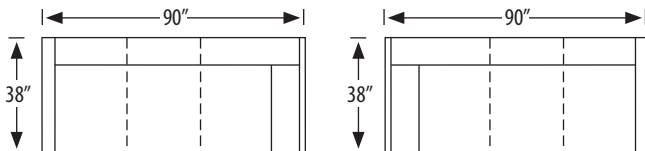

Cope Sectional

4135-2L Left Arm Facing Loveseat

4135-2R Right Arm Facing Loveseat

outside H 37 W 53 D 38 in. | inside H 17.5 W 50.5 D 22 in.
 seat H 20 in. | arm H 24 in.

4135-3LAC Left Arm Facing Corner Sofa

4135-3RAC Right Arm Facing Corner Sofa

outside H 37 W 90 D 38 in. | inside H 17.5 W 71 D 22 in.
 seat H 20 in. | arm H 24 in.

4135-3L Left Arm Facing Sofa

4135-3R Right Arm Facing Sofa

outside H 37 W 79 D 38 in. | inside H 17.5 W 76 D 22 in.
 seat H 20 in. | arm H 24 in.