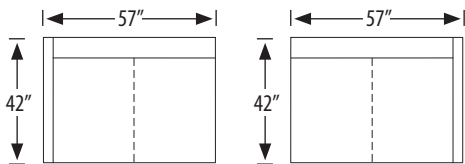

### 3285-SC Monticello Square Corner

outside H 32 W 42 D 42 in. | inside H 12 W 27 D 27 in.  
seat H 21.5 in. | arm H 32 in.

### 3285-LCH/RCH Monticello Chaise

outside H 32 W 35 D 67 in. | inside H 12 W 23 D 52 in.  
seat H 21.5 in. | arm H 32 in.

### 3285-2R Monticello RAF Loveseat

outside H 32 W 57 D 42 in. | inside H 12 W 45 D 27 in.  
seat H 21.5 in. | arm H 32 in.