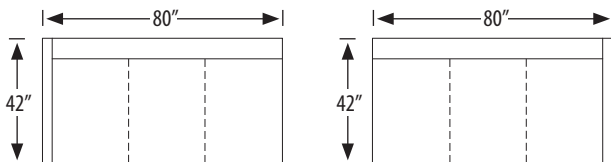

3285-3L Monticello LAF Sofa | 3285-3L-S Left Arm Facing Sleeper Sofa 3285-3R Monticello RAF Sofa | 3285-3R-S Right Arm Facing Sleeper Sofa

outside H 32 W 80 D 42 in. | inside H 12 W 68 D 27 in.
seat H 21.5 in. | arm H 32 in.

Also Available: 3286-Monticello Studio Sectional with outside depth of 38 in.