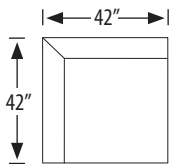

### 3285-SC Monticello Square Corner

outside H 32 W 42 D 42 in. | inside H 12 W 27 D 27 in.  
seat H 21.5 in. | arm H 32 in.

### 3285-LCH/RCH Monticello Chaise

outside H 32 W 35 D 67 in. | inside H 12 W 23 D 52 in.  
seat H 21.5 in. | arm H 32 in.

### 3285-2R Monticello RAF Loveseat

outside H 32 W 57 D 42 in. | inside H 12 W 45 D 27 in.  
seat H 21.5 in. | arm H 32 in.