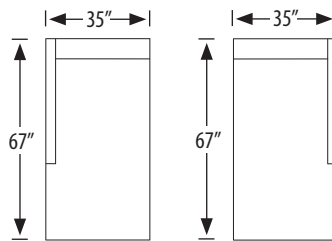

### 3285-SC Monticello Square Corner

outside H 32 W 42 D 42 in. | inside H 12 W 27 D 27 in.  
seat H 21.5 in. | arm H 32 in.

### 3285-LCH/RCH Monticello Chaise

outside H 32 W 35 D 67 in. | inside H 12 W 23 D 52 in.  
seat H 21.5 in. | arm H 32 in.

### 3285-2R Monticello RAF Loveseat

outside H 32 W 57 D 42 in. | inside H 12 W 45 D 27 in.  
seat H 21.5 in. | arm H 32 in.

### 3285-3L Monticello LAF Sofa | 3285-3L-S Left Arm Facing Sleeper Sofa 3285-3R Monticello RAF Sofa | 3285-3R-S Right Arm Facing Sleeper Sofa

outside H 32 W 80 D 42 in. | inside H 12 W 68 D 27 in.  
seat H 21.5 in. | arm H 32 in.