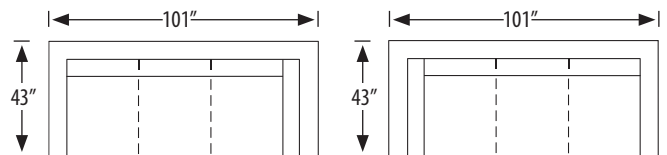

2755-SC Square Corner

outside H 36.5 W 43 D 43 in. | inside H 17 W 23 D 23 in.
seat H 21.5 in.

2755-2L Left Arm Loveseat

2755-2R Right Arm Loveseat

outside H 36.5 W 58 D 43 in. | inside H 17 W 48 D 43 in.
seat H 21.5 in. | arm H 26.5 in.

2755-3L Left Arm Sofa

2755-3R Right Arm Sofa

outside H 36.5 W 82 D 43 in. | inside H 17 W 72 D 23 in.
seat H 21.5 in. | arm H 26.5 in.

2755-1L LEFT ARM CHAIR

2755-1R RIGHT ARM CHAIR

OUTSIDE H 36.5 W 34 D 43 in. | INSIDE H 17 W 24 D 23 in.
SEAT H 21.5 in. | ARM H 26.5 in.

2755-AS ARMLESS SOFA

OUTSIDE H 36.5 W 72 D 43 in. | INSIDE H 17 W 72 D 23 in.
SEAT H 21.5 in.

2755-3LAC Left Arm Corner Sofa

2755-3RAC Right Arm Corner Sofa

outside H 36.5 W 101 D 43 in. | inside H 17 W 71 D 23 in.
seat H 21.5 in. | arm H 26.5 in.

2755-LCH Left Arm Chaise

2755-RCH Right Arm Chaise

outside H 36.5 W 34 D 68 in. | inside H 17 W 24 D 48 in.
seat H 21.5 in. | arm H 26.5 in.

2755-CO Chaise Ottoman

outside H 21.5 W 34 D 25 in.

photographed above: 2755-3L, 2755-RCH