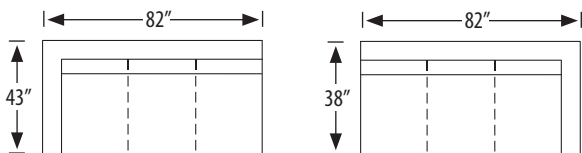

Baxter Sectional

2755-AC Armless Chair

outside H 36.5 W 24 D 43 in. | inside H 17 W 24 D 23 in.
seat H 21.5 in.

2755-AL Armless Loveseat

outside H 36.5 W 48 D 43 in. | inside H 17 W 48 D 23 in.
seat H 21.5 in.

2755-SC Square Corner

outside H 36.5 W 43 D 43 in. | inside H 17 W 23 D 23 in.
seat H 21.5 in.

2755-2L Left Arm Loveseat

2755-2R Right Arm Loveseat

outside H 36.5 W 58 D 43 in. | inside H 17 W 48 D 43 in.
seat H 21.5 in. | arm H 26.5 in.

2755-3L Left Arm Sofa

2755-3R Right Arm Sofa

outside H 36.5 W 82 D 43 in. | inside H 17 W 72 D 23 in.
seat H 21.5 in. | arm H 26.5 in.

2755-1L LEFT ARM CHAIR

2755-1R RIGHT ARM CHAIR

OUTSIDE H 36.5 W 34 D 43 in. | INSIDE H 17 W 24 D 23 in.
SEAT H 21.5 in. | ARM H 26.5 in.

2755-AS ARMLESS SOFA

OUTSIDE H 36.5 W 72 D 43 in. | INSIDE H 17 W 72 D 23 in.
SEAT H 21.5 in.

2755-3LAC Left Arm Corner Sofa

2755-3RAC Right Arm Corner Sofa

outside H 36.5 W 101 D 43 in. | inside H 17 W 71 D 23 in.
seat H 21.5 in. | arm H 26.5 in.