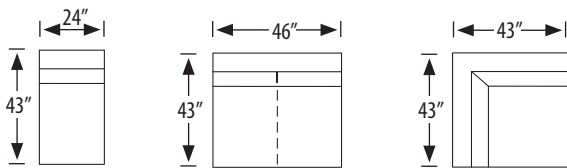

Baxter Sectional

2755-AC Armless Chair

outside H 36.5 W 24 D 43 in. | inside H 17 W 24 D 23 in.
seat H 21.5 in.

2755-AL Armless Loveseat

outside H 36.5 W 48 D 43 in. | inside H 17 W 48 D 23 in.
seat H 21.5 in.

2755-SC Square Corner

outside H 36.5 W 43 D 43 in. | inside H 17 W 23 D 23 in.
seat H 21.5 in.

2755-2L Left Arm Loveseat

2755-2R Right Arm Loveseat

outside H 36.5 W 58 D 43 in. | inside H 17 W 48 D 43 in.
seat H 21.5 in. | arm H 26.5 in.

2755-AS ARMLESS SOFA

OUTSIDE H 36.5 W 72 D 43 in. | INSIDE H 17 W 72 D 23 in.
SEAT H 21.5 in.

2755-3LAC Left Arm Corner Sofa

2755-3RAC Right Arm Corner Sofa

outside H 36.5 W 101 D 43 in. | inside H 17 W 71 D 23 in.
seat H 21.5 in. | arm H 26.5 in.

2755-LCH Left Arm Chaise

2755-RCH Right Arm Chaise

outside H 36.5 W 34 D 68 in. | inside H 17 W 24 D 48 in.
seat H 21.5 in. | arm H 26.5 in.

2755-CO Chaise Ottoman

outside H 21.5 W 34 D 25 in.

photographed above: 2755-3L, 2755-RCH