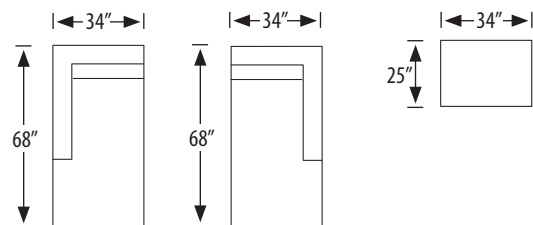

2755-SC Square Corner

outside H 36.5 W 43 D 43 in. | inside H 17 W 23 D 23 in.
seat H 21.5 in.

2755-2L Left Arm Loveseat

2755-2R Right Arm Loveseat

outside H 36.5 W 58 D 43 in. | inside H 17 W 48 D 43 in.
seat H 21.5 in. | arm H 26.5 in.

2755-3L Left Arm Sofa

2755-3R Right Arm Sofa

outside H 36.5 W 82 D 43 in. | inside H 17 W 72 D 23 in.
seat H 21.5 in. | arm H 26.5 in.

2755-1L LEFT ARM CHAIR

2755-1R RIGHT ARM CHAIR

OUTSIDE H 36.5 W 34 D 43 in. | INSIDE H 17 W 24 D 23 in.
SEAT H 21.5 in. | ARM H 26.5 in.

2755-AS ARMLESS SOFA

OUTSIDE H 36.5 W 72 D 43 in. | INSIDE H 17 W 72 D 23 in.
SEAT H 21.5 in.

2755-3LAC Left Arm Corner Sofa

2755-3RAC Right Arm Corner Sofa

outside H 36.5 W 101 D 43 in. | inside H 17 W 71 D 23 in.
seat H 21.5 in. | arm H 26.5 in.

2755-LCH Left Arm Chaise

2755-RCH Right Arm Chaise

outside H 36.5 W 34 D 68 in. | inside H 17 W 24 D 48 in.
seat H 21.5 in. | arm H 26.5 in.

2755-CO Chaise Ottoman

outside H 21.5 W 34 D 25 in.

photographed above: 2755-3L, 2755-RCH