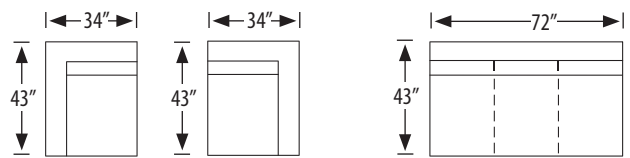

Baxter Sectional

2755-AC Armless Chair

outside H 36.5 W 24 D 43 in. | inside H 17 W 24 D 23 in.
seat H 21.5 in.

2755-AL Armless Loveseat

outside H 36.5 W 48 D 43 in. | inside H 17 W 48 D 23 in.
seat H 21.5 in.

2755-SC Square Corner

outside H 36.5 W 43 D 43 in. | inside H 17 W 23 D 23 in.
seat H 21.5 in.

2755-2L Left Arm Loveseat

2755-2R Right Arm Loveseat

outside H 36.5 W 58 D 43 in. | inside H 17 W 48 D 43 in.
seat H 21.5 in. | arm H 26.5 in.

2755-3L Left Arm Sofa

2755-3R Right Arm Sofa

outside H 36.5 W 82 D 43 in. | inside H 17 W 72 D 23 in.
seat H 21.5 in. | arm H 26.5 in.

2755-1L LEFT ARM CHAIR

2755-1R RIGHT ARM CHAIR

OUTSIDE H 36.5 W 34 D 43 in. | INSIDE H 17 W 24 D 23 in.
SEAT H 21.5 in. | ARM H 26.5 in.

2755-AS ARMLESS SOFA

OUTSIDE H 36.5 W 72 D 43 in. | INSIDE H 17 W 72 D 23 in.
SEAT H 21.5 in.

2755-3LAC Left Arm Corner Sofa

2755-3RAC Right Arm Corner Sofa

outside H 36.5 W 101 D 43 in. | inside H 17 W 71 D 23 in.
seat H 21.5 in. | arm H 26.5 in.