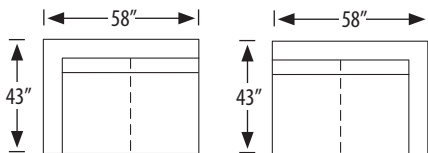

Baxter Sectional

2755-AC Armless Chair

outside H 36.5 W 24 D 43 in. | inside H 17 W 24 D 23 in.
seat H 21.5 in.

2755-AL Armless Loveseat

outside H 36.5 W 48 D 43 in. | inside H 17 W 48 D 23 in.
seat H 21.5 in.

2755-SC Square Corner

outside H 36.5 W 43 D 43 in. | inside H 17 W 23 D 23 in.
seat H 21.5 in.

2755-2L Left Arm Loveseat

2755-2R Right Arm Loveseat

outside H 36.5 W 58 D 43 in. | inside H 17 W 48 D 43 in.
seat H 21.5 in. | arm H 26.5 in.

2755-AS ARMLESS SOFA

OUTSIDE H 36.5 W 72 D 43 in. | INSIDE H 17 W 72 D 23 in.
SEAT H 21.5 in.

2755-3LAC Left Arm Corner Sofa

2755-3RAC Right Arm Corner Sofa

outside H 36.5 W 101 D 43 in. | inside H 17 W 71 D 23 in.
seat H 21.5 in. | arm H 26.5 in.

2755-LCH Left Arm Chaise

2755-RCH Right Arm Chaise

outside H 36.5 W 34 D 68 in. | inside H 17 W 24 D 48 in.
seat H 21.5 in. | arm H 26.5 in.

2755-CO Chaise Ottoman

outside H 21.5 W 34 D 25 in.

photographed above: 2755-3L, 2755-RCH