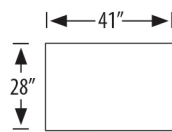

Brutus Sectional

2745-ALR Armless Left Return Sofa  
 2745-ARR Armless Right Return Sofa  
 outside H 36 W 76 D 41 in. | inside H 36 W 70 D 23 in.  
 seat H 19 in.

2745-AS Armless Sofa  
 outside H 36 W 70 D 41 in. | inside H 18 W 70 D 23 in.  
 seat H 19 in.

2745-LAFP Left Arm Facing Peninsula  
 2745-RAFP Right Arm Facing Peninsula  
 outside H 36 W 104 D 41 in. | inside H 18 W 86 D 23 in.  
 seat H 19 in. | arm H 34 in.

2745-O Cocktail Ottoman  
 outside H 19 W 41 D 41 in.  
 seat H 19 in.

2745-BO Bumper Ottoman  
 outside H 19 W 41 D 28 in.  
 seat H 19 in.

photographed above: 2745-LAFP, 2745-AS, 2745-RAFP