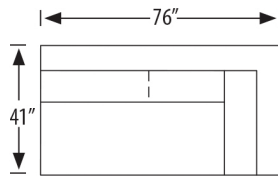

Brutus Sectional

2745-ALR Armless Left Return Sofa  
 2745-ARR Armless Right Return Sofa  
 outside H 36 W 76 D 41 in. | inside H 36 W 70 D 23 in.  
 seat H 19 in.

2745-AS Armless Sofa  
 outside H 36 W 70 D 41 in. | inside H 18 W 70 D 23 in.  
 seat H 19 in.

2745-LAFP Left Arm Facing Peninsula  
 2745-RAFP Right Arm Facing Peninsula  
 outside H 36 W 104 D 41 in. | inside H 18 W 86 D 23 in.  
 seat H 19 in. | arm H 34 in.

2745-O Cocktail Ottoman  
 outside H 19 W 41 D 41 in.  
 seat H 19 in.

2745-BO Bumper Ottoman  
 outside H 19 W 41 D 28 in.  
 seat H 19 in.

photographed above: 2745-LAFP, 2745-AS, 2745-RAFP