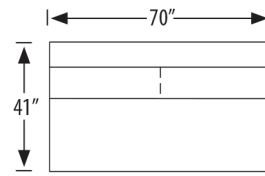

Brutus Sectional

2745-ALR Armless Left Return Sofa  
 2745-ARR Armless Right Return Sofa  
 outside H 36 W 76 D 41 in. | inside H 36 W 70 D 23 in.  
 seat H 19 in.

2745-AS Armless Sofa  
 outside H 36 W 70 D 41 in. | inside H 18 W 70 D 23 in.  
 seat H 19 in.

2745-LAFP Left Arm Facing Peninsula  
 2745-RAFP Right Arm Facing Peninsula  
 outside H 36 W 104 D 41 in. | inside H 18 W 86 D 23 in.  
 seat H 19 in. | arm H 34 in.

2745-O Cocktail Ottoman  
 outside H 19 W 41 D 41 in.  
 seat H 19 in.

2745-BO Bumper Ottoman  
 outside H 19 W 41 D 28 in.  
 seat H 19 in.

photographed above: 2745-LAFP, 2745-AS, 2745-RAFP