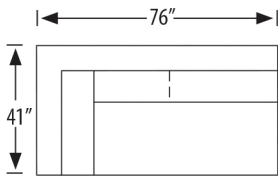

Brutus Sectional

2745-ALR Armless Left Return Sofa  
 2745-ARR Armless Right Return Sofa  
 outside H 36 W 76 D 41 in. | inside H 36 W 70 D 23 in.  
 seat H 19 in.

2745-AS Armless Sofa  
 outside H 36 W 70 D 41 in. | inside H 18 W 70 D 23 in.  
 seat H 19 in.

2745-LAFP Left Arm Facing Peninsula  
 2745-RAFP Right Arm Facing Peninsula  
 outside H 36 W 104 D 41 in. | inside H 18 W 86 D 23 in.  
 seat H 19 in. | arm H 34 in.

2745-O Cocktail Ottoman  
 outside H 19 W 41 D 41 in.  
 seat H 19 in.

2745-BO Bumper Ottoman  
 outside H 19 W 41 D 28 in.  
 seat H 19 in.

photographed above: 2745-LAFP, 2745-AS, 2745-RAFP