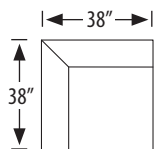

2315-AS Armless Sofa

outside H 36 W 69 D 38 in. | inside H 17 W 69 D 22 in.
seat H 20.5 in.

2315-LCH Left Arm Facing Chaise

2315-RCH Right Arm Facing Chaise

outside H 36 W 31 D 62 in. | inside H 18 W 23 D 46.5 in.
seat H 20 in. | arm H 25 in.

2315-SC Square Corner

outside H 36 W 38 D 38 in. | inside H 18 W 23 D 22 in.
seat H 20 in.

2315-3L Left Arm Facing Sofa | 2315-3L-S Left Arm Facing Sleeper Sofa

2315-3R Right Arm Facing Sofa | 2315-3R-S Right Arm Facing Sleeper Sofa

outside H 36 W 77 D 38 in. | inside H 17 W 69 D 22 in.
seat H 20 in. | arm H 25 in.

2315-3LAC Left Arm Facing Corner Sofa

2315-3RAC Right Arm Facing Corner Sofa

outside H 36 W 92 D 38 in. | inside H 17 W 69 D 22 in.
seat H 20 in. | arm H 25 in.

2315-RB Rounded Bumper

outside H 20 W 38 D 38 in.

2315-SB Square Bumper

outside H 20 W 38 D 38 in.

2315-RC Round Corner

outside H 36 W 47 D 38 in. | inside H 17 W 36 in.
seat H 20.5 in.