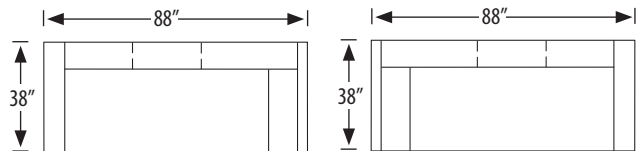

2315-SC Square Corner

outside H 36 W 38 D 38 in. | inside H 18 W 23 D 22 in.
seat H 20 in.

2315-3L Left Arm Facing Sofa | 2315-3L-S Left Arm Facing Sleeper Sofa

2315-3R Right Arm Facing Sofa | 2315-3R-S Right Arm Facing Sleeper Sofa

outside H 36 W 77 D 38 in. | inside H 17 W 69 D 22 in.
seat H 20 in. | arm H 25 in.

2315-3LAC Left Arm Facing Corner Sofa

2315-3RAC Right Arm Facing Corner Sofa

outside H 36 W 92 D 38 in. | inside H 17 W 69 D 22 in.
seat H 20 in. | arm H 25 in.

2315-RB Rounded Bumper

outside H 20 W 38 D 38 in.

2315-SB Square Bumper

outside H 20 W 38 D 38 in.

2315-RC Round Corner

outside H 36 W 47 D 38 in. | inside H 17 W 36 in.
seat H 20.5 in.