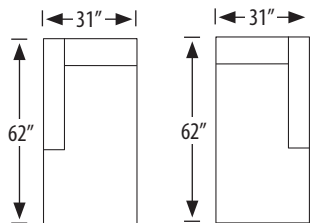

2315-2R Right Arm Facing Loveseat

outside H 36 W 54 D 38 in. | inside H 17 W 46 D 22 in.
seat H 20 in. | arm H 25 in.

2315-1L/1R Left Arm/Right Arm Facing Chair

outside H 36 W 31 D 38 in. | inside H 17 W 23 D 22 in.
seat H 20 in. | arm H 25 in.

2315-AS Armless Sofa

outside H 36 W 69 D 38 in. | inside H 17 W 69 D 22 in.
seat H 20.5 in.

2315-LCH Left Arm Facing Chaise

2315-RCH Right Arm Facing Chaise

outside H 36 W 31 D 62 in. | inside H 18 W 23 D 46.5 in.
seat H 20 in. | arm H 25 in.

outside H 36 W 77 D 38 in. | inside H 17 W 69 D 22 in.
seat H 20 in. | arm H 25 in.

2315-3LAC Left Arm Facing Corner Sofa

2315-3RAC Right Arm Facing Corner Sofa

outside H 36 W 92 D 38 in. | inside H 17 W 69 D 22 in.
seat H 20 in. | arm H 25 in.

2315-RB Rounded Bumper

outside H 20 W 38 D 38 in.

2315-SB Square Bumper

outside H 20 W 38 D 38 in.

2315-RC Round Corner

outside H 36 W 47 D 38 in. | inside H 17 W 36 in.
seat H 20.5 in.