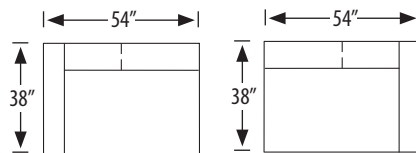

Leighton Sectional

2315-AC Armless Chair

outside H 36 W 23 D 38 in. | inside H 17 W 23 D 22 in.
Seat H 20 in.

2315-AL Armless Loveseat

outside H 36 W 46 D 38 in. | inside H 18 W 46 D 22 in.
Seat H 20 in.

2315-2L Left Arm Facing Loveseat

2315-2R Right Arm Facing Loveseat

outside H 36 W 54 D 38 in. | inside H 17 W 46 D 22 in.
seat H 20 in. | arm H 25 in.

2315-1L/1R Left Arm/Right Arm Facing Chair

outside H 36 W 31 D 38 in. | inside H 17 W 23 D 22 in.
seat H 20 in. | arm H 25 in.

outside H 36 W 77 D 38 in. | inside H 17 W 69 D 22 in.
seat H 20 in. | arm H 25 in.

2315-3LAC Left Arm Facing Corner Sofa

2315-3RAC Right Arm Facing Corner Sofa

outside H 36 W 92 D 38 in. | inside H 17 W 69 D 22 in.
seat H 20 in. | arm H 25 in.

2315-RB Rounded Bumper

outside H 20 W 38 D 38 in.

2315-SB Square Bumper

outside H 20 W 38 D 38 in.

2315-RC Round Corner

outside H 36 W 47 D 38 in. | inside H 17 W 36 in.
seat H 20.5 in.