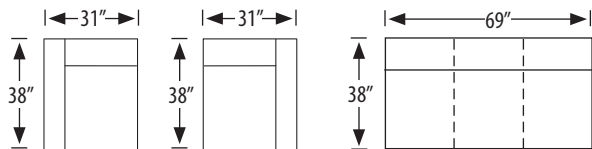

Leighton Sectional

2315-AC Armless Chair

outside H 36 W 23 D 38 in. | inside H 17 W 23 D 22 in.
Seat H 20 in.

2315-AL Armless Loveseat

outside H 36 W 46 D 38 in. | inside H 18 W 46 D 22 in.
Seat H 20 in.

2315-2L Left Arm Facing Loveseat

2315-2R Right Arm Facing Loveseat

outside H 36 W 54 D 38 in. | inside H 17 W 46 D 22 in.
seat H 20 in. | arm H 25 in.

2315-1L/1R Left Arm/Right Arm Facing Chair

outside H 36 W 31 D 38 in. | inside H 17 W 23 D 22 in.
seat H 20 in. | arm H 25 in.

outside H 36 W 77 D 38 in. | inside H 17 W 69 D 22 in.
seat H 20 in. | arm H 25 in.

2315-3LAC Left Arm Facing Corner Sofa

2315-3RAC Right Arm Facing Corner Sofa

outside H 36 W 92 D 38 in. | inside H 17 W 69 D 22 in.
seat H 20 in. | arm H 25 in.

2315-RB Rounded Bumper

outside H 20 W 38 D 38 in.

2315-SB Square Bumper

outside H 20 W 38 D 38 in.

2315-RC Round Corner

outside H 36 W 47 D 38 in. | inside H 17 W 36 in.
seat H 20.5 in.