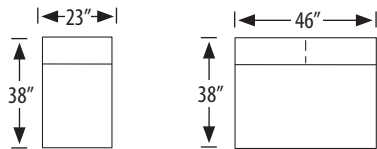

Leighton Sectional

2315-AC Armless Chair

outside H 36 W 23 D 38 in. | inside H 17 W 23 D 22 in.
Seat H 20 in.

2315-AL Armless Loveseat

outside H 36 W 46 D 38 in. | inside H 18 W 46 D 22 in.
Seat H 20 in.

2315-2L Left Arm Facing Loveseat

2315-2R Right Arm Facing Loveseat

outside H 36 W 54 D 38 in. | inside H 17 W 46 D 22 in.
seat H 20 in. | arm H 25 in.

2315-1L/1R Left Arm/Right Arm Facing Chair

outside H 36 W 31 D 38 in. | inside H 17 W 23 D 22 in.
seat H 20 in. | arm H 25 in.

outside H 36 W 77 D 38 in. | inside H 17 W 69 D 22 in.
seat H 20 in. | arm H 25 in.

2315-3LAC Left Arm Facing Corner Sofa

2315-3RAC Right Arm Facing Corner Sofa

outside H 36 W 92 D 38 in. | inside H 17 W 69 D 22 in.
seat H 20 in. | arm H 25 in.

2315-RB Rounded Bumper

outside H 20 W 38 D 38 in.

2315-SB Square Bumper

outside H 20 W 38 D 38 in.

2315-RC Round Corner

outside H 36 W 47 D 38 in. | inside H 17 W 36 in.
seat H 20.5 in.