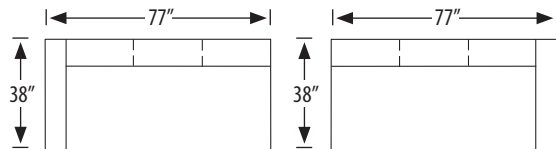

2315-AS Armless Sofa

outside H 36 W 69 D 38 in. | inside H 17 W 69 D 22 in.
seat H 20.5 in.

2315-LCH Left Arm Facing Chaise

2315-RCH Right Arm Facing Chaise

outside H 36 W 31 D 62 in. | inside H 18 W 23 D 46.5 in.
seat H 20 in. | arm H 25 in.

2315-SC Square Corner

outside H 36 W 38 D 38 in. | inside H 18 W 23 D 22 in.
seat H 20 in.

2315-3L Left Arm Facing Sofa | 2315-3L-S Left Arm Facing Sleeper Sofa

2315-3R Right Arm Facing Sofa | 2315-3R-S Right Arm Facing Sleeper Sofa

outside H 36 W 77 D 38 in. | inside H 17 W 69 D 22 in.
seat H 20 in. | arm H 25 in.

2315-3LAC Left Arm Facing Corner Sofa

2315-3RAC Right Arm Facing Corner Sofa

outside H 36 W 92 D 38 in. | inside H 17 W 69 D 22 in.
seat H 20 in. | arm H 25 in.

2315-RB Rounded Bumper

outside H 20 W 38 D 38 in.

2315-SB Square Bumper

outside H 20 W 38 D 38 in.

2315-RC Round Corner

outside H 36 W 47 D 38 in. | inside H 17 W 36 in.
seat H 20.5 in.