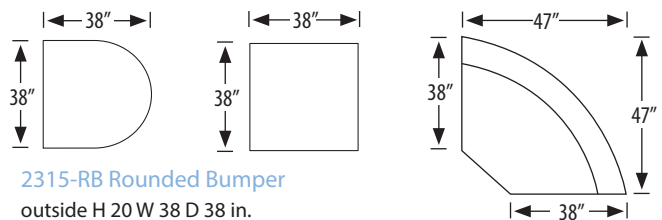

Leighton Sectional

2315-AC Armless Chair

outside H 36 W 23 D 38 in. | inside H 17 W 23 D 22 in.
Seat H 20 in.

2315-AL Armless Loveseat

outside H 36 W 46 D 38 in. | inside H 18 W 46 D 22 in.
Seat H 20 in.

2315-2L Left Arm Facing Loveseat

2315-SC Square Corner

outside H 36 W 38 D 38 in. | inside H 18 W 23 D 22 in.
seat H 20 in.

2315-3L Left Arm Facing Sofa | 2315-3L-S Left Arm Facing Sleeper Sofa

2315-3R Right Arm Facing Sofa | 2315-3R-S Right Arm Facing Sleeper Sofa

outside H 36 W 77 D 38 in. | inside H 17 W 69 D 22 in.
seat H 20 in. | arm H 25 in.

2315-3LAC Left Arm Facing Corner Sofa

2315-3RAC Right Arm Facing Corner Sofa

outside H 36 W 92 D 38 in. | inside H 17 W 69 D 22 in.
seat H 20 in. | arm H 25 in.

2315-RB Rounded Bumper

outside H 20 W 38 D 38 in.

2315-SB Square Bumper

outside H 20 W 38 D 38 in.

2315-RC Round Corner

outside H 36 W 47 D 38 in. | inside H 17 W 36 in.
seat H 20.5 in.