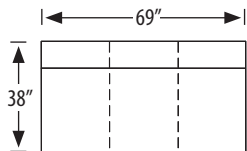

Frazier Sectional

2245-AC Armless Chair

outside H 40.5 W 23 D 38 in. | inside H 20 W 23 D 22 in.
seat H 20 in.

2245-AL Armless Loveseat

outside H 40.5 W 46 D 38 in. | inside H 20 W 46 D 22 in.
seat H 20 in.

2245-2L Left Arm Loveseat

2245-2R Right Arm Loveseat

outside H 40.5 W 51 D 38 in. | inside H 20 W 46 D 22 in.
seat H 20 in. | arm H 25 in.

2245-AS Armless Sofa

outside H 40.5 W 69 D 38 in. | inside H 20 W 69 D 22 in.
seat H 20 in. | arm H 25 in.

2245-3L Left Arm Sofa

2245-3R Right Arm Sofa

outside H 40.5 W 74 D 38 in. | inside H 20 W 69 D 22 in.
seat H 20 in. | arm H 25 in.

2245-1L Left Arm Chair

2245-1R Right Arm Chair

outside H 40.5 W 28 D 38 in. | inside H 20 W 23 D 22 in.
seat H 20 in. | arm H 25 in.

2245-SC Square Corner

outside H 40.5 W 38 D 38 in. | inside H 20 W 22 D 22 in.
seat H 20 in.

2245-3LAC Left Arm Corner Sofa

2245-3RAC Right Arm Corner Sofa

outside H 40.5 W 89 D 38 in. | inside H 20 W 68 D 22 in.
seat H 20 in. | arm H 25 in.