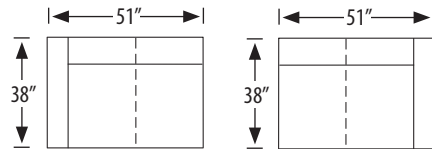

Frazier Sectional

2245-AC Armless Chair

outside H 40.5 W 23 D 38 in. | inside H 20 W 23 D 22 in.
seat H 20 in.

2245-AL Armless Loveseat

outside H 40.5 W 46 D 38 in. | inside H 20 W 46 D 22 in.
seat H 20 in.

2245-2L Left Arm Loveseat

2245-2R Right Arm Loveseat

outside H 40.5 W 51 D 38 in. | inside H 20 W 46 D 22 in.
seat H 20 in. | arm H 25 in.

2245-AS Armless Sofa

outside H 40.5 W 69 D 38 in. | inside H 20 W 69 D 22 in.
seat H 20 in. | arm H 25 in.

2245-3L Left Arm Sofa

2245-3R Right Arm Sofa

outside H 40.5 W 74 D 38 in. | inside H 20 W 69 D 22 in.
seat H 20 in. | arm H 25 in.

2245-1L Left Arm Chair

2245-1R Right Arm Chair

outside H 40.5 W 28 D 38 in. | inside H 20 W 23 D 22 in.
seat H 20 in. | arm H 25 in.

2245-SC Square Corner

outside H 40.5 W 38 D 38 in. | inside H 20 W 22 D 22 in.
seat H 20 in.

2245-3LAC Left Arm Corner Sofa

2245-3RAC Right Arm Corner Sofa

outside H 40.5 W 89 D 38 in. | inside H 20 W 68 D 22 in.
seat H 20 in. | arm H 25 in.