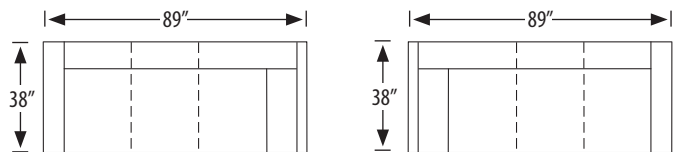

2245-2L Left Arm Loveseat

2245-2R Right Arm Loveseat

outside H 40.5 W 51 D 38 in. | inside H 20 W 46 D 22 in.
seat H 20 in. | arm H 25 in.

2245-AS Armless Sofa

outside H 40.5 W 69 D 38 in. | inside H 20 W 69 D 22 in.
seat H 20 in. | arm H 25 in.

2245-3L Left Arm Sofa

2245-3R Right Arm Sofa

outside H 40.5 W 74 D 38 in. | inside H 20 W 69 D 22 in.
seat H 20 in. | arm H 25 in.

2245-1L Left Arm Chair

2245-1R Right Arm Chair

outside H 40.5 W 28 D 38 in. | inside H 20 W 23 D 22 in.
seat H 20 in. | arm H 25 in.

2245-SC Square Corner

outside H 40.5 W 38 D 38 in. | inside H 20 W 22 D 22 in.
seat H 20 in.

2245-3LAC Left Arm Corner Sofa

2245-3RAC Right Arm Corner Sofa

outside H 40.5 W 89 D 38 in. | inside H 20 W 68 D 22 in.
seat H 20 in. | arm H 25 in.