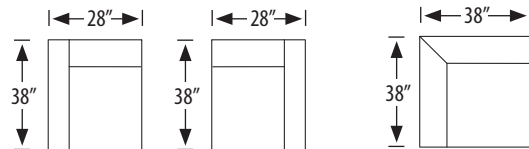

Frazier Sectional

2245-AC Armless Chair

outside H 40.5 W 23 D 38 in. | inside H 20 W 23 D 22 in.
seat H 20 in.

2245-AL Armless Loveseat

outside H 40.5 W 46 D 38 in. | inside H 20 W 46 D 22 in.
seat H 20 in.

2245-2L Left Arm Loveseat

2245-2R Right Arm Loveseat

outside H 40.5 W 51 D 38 in. | inside H 20 W 46 D 22 in.
seat H 20 in. | arm H 25 in.

2245-AS Armless Sofa

outside H 40.5 W 69 D 38 in. | inside H 20 W 69 D 22 in.
seat H 20 in. | arm H 25 in.

2245-3L Left Arm Sofa

2245-3R Right Arm Sofa

outside H 40.5 W 74 D 38 in. | inside H 20 W 69 D 22 in.
seat H 20 in. | arm H 25 in.

2245-1L Left Arm Chair

2245-1R Right Arm Chair

outside H 40.5 W 28 D 38 in. | inside H 20 W 23 D 22 in.
seat H 20 in. | arm H 25 in.

2245-SC Square Corner

outside H 40.5 W 38 D 38 in. | inside H 20 W 22 D 22 in.
seat H 20 in.

2245-3LAC Left Arm Corner Sofa

2245-3RAC Right Arm Corner Sofa

outside H 40.5 W 89 D 38 in. | inside H 20 W 68 D 22 in.
seat H 20 in. | arm H 25 in.