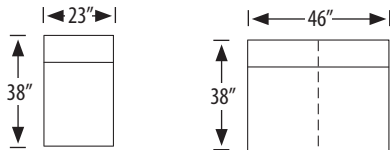

Frazier Sectional

2245-AC Armless Chair

outside H 40.5 W 23 D 38 in. | inside H 20 W 23 D 22 in.
seat H 20 in.

2245-AL Armless Loveseat

outside H 40.5 W 46 D 38 in. | inside H 20 W 46 D 22 in.
seat H 20 in.

2245-2L Left Arm Loveseat

2245-2R Right Arm Loveseat

outside H 40.5 W 51 D 38 in. | inside H 20 W 46 D 22 in.
seat H 20 in. | arm H 25 in.

2245-AS Armless Sofa

outside H 40.5 W 69 D 38 in. | inside H 20 W 69 D 22 in.
seat H 20 in. | arm H 25 in.

2245-3L Left Arm Sofa

2245-3R Right Arm Sofa

outside H 40.5 W 74 D 38 in. | inside H 20 W 69 D 22 in.
seat H 20 in. | arm H 25 in.

2245-1L Left Arm Chair

2245-1R Right Arm Chair

outside H 40.5 W 28 D 38 in. | inside H 20 W 23 D 22 in.
seat H 20 in. | arm H 25 in.

2245-SC Square Corner

outside H 40.5 W 38 D 38 in. | inside H 20 W 22 D 22 in.
seat H 20 in.

2245-3LAC Left Arm Corner Sofa

2245-3RAC Right Arm Corner Sofa

outside H 40.5 W 89 D 38 in. | inside H 20 W 68 D 22 in.
seat H 20 in. | arm H 25 in.