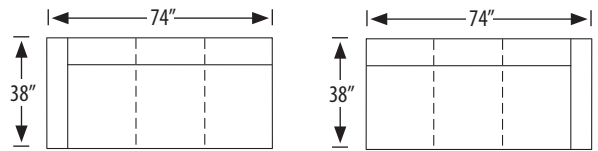

Frazier Sectional

2245-AC Armless Chair

outside H 40.5 W 23 D 38 in. | inside H 20 W 23 D 22 in.
seat H 20 in.

2245-AL Armless Loveseat

outside H 40.5 W 46 D 38 in. | inside H 20 W 46 D 22 in.
seat H 20 in.

2245-2L Left Arm Loveseat

2245-2R Right Arm Loveseat

outside H 40.5 W 51 D 38 in. | inside H 20 W 46 D 22 in.
seat H 20 in. | arm H 25 in.

2245-AS Armless Sofa

outside H 40.5 W 69 D 38 in. | inside H 20 W 69 D 22 in.
seat H 20 in. | arm H 25 in.

2245-3L Left Arm Sofa

2245-3R Right Arm Sofa

outside H 40.5 W 74 D 38 in. | inside H 20 W 69 D 22 in.
seat H 20 in. | arm H 25 in.

2245-1L Left Arm Chair

2245-1R Right Arm Chair

outside H 40.5 W 28 D 38 in. | inside H 20 W 23 D 22 in.
seat H 20 in. | arm H 25 in.

2245-SC Square Corner

outside H 40.5 W 38 D 38 in. | inside H 20 W 22 D 22 in.
seat H 20 in.

2245-3LAC Left Arm Corner Sofa

2245-3RAC Right Arm Corner Sofa

outside H 40.5 W 89 D 38 in. | inside H 20 W 68 D 22 in.
seat H 20 in. | arm H 25 in.