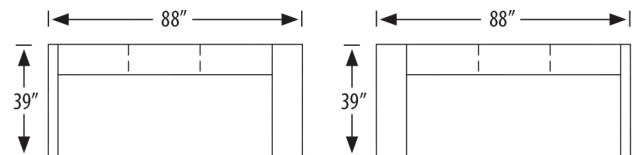

outside H 38 W 69 D 39 in. | inside H 17 W 69 D 22 in.
seat H 22 in.

2215-3L Left Arm Sofa

2215-3R Right Arm Sofa

outside H 38 W 72 D 39 in. | inside H 17 W 69 D 22 in.
seat H 22 in. | arm H 27 in.

2215-1L Left Arm Chair

2215-1R Right Arm Chair

outside H 38 W 26 D 39 in. | inside H 17 W 23 D 22 in.
seat H 22 in. | arm H 27 in.

2215-SC Square Corner

outside H 38 W 39 D 39 in. | inside H 17 W 22 D 22 in.
seat H 22 in.

2215-2L Left Arm Loveseat

2215-2R Right Arm Loveseat

outside H 38 W 49 D 39 in. | inside H 17 W 46 D 22 in.
seat H 22 in. | arm H 27 in.

2215-3LAC Left Arm Corner Sofa

2215-3RAC Right Arm Corner Sofa

outside H 38 W 88 D 39 in. | inside H 17 W 68 D 22 in.
seat H 22 in. | arm H 27 in.

2215-LCH Left Arm Facing Chaise

2215-RCH Right Arm Facing Chaise

outside H 38 W 26 D 64 in. | inside H 17 W 23 D 47 in.
seat H 22 in. | arm H 27 in.

photographed above: 2215-3LAC, 2215-3R