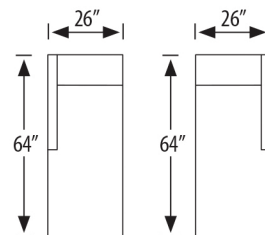

outside H 38 W 69 D 39 in. | inside H 17 W 69 D 22 in.
seat H 22 in.

2215-3L Left Arm Sofa

2215-3R Right Arm Sofa

outside H 38 W 72 D 39 in. | inside H 17 W 69 D 22 in.
seat H 22 in. | arm H 27 in.

2215-1L Left Arm Chair

2215-1R Right Arm Chair

outside H 38 W 26 D 39 in. | inside H 17 W 23 D 22 in.
seat H 22 in. | arm H 27 in.

2215-SC Square Corner

outside H 38 W 39 D 39 in. | inside H 17 W 22 D 22 in.
seat H 22 in.

2215-2L Left Arm Loveseat

2215-2R Right Arm Loveseat

outside H 38 W 49 D 39 in. | inside H 17 W 46 D 22 in.
seat H 22 in. | arm H 27 in.

2215-3LAC Left Arm Corner Sofa

2215-3RAC Right Arm Corner Sofa

outside H 38 W 88 D 39 in. | inside H 17 W 68 D 22 in.
seat H 22 in. | arm H 27 in.

2215-LCH Left Arm Facing Chaise

2215-RCH Right Arm Facing Chaise

outside H 38 W 26 D 64 in. | inside H 17 W 23 D 47 in.
seat H 22 in. | arm H 27 in.

photographed above: 2215-3LAC, 2215-3R