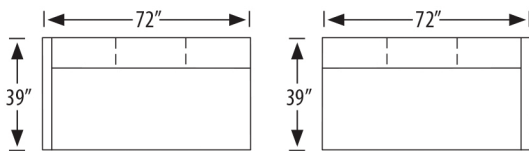

Quincy Sectional

2215-AC Armless Chair

outside H 38 W 23 D 39 in. | inside H 17 W 23 D 22 in.
seat H 22 in.

2215-AL Armless Loveseat

outside H 38 W 46 D 39 in. | inside H 17 W 46 D 22 in.
seat H 22 in.

2215-AS Armless Sofa

outside H 38 W 69 D 39 in. | inside H 17 W 69 D 22 in.
seat H 22 in.

2215-3L Left Arm Sofa

2215-3R Right Arm Sofa

outside H 38 W 72 D 39 in. | inside H 17 W 69 D 22 in.
seat H 22 in. | arm H 27 in.

2215-1L Left Arm Chair

2215-2R Right Arm Loveseat

outside H 38 W 49 D 39 in. | inside H 17 W 46 D 22 in.
seat H 22 in. | arm H 27 in.

2215-3LAC Left Arm Corner Sofa

2215-3RAC Right Arm Corner Sofa

outside H 38 W 88 D 39 in. | inside H 17 W 68 D 22 in.
seat H 22 in. | arm H 27 in.

2215-LCH Left Arm Facing Chaise

2215-RCH Right Arm Facing Chaise

outside H 38 W 26 D 64 in. | inside H 17 W 23 D 47 in.
seat H 22 in. | arm H 27 in.

photographed above: 2215-3LAC, 2215-3R