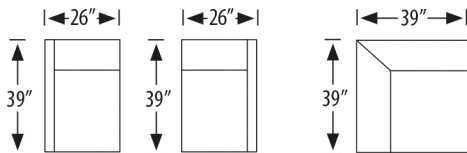

Quincy Sectional

2215-AC Armless Chair

outside H 38 W 23 D 39 in. | inside H 17 W 23 D 22 in.
seat H 22 in.

2215-AL Armless Loveseat

outside H 38 W 46 D 39 in. | inside H 17 W 46 D 22 in.
seat H 22 in.

2215-AS Armless Sofa

outside H 38 W 69 D 39 in. | inside H 17 W 69 D 22 in.
seat H 22 in.

2215-3L Left Arm Sofa

2215-3R Right Arm Sofa

outside H 38 W 72 D 39 in. | inside H 17 W 69 D 22 in.
seat H 22 in. | arm H 27 in.

2215-1L Left Arm Chair

2215-2R Right Arm Loveseat

outside H 38 W 49 D 39 in. | inside H 17 W 46 D 22 in.
seat H 22 in. | arm H 27 in.

2215-3LAC Left Arm Corner Sofa

2215-3RAC Right Arm Corner Sofa

outside H 38 W 88 D 39 in. | inside H 17 W 68 D 22 in.
seat H 22 in. | arm H 27 in.

2215-LCH Left Arm Facing Chaise

2215-RCH Right Arm Facing Chaise

outside H 38 W 26 D 64 in. | inside H 17 W 23 D 47 in.
seat H 22 in. | arm H 27 in.

photographed above: 2215-3LAC, 2215-3R