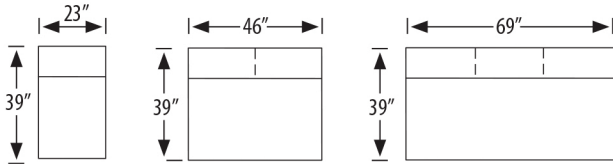

Quincy Sectional

2215-AC Armless Chair

outside H 38 W 23 D 39 in. | inside H 17 W 23 D 22 in.
seat H 22 in.

2215-AL Armless Loveseat

outside H 38 W 46 D 39 in. | inside H 17 W 46 D 22 in.
seat H 22 in.

2215-AS Armless Sofa

outside H 38 W 69 D 39 in. | inside H 17 W 69 D 22 in.
seat H 22 in.

2215-3L Left Arm Sofa

2215-3R Right Arm Sofa

outside H 38 W 72 D 39 in. | inside H 17 W 69 D 22 in.
seat H 22 in. | arm H 27 in.

2215-1L Left Arm Chair

2215-2R Right Arm Loveseat

outside H 38 W 49 D 39 in. | inside H 17 W 46 D 22 in.
seat H 22 in. | arm H 27 in.

2215-3LAC Left Arm Corner Sofa

2215-3RAC Right Arm Corner Sofa

outside H 38 W 88 D 39 in. | inside H 17 W 68 D 22 in.
seat H 22 in. | arm H 27 in.

2215-LCH Left Arm Facing Chaise

2215-RCH Right Arm Facing Chaise

outside H 38 W 26 D 64 in. | inside H 17 W 23 D 47 in.
seat H 22 in. | arm H 27 in.

photographed above: 2215-3LAC, 2215-3R