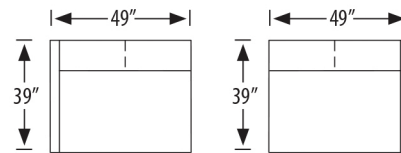

Quincy Sectional

2215-AC Armless Chair

outside H 38 W 23 D 39 in. | inside H 17 W 23 D 22 in.
seat H 22 in.

2215-AL Armless Loveseat

outside H 38 W 46 D 39 in. | inside H 17 W 46 D 22 in.
seat H 22 in.

2215-AS Armless Sofa

outside H 38 W 69 D 39 in. | inside H 17 W 69 D 22 in.
seat H 22 in.

2215-3L Left Arm Sofa

2215-3R Right Arm Sofa

outside H 38 W 72 D 39 in. | inside H 17 W 69 D 22 in.
seat H 22 in. | arm H 27 in.

2215-1L Left Arm Chair

2215-1R Right Arm Chair

outside H 38 W 26 D 39 in. | inside H 17 W 23 D 22 in.
seat H 22 in. | arm H 27 in.

2215-SC Square Corner

outside H 38 W 39 D 39 in. | inside H 17 W 22 D 22 in.
seat H 22 in.

2215-2L Left Arm Loveseat

2215-2R Right Arm Loveseat

outside H 38 W 49 D 39 in. | inside H 17 W 46 D 22 in.
seat H 22 in. | arm H 27 in.

2215-3LAC Left Arm Corner Sofa

2215-3RAC Right Arm Corner Sofa

outside H 38 W 88 D 39 in. | inside H 17 W 68 D 22 in.
seat H 22 in. | arm H 27 in.