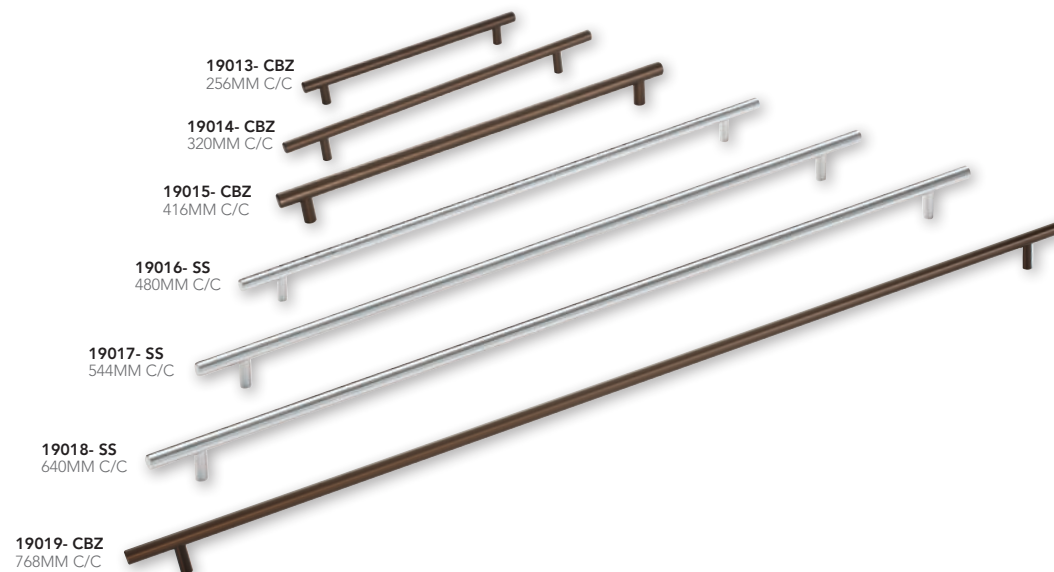

AVAILABLE FINISHES

26 G10 WN 3

EB BB ORB FB

PLEASE SPECIFY FINISH WHEN ORDERING.

19013- CBZ  
256MM C/C

19014- CBZ  
320MM C/C

19015- CBZ  
416MM C/C

19016- SS  
480MM C/C