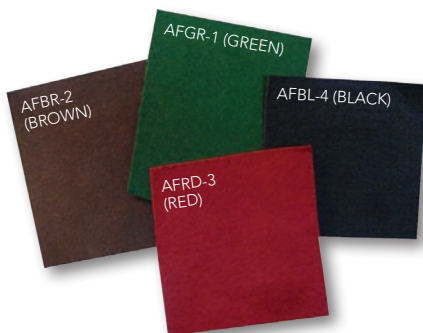

SELF-ADHESIVE FELT

CUSTOM ORDERS

WE WILL ALSO FILL YOUR CUSTOM ORDERS...
GIVE US YOUR SIZE AND WE'LL CUT TO FIT!
(SQUARE OR ROUNDS ONLY - 100 PIECE MINIMUM)

SELF-ADHESIVE FELT

GREAT FOR LINING GUN CABINETS, JEWELRY BOXES, ETC. FELT IS EASY-TO-USE...
JUST CUT TO SIZE, PEEL OFF BACK, AND STICK IN PLACE!

AVAILABLE IN FOUR GREAT COLORS

SOLD BY THE RUNNING FOOT
(54" ROLL WIDTH).