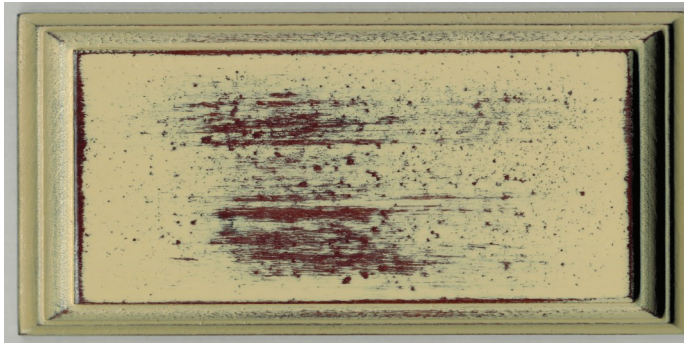

EARLY AMERICAN HERITAGE-30

OLD MAPLE-15

OLD MAPLE HERITAGE-29

WE CAN ALSO USE ANY OF THE OHIO CERTIFIED STAINS

Treharn Today by QWP

Paint Finishes\Maple

IVORY-19

OATMEAL-20

Ivory /EA Rub-21

Ivory /EA Rub / Heritage-22

BLUE EA RUB-5

BLUE Red CRACKLE-6

BLUE OM CRACKLE-7

Treharn Today by QWP

Paint Finishes\Maple

Black OM Crackle - 2