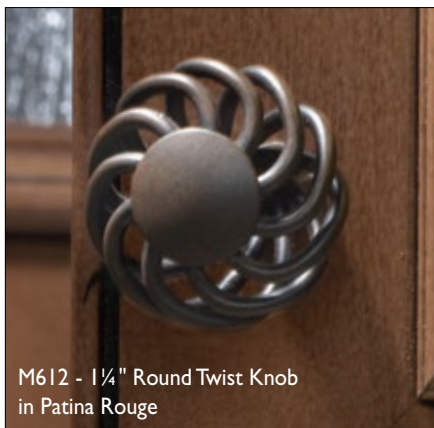

ROUND & FLOWER TWIST KNOBS ~ 2 STYLES

M612 - 1 1/4" Round Twist Knob in Patina Rouge