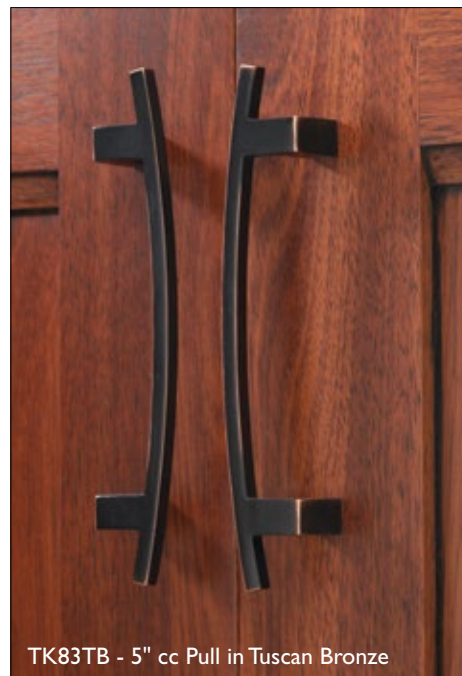

ALWAYS THE PERFECT OPENING

KNOBS & PULLS ~ 2 STYLES

5" cc Pull  
Shown in Polished Nickel

TK84

TK85

TK84

TK85

1 1/4" w x 3" L Knob  
Shown in Polished Chrome