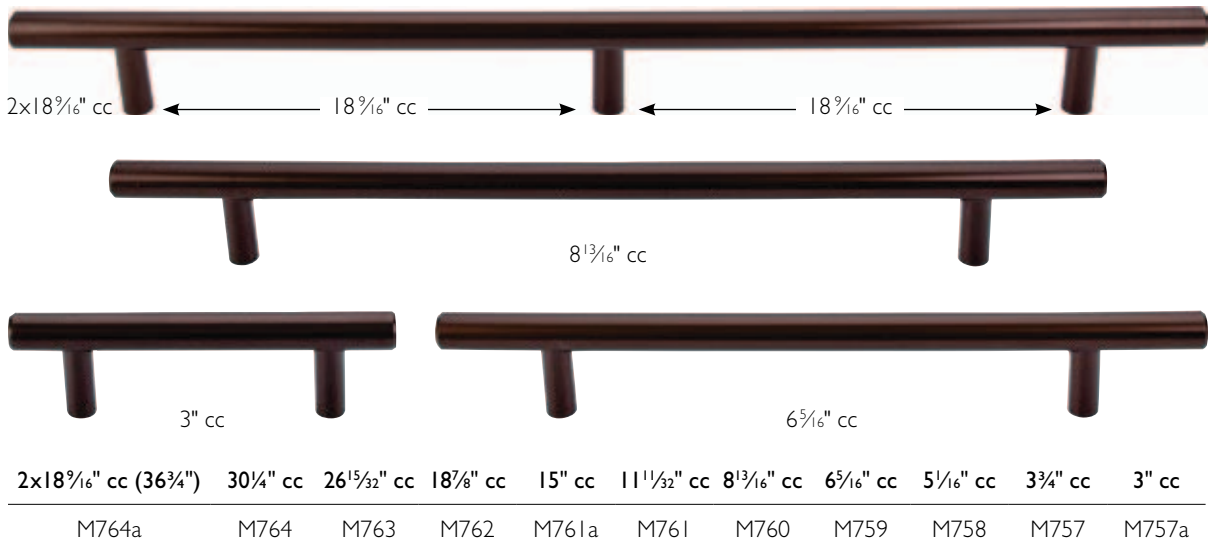

BAR PULLS ~ 11 SIZES Matching Appliance Pulls - see page 123