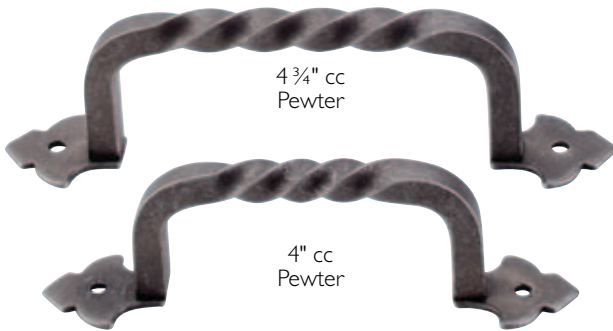

Normandy Collection

TWISTED WIRE PULLS ~ 4 STYLES

Matching Appliance Pulls - see page 122

Fixed Norman Crest Pulls

4 3/4" cc
Pewter

4" cc
Pewter