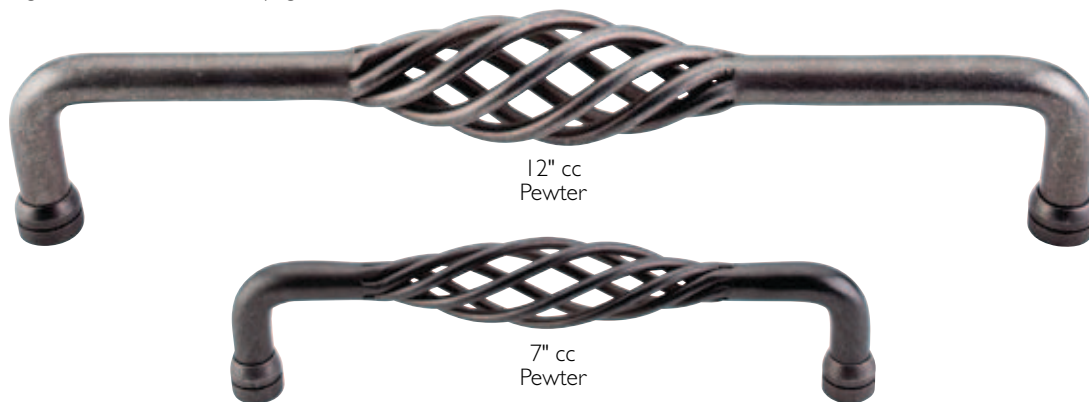

NORMANDY BIRDCAGE PULLS ~ 6 SIZES

Matching Cabinet Pulls shown on page 54

	PAB	PAR	PT
7" cc	M1243-7	M1244-7	M1242-7
8" cc	M1243-8	M1244-8	M1242-8
12" cc	M1243-12	M1244-12	M1242-12
18" cc	M1243-18	M1244-18	M1242-18
24" cc	M1243-24	M1244-24	M1242-24
30" cc	M1243-30	M1244-30	M1242-30