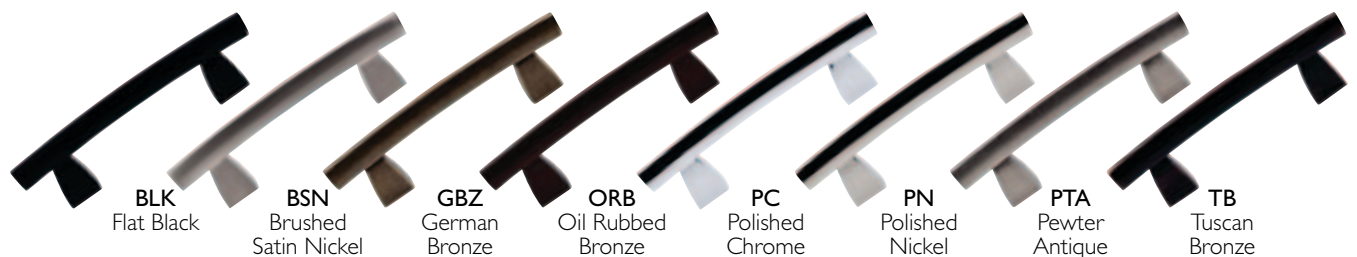

FINISHES AVAILABLE

Part Number is specific to shape and finish. cc = measurement center-to-center between the screw holes.

Lifetime Warranty for the original purchaser against defects in materials and craftsmanship.

Free Samples of any knob and of any pull less than 7" cc, with a $5 packaging and shipping charge each.