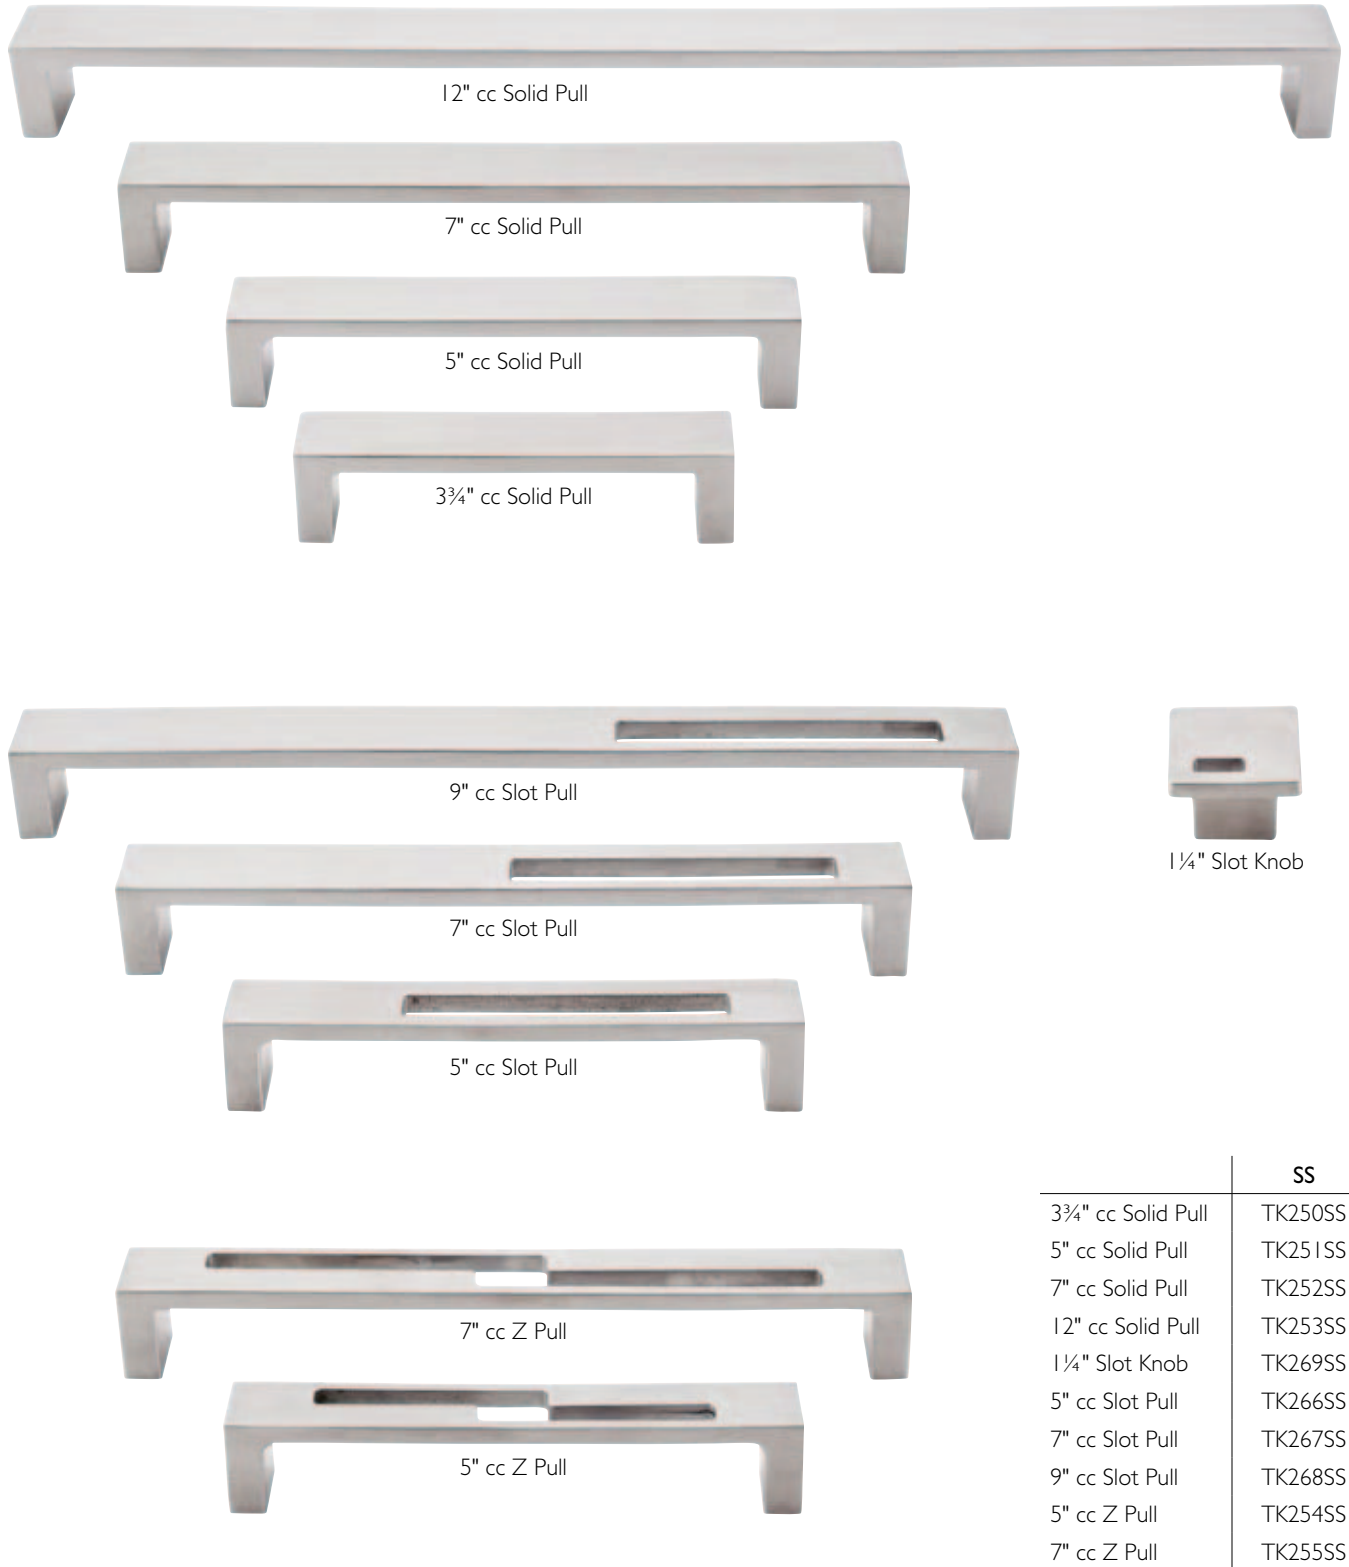

SS304 Stainless Steel Collection

Approved for indoor/outdoor application

MODERN METRO ~ 10 SIZES

	SS
3 3/4" cc Solid Pull	TK250SS
5" cc Solid Pull	TK251SS
7" cc Solid Pull	TK252SS
12" cc Solid Pull	TK253SS
1 1/4" Slot Knob	TK269SS
5" cc Slot Pull	TK266SS
7" cc Slot Pull	TK267SS
9" cc Slot Pull	TK268SS
5" cc Z Pull	TK254SS
7" cc Z Pull	TK255SS

Part Number is specific to shape and finish. cc = measurement center-to-center between the screw holes.

Lifetime Warranty for the original purchaser against defects in materials and craftsmanship.

Free Samples of any knob and of any pull less than 7" cc, with a $5 packaging and shipping charge each.