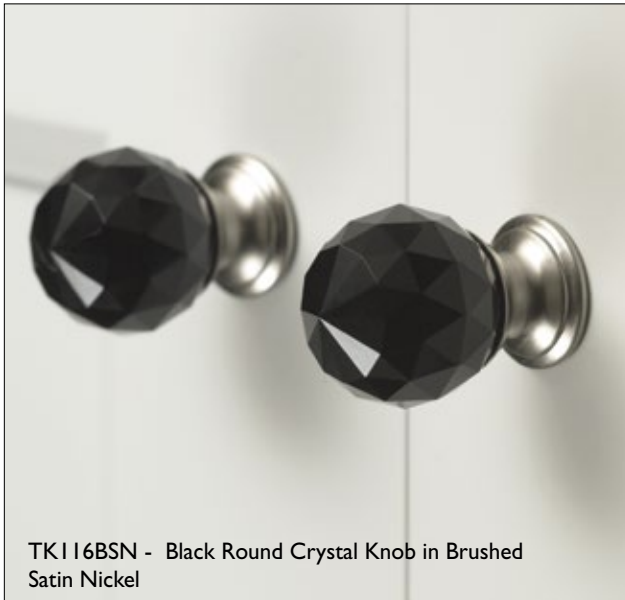

ROUND CRYSTAL KNOBS ~ 2 SIZES

TKI16BSN - Black Round Crystal Knob in Brushed Satin Nickel

Base Finish	Amber	Black	Blue	Clear	Green	Light Blue	Pink	Wine
1 1/8" BSN	TKI11BSN	TKI15BSN	TKI23BSN	TKI25BSN	TKI19BSN	TKI13BSN	TKI17BSN	TKI21BSN
1 1/8" ORB	TKI11ORB	TKI15ORB	-	TKI25ORB	-	-	-	TKI21ORB
1 1/8" PC	TKI11PC	TKI15PC	TKI23PC	TKI25PC	TKI19PC	TKI13PC	TKI17PC	TKI21PC
1 3/8" BSN	TKI12BSN	TKI16BSN	TKI24BSN	TKI26BSN	TKI20BSN	TKI14BSN	TKI18BSN	TKI22BSN
1 3/8" ORB	TKI12ORB	TKI16ORB	-	TKI26ORB	-	-	-	TKI22ORB
1 3/8" PC	TKI12PC	TKI16PC	TKI24PC	TKI26PC	TKI20PC	TKI14PC	TKI18PC	TKI22PC

WWW.TOPKNOBS.COM
800-499-9095
908-359-6174

Part Number is specific to shape and finish. cc = measurement center-to-center between the screw holes.

Lifetime Warranty for the original purchaser against defects in materials and craftsmanship.

Free Samples of any knob and of any pull less than 7" cc, with a $5 packaging and shipping charge each.

NOTE: For detailed dimensions such as overall length, height, base width, etc. see price list or visit TopKnobs.com.