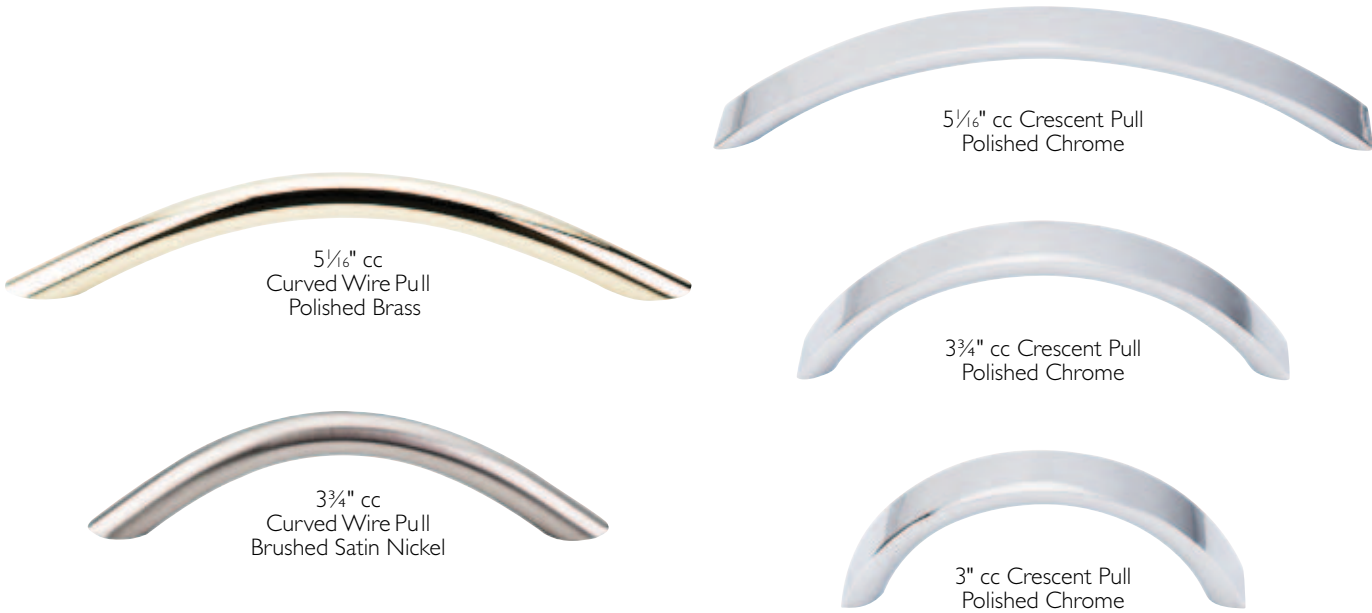

Nouveau Collection

PULLS ~ 2 STYLES