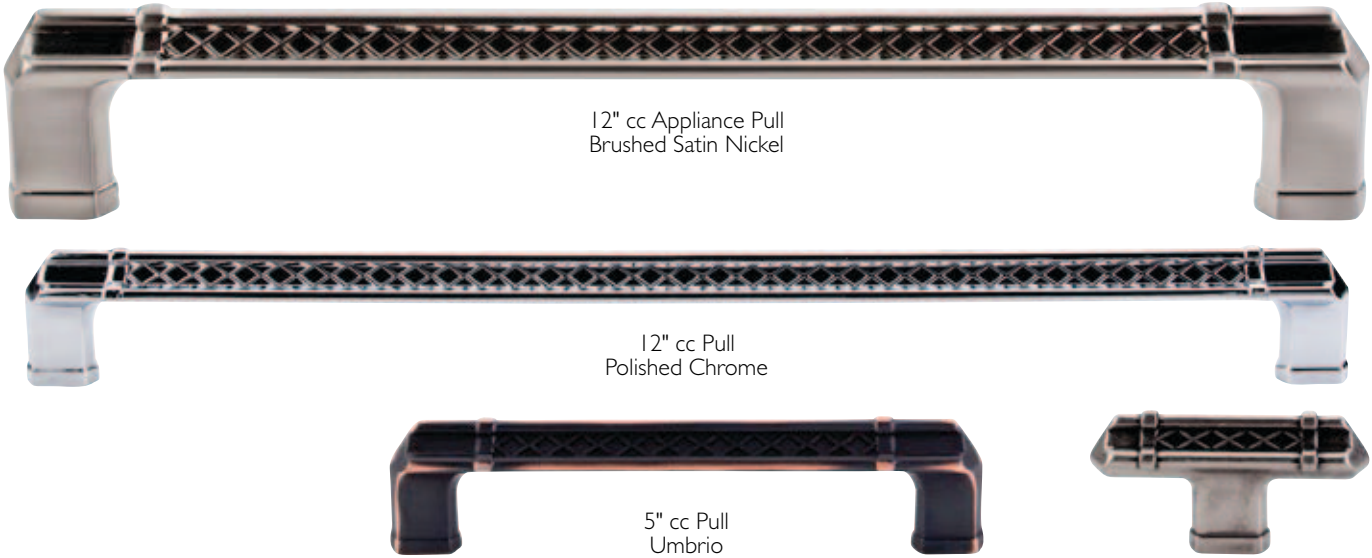

Passport® Collection

US Patents D680,406; D679,978; D679,984

TOWER BRIDGE PULLS & KNOBS Matching Appliance Pulls - see page 119

12" cc Appliance Pull
Brushed Satin Nickel

12" cc Pull
Polished Chrome

5" cc Pull
Umbrio

2 5/8" T-Knob
Pewter Antique

	BSN	PC	PN	PTA	SAB	UM
2 5/8" T-Knob	TK204BSN	TK204PC	TK204PN	TK204PTA	TK204SAB	TK204UM
1 1/2" Knob	TK205BSN	TK205PC	TK205PN	TK205PTA	TK205SAB	TK205UM
5" cc Pull	TK206BSN	TK206PC	TK206PN	TK206PTA	TK206SAB	TK206UM
12" cc Pull	TK207BSN	TK207PC	TK207PN	TK207PTA	TK207SAB	TK207UM
12" cc Appliance Pull	TK208BSN	TK208PC	TK208PN	TK208PTA	TK208SAB	TK208UM
18" cc Appliance Pull	TK209BSN	TK209PC	TK209PN	TK209PTA	TK209SAB	TK209UM