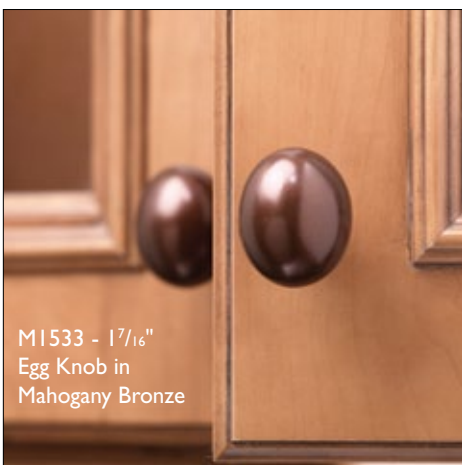

EGG KNOBS ~ 2 SIZES

Matching Backplates shown on page 20

	LB	MB	MCB	SBL
1 3/16"	M1526	M1527	M1528	M1525
1 7/16"	M1531	M1532	M1533	M1530

Part Number is specific to shape and finish. cc = measurement center-to-center between the screw holes.

Lifetime Warranty for the original purchaser against defects in materials and craftsmanship.

Free Samples of any knob and of any pull less than 7" cc, with a $5 packaging and shipping charge each.