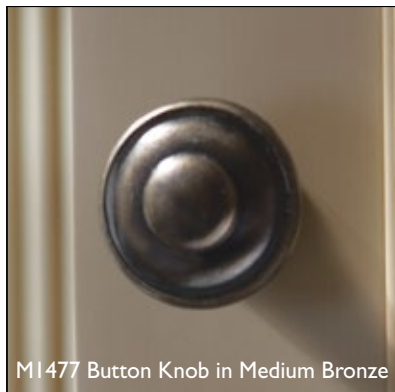

M1493 & M1468 Peak Knob & Round Backplate in Mahogany Bronze

M1348 Twig Pull in Mahogany Bronze

M1403 Rounded Pull in Mahogany Bronze

M1525 & M1435 Egg Knob & Oval Backplate in Silicon Bronze Light

M1477 Button Knob in Medium Bronze