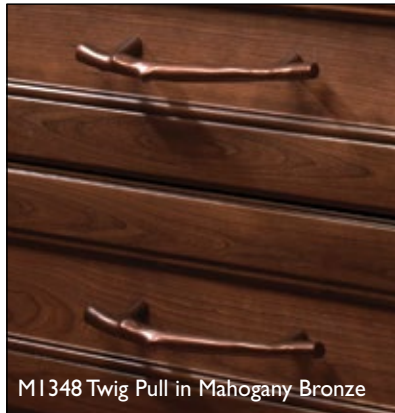

M1363 Flat Sided Pull in Mahogany Bronze