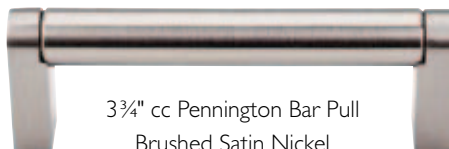

**NOTE:** For detailed dimensions such as overall length, height, base width, etc. see price list or visit [TopKnobs.com](http://TopKnobs.com).

ALWAYS THE PERFECT OPENING

PENNINGTON BAR PULLS ~ 11 SIZES

11 1/2" cc Pennington Bar Pull  
Flat Black

8 13/16" cc Pennington Bar Pull  
Brushed Satin Nickel

6 5/16" cc Pennington Bar Pull  
Polished Nickel

5 1/16" cc Pennington Bar Pull  
Oil Rubbed Bronze

3 3/4" cc Pennington Bar Pull  
Brushed Satin Nickel