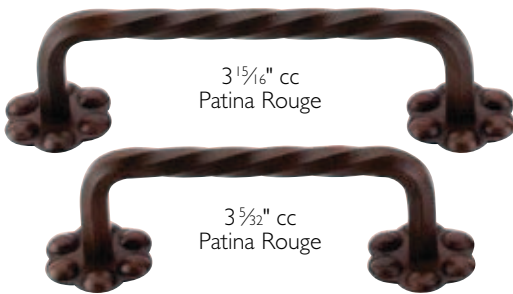

Thin Twist D-Pulls with Backplate Backplate optional

3 15/16" cc
Patina Rouge

3 5/32" cc
Patina Rouge

	ORB	PAB	PAR	PT
3 3/4" cc Twist Drop Pull	—	M644	M642	M643
4" cc Fixed Norman Crest Pulls	—	M692	M690	M691
4 3/4" cc Fixed Norman Crest Pulls	—	M695	M693	M694
3 5/32" cc Thin Twist D-Pulls with Backplate	—	M647	M645	M646
3 15/16" cc Thin Twist D-Pulls with Backplate	—	M650	M648	M649
3" cc Twist D-Pulls with Backplate	M783	M710	M708	M709
3 3/4" cc Twist D-Pulls with Backplate	M784	M713	M711	M712
6" cc Twist D-Pulls with Backplate	—	M737	M735	M736
7" cc Twist Appliance Pull with Backplate	—	M1246-7	M1245-7	M1247-7
8" cc Twist Appliance Pull with Backplate	—	M1246-8	M1245-8	M1247-8
12" cc Twist Appliance Pull with Backplate	—	M1246-12	M1245-12	M1247-12
18" cc Twist Appliance Pull with Backplate	—	M1246-18	M1245-18	M1247-18
24" cc Twist Appliance Pull with Backplate	—	M1246-24	M1245-24	M1247-24
30" cc Twist Appliance Pull with Backplate	—	M1246-30	M1245-30	M1247-30