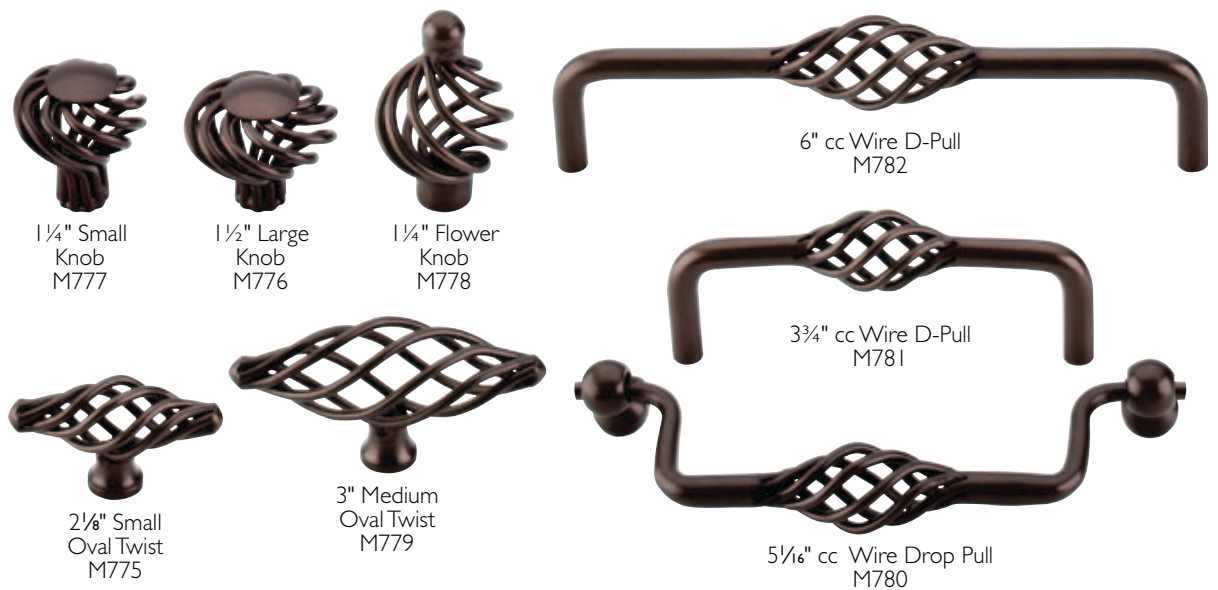

Part Number is specific to shape and finish. cc = measurement center-to-center between the screw holes.

**Lifetime Warranty** for the original purchaser against defects in materials and craftsmanship.

**Free Samples** of any knob and of any pull less than 7" cc, with a \$5 packaging and shipping charge each.

ALWAYS THE PERFECT OPENING

KNOBS ~ 15 STYLES

BAR PULLS ~ 11 SIZES Matching Appliance Pulls - see page 123

TWISTED KNOBS & PULLS ~ 5 STYLES

## PULLS ~ 18 STYLES

Part Number is specific to shape and finish. cc = measurement center-to-center between the screw holes.

**Lifetime Warranty** for the original purchaser against defects in materials and craftsmanship.