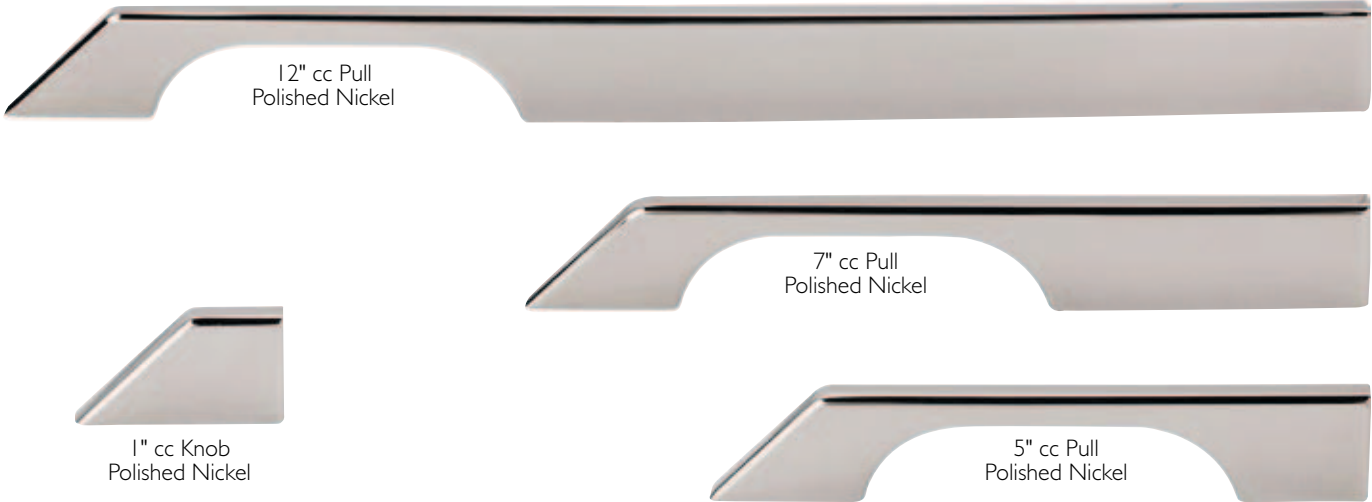

TAPERED BAR PULLS ~ 3 SIZES

	BLK	BSN	GBZ	ORB	PC	PN	PTA	TB
1" cc Knob	TK13BLK	TK13BSN	TK13GBZ	TK13ORB	TK13PC	TK13PN	TK13PTA	TK13TB
5" cc Pull	TK14BLK	TK14BSN	TK14GBZ	TK14ORB	TK14PC	TK14PN	TK14PTA	TK14TB
7" cc Pull	TK15BLK	TK15BSN	TK15GBZ	TK15ORB	TK15PC	TK15PN	TK15PTA	TK15TB
12" cc Pull	TK16BLK	TK16BSN	TK16GBZ	TK16ORB	TK16PC	TK16PN	TK16PTA	TK16TB