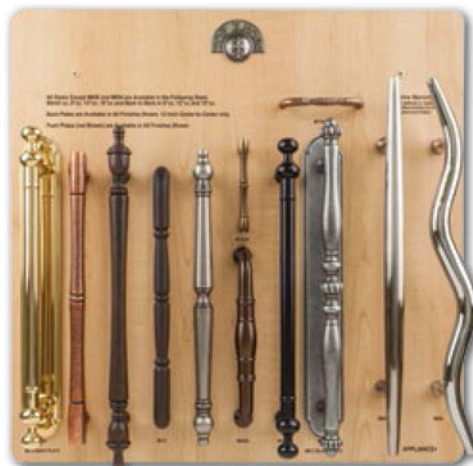

APPLIANCE+