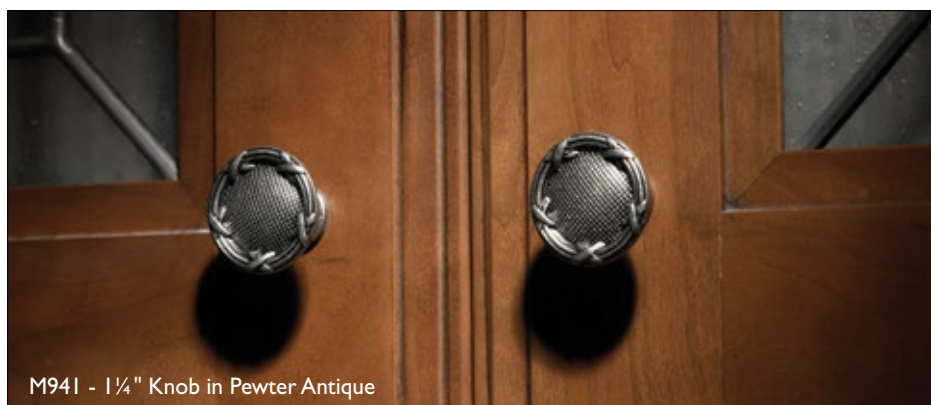

## RIBBON & REED T-HANDLE & KNOB

1 1/4"  
Tuscan Bronze

2 3/4" T-Handle  
German Bronze

	BSN	GBZ	ORB	PC	PTA	TB
1 1/4" Knob	M1617	M942	M943	M1618	M941	M1647
2 3/4" T-Handle	–	M930	M931	–	M929	M1646

M941 - 1 1/4" Knob in Pewter Antique