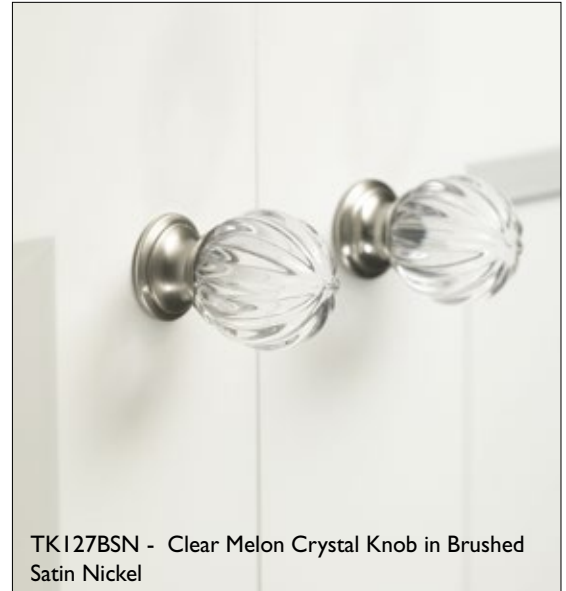

## CRYSTAL KNOBS ~ 2 STYLES

1 1/8" Melon  
Clear Crystal **BSN**

1 1/8" Octagon  
Black **PC**

1 1/8" Octagon  
Clear Crystal **BSN**

1 1/8" Octagon  
Wine **ORB**

TKI27BSN - Clear Melon Crystal Knob in Brushed Satin Nickel