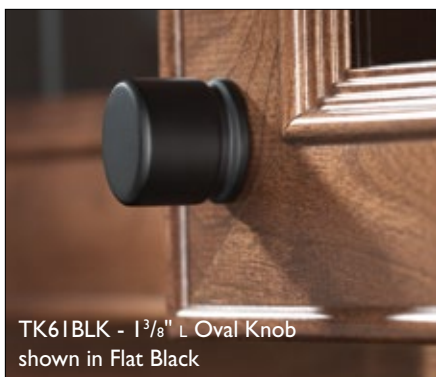

OVAL KNOBS ~ 3 SIZES

	BLK	BSN	GBZ	ORB	PC	PN	PTA	TB
Small	TK57BLK	TK57BSN	TK57GBZ	TK57ORB	TK57PC	TK57PN	TK57PTA	TK57TB
Medium	TK59BLK	TK59BSN	TK59GBZ	TK59ORB	TK59PC	TK59PN	TK59PTA	TK59TB
Large	TK61BLK	TK61BSN	TK61GBZ	TK61ORB	TK61PC	TK61PN	TK61PTA	TK61TB