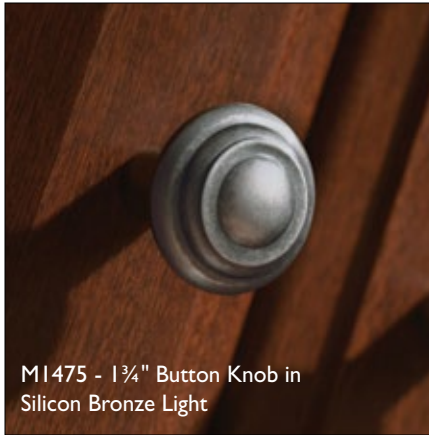

hand finished solid cast bronze ~ Aspen Collection

BUTTON KNOBS ~ 2 SIZES