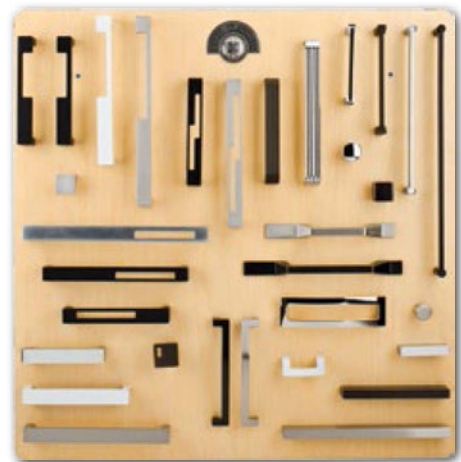

SANCTUARY II

NEW