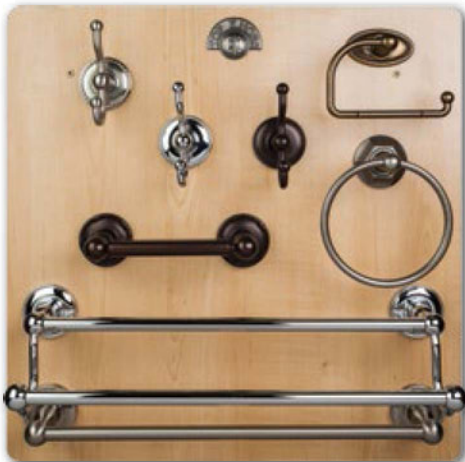

# Display Boards

---

TUSCANY

BATH: EDWARDIAN  
**NEW**

BATH: STRATTON &  
HOPEWELL **NEW**

---

**Lifetime Warranty** for the original purchaser against defects in materials and craftsmanship.  
**Free Samples** of any knob and of any pull less than 7" cc, with a \$5 packaging and shipping charge each.