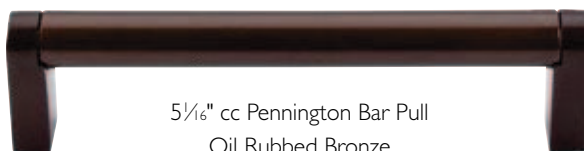

5 1/16" cc Pennington Bar Pull
Oil Rubbed Bronze