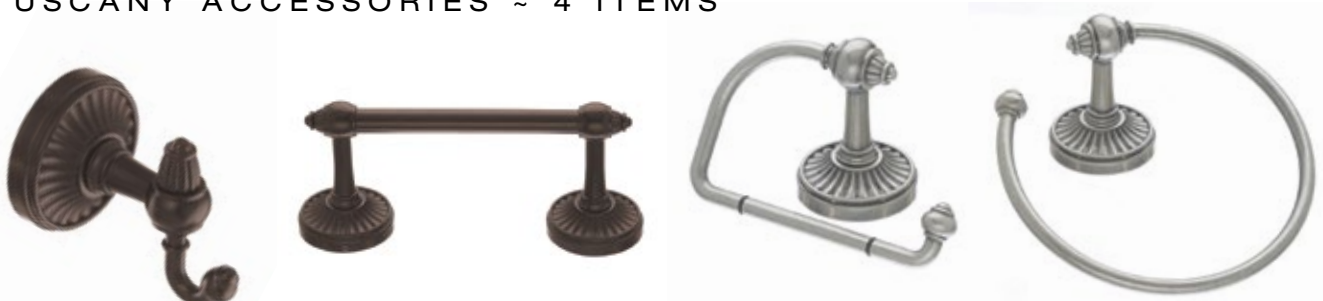

TUSCANY ACCESSORIES ~ 4 ITEMS

Double Hook
Oil Rubbed Bronze

Tissue Holder
Oil Rubbed Bronze

Tissue Hook
Pewter Antique

Towel Ring
Pewter Antique

FINISHES AVAILABLE

Finish	18" Double Bar	18" Single Bar	24" Double Bar	24" Single Bar	30" Double Bar	30" Single Bar	Double Hook	Tissue Holder	Tissue Hook	Towel Ring
BSN	TUSC7BSN	TUSC6BSN	TUSC9BSN	TUSC8BSN	TUSC11BSN	TUSC10BSN	TUSC2BSN	TUSC3BSN	TUSC4BSN	TUSC5BSN
GBZ	TUSC7GBZ	TUSC6GBZ	TUSC9GBZ	TUSC8GBZ	TUSC11GBZ	TUSC10GBZ	TUSC2GBZ	TUSC3GBZ	TUSC4GBZ	TUSC5GBZ
ORB	TUSC7ORB	TUSC6ORB	TUSC9ORB	TUSC8ORB	TUSC11ORB	TUSC10ORB	TUSC2ORB	TUSC3ORB	TUSC4ORB	TUSC5ORB
PTA	TUSC7PTA	TUSC6PTA	TUSC9PTA	TUSC8PTA	TUSC11PTA	TUSC10PTA	TUSC2PTA	TUSC3PTA	TUSC4PTA	TUSC5PTA

Part Number is specific to shape and finish. cc = measurement center-to-center between the screw holes.

Lifetime Warranty for the original purchaser against defects in materials and craftsmanship.

Free Samples of any knob and of any pull less than 7" cc, with a $5 packaging and shipping charge each.