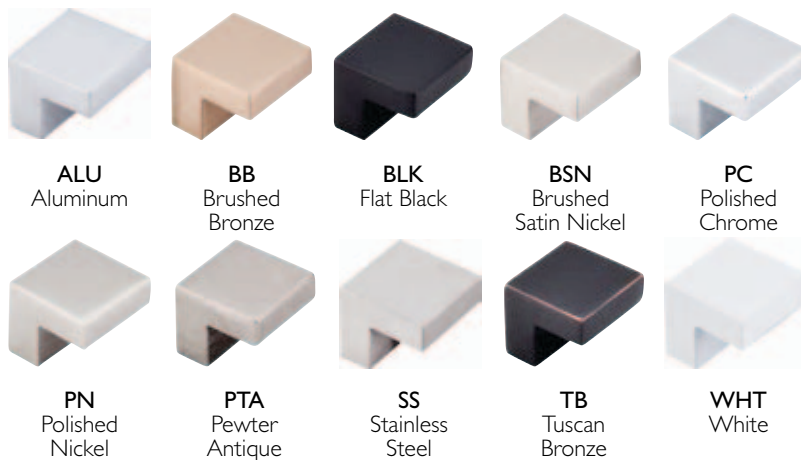

SQUARE KNOBS ~ 10 FINISHES

	ALU	BB	BLK	BSN	PC	PN	PTA	SS	TB	WHT
5/8" cc	M1874	M1587	M1165	M1164	M1166	M1320	M1589	SS37	M1588	M1873