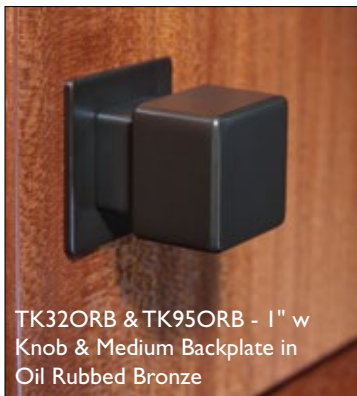

ALWAYS THE PERFECT OPENING

TAPERED KNOBS ~ 2 SIZES

LINEAR KNOB

	ALU	BLK	BSN	GBZ	ORB	PC	PN	PTA	SS	TB	WHT
3/4" w	-	TK31BLK	TK31BSN	TK31GBZ	TK31ORB	TK31PC	TK31PN	TK31PTA	-	TK31TB	-
1" w	TK32ALU	TK32BLK	TK32BSN	TK32GBZ	TK32ORB	TK32PC	TK32PN	TK32PTA	TK32SS	TK32TB	TK32WHT
Linear	-	TK33BLK	TK33BSN	TK33GBZ	TK33ORB	TK33PC	TK33PN	TK33PTA	-	TK33TB	-

SQUARE BACKPLATES ~ 2 SIZES

	BLK	BSN	GBZ	ORB	PC	PN	PTA	TB
Small	TK94BLK	TK94BSN	TK94GBZ	TK94ORB	TK94PC	TK94PN	TK94PTA	TK94TB
Medium	TK95BLK	TK95BSN	TK95GBZ	TK95ORB	TK95PC	TK95PN	TK95PTA	TK95TB

FINISHES AVAILABLE