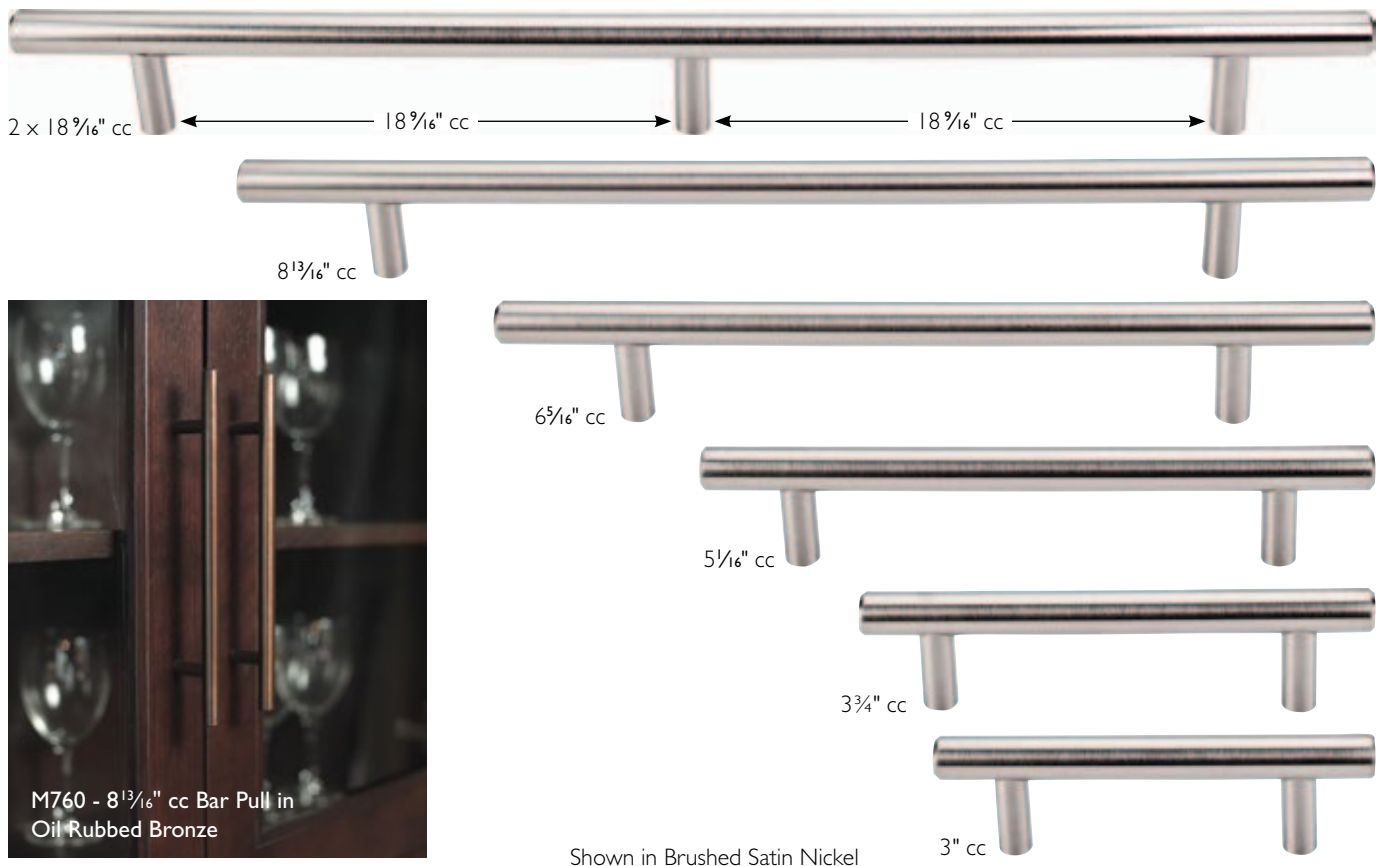

Bar Pull Collection

HOPEWELL BAR PULLS ~ 14 SIZES Matching Appliance Pulls - see page 123

Shown in Brushed Satin Nickel

FINISHES AVAILABLE

		BLK	BSN	ORB	PC	PN
BLK Flat Black	3" cc	M987	M429A	M757A	M1689	M1269
	3³/₄" cc	M988	M429	M757	M1847	M1270
BSN Brushed Satin Nickel	5¹/₁₆" cc	M989	M430	M758	M1848	M1271
	6⁵/₁₆" cc	M990	M431	M759	M1849	M1272
	8¹³/₁₆" cc	M991	M432	M760	M1850	M1273
ORB Oil Rubbed Bronze	11¹¹/₃₂" cc	M992	M433	M761	M1851	M1274
	15" cc	M993	M433A	M761A	M1852	M1275
	18⁷/₈" cc	M994	M434	M762	M1853	M1276
	26¹⁵/₃₂" cc	M995	M435	M763	-	-
PC Polished Chrome	30¹/₄" cc	M996	M436	M764	-	-
	(37¹/₈" cc) 2 x 18⁷/₁₆" cc	M997	M436A	M764A	-	-
	(43¹/₈" cc) 2 x 21¹/₁₆" cc	-	M436B	-	-	-
	(47¹/₈" cc) 2 x 23¹/₁₆" cc	-	M436C	-	-	-
	(54¹/₄" cc) 2 x 27¹/₈" cc	-	M436D	-	-	-
PN Polished Nickel	12" cc Appliance Pull	-	M1331-12	M1333-12	M1854-12	M1332-12
	18" cc Appliance Pull	-	M1331-18	M1333-18	M1854-18	M1332-18
	24" cc Appliance Pull	-	M1331-24	M1333-24	-	M1332-24
	30" cc Appliance Pull	-	M1331-30	M1333-30	-	M1332-30

Part Number is specific to shape and finish. cc = measurement center-to-center between the screw holes.

Lifetime Warranty for the original purchaser against defects in materials and craftsmanship.

Free Samples of any knob and of any pull less than 7" cc, with a $5 packaging and shipping charge each.

NOTE: For detailed dimensions such as overall length, height, base width, etc. see price list or visit TopKnobs.com.