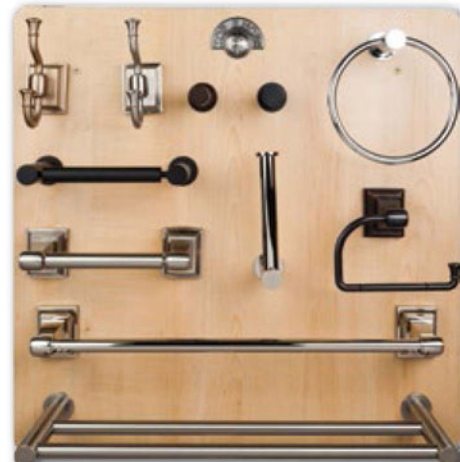

# Display Boards

---

TUSCANY

BATH: EDWARDIAN  
**NEW**

BATH: STRATTON &  
HOPEWELL **NEW**

---

**Lifetime Warranty** for the original purchaser against defects in materials and craftsmanship.  
**Free Samples** of any knob and of any pull less than 7" cc, with a \$5 packaging and shipping charge each.