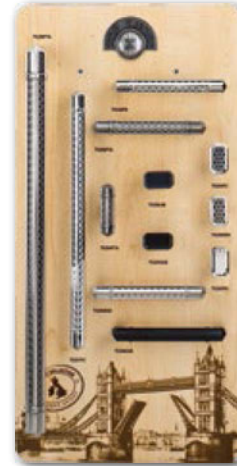

## PASSPORT COLLECTION

2 Passport boards fit in one slot on the tower:  
22.5" x 11"

**TREVI FOUNTAIN**  
maple only

**GREAT WALL**  
maple only

**TOWER BRIDGE**  
maple only

**LUXOR**  
maple only

**SYDNEY HARBOUR**  
maple only