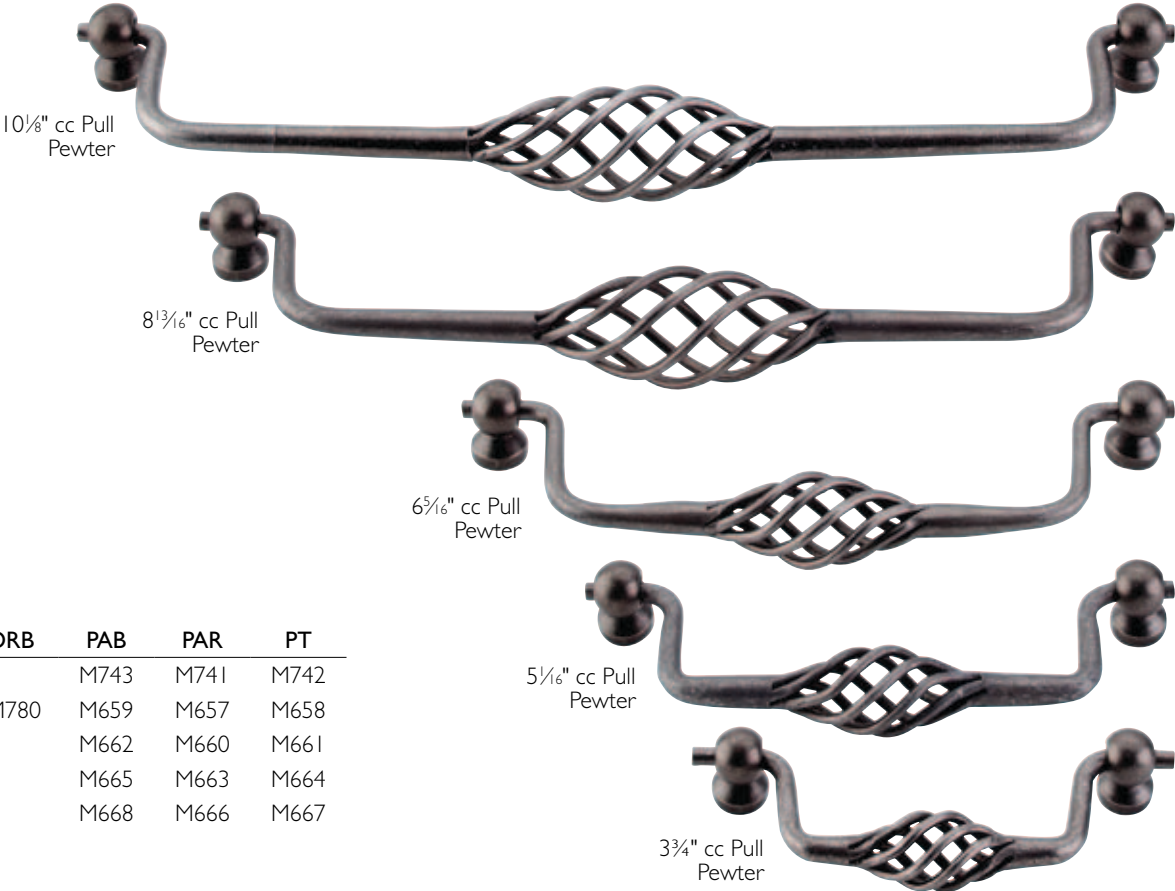

Normandy Collection

TWISTED WIRE DROP PULLS ~ 5 SIZES

	ORB	PAB	PAR	PT
3 3/4" cc Pull	–	M743	M741	M742
5 1/16" cc Pull	M780	M659	M657	M658
6 5/16" cc Pull	–	M662	M660	M661
8 1 3/16" cc Pull	–	M665	M663	M664
10 1/8" cc Pull	–	M668	M666	M667