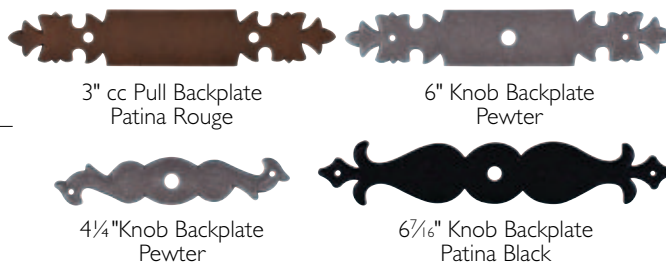

PAB	PAR	PT
3" cc Pull Backplate	M698	M696	M697
6" Knob Backplate	M701	M699	M700
4 1/4" Knob Backplate	M707	M705	M706
6 7/16" Knob Backplate	M704	M702	M703