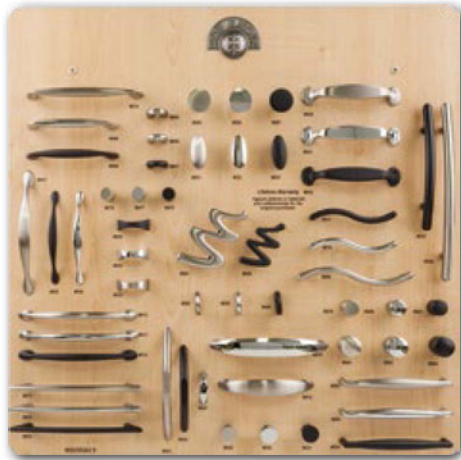

**Lifetime Warranty** for the original purchaser against defects in materials and craftsmanship.  
**Free Samples** of any knob and of any pull less than 7" cc, with a \$5 packaging and shipping charge each.