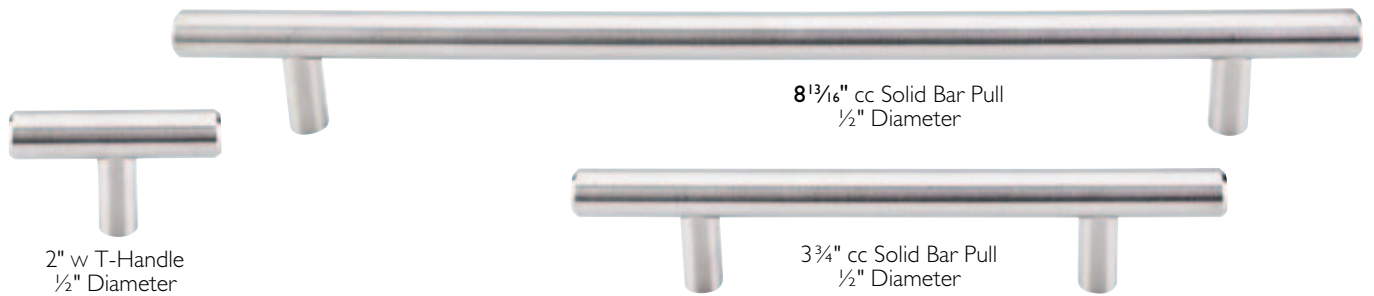

T-HANDLE & BAR PULLS ~ SOLID STAINLESS STEEL

2" w T-Handle
1/2" Diameter

8 13/16" cc Solid Bar Pull
1/2" Diameter

3 3/4" cc Solid Bar Pull
1/2" Diameter

Stainless Steel	2" w	3" cc	3 3/4" cc	5 1/16" cc	6 5/16" cc	8 13/16" cc	11 11/32" cc	16 3/8" cc	18 7/8" cc	26 15/32" cc	30 1/4" cc	37 3/16" cc
2" T-Handle	SS1	-	-	-	-	-	-	-	-	-	-	-
1/2" D Solid Bar	-	SS2	SS3	SS4	SS5	SS6	SS7	SS8	SS9	SS10	SS11	SS12